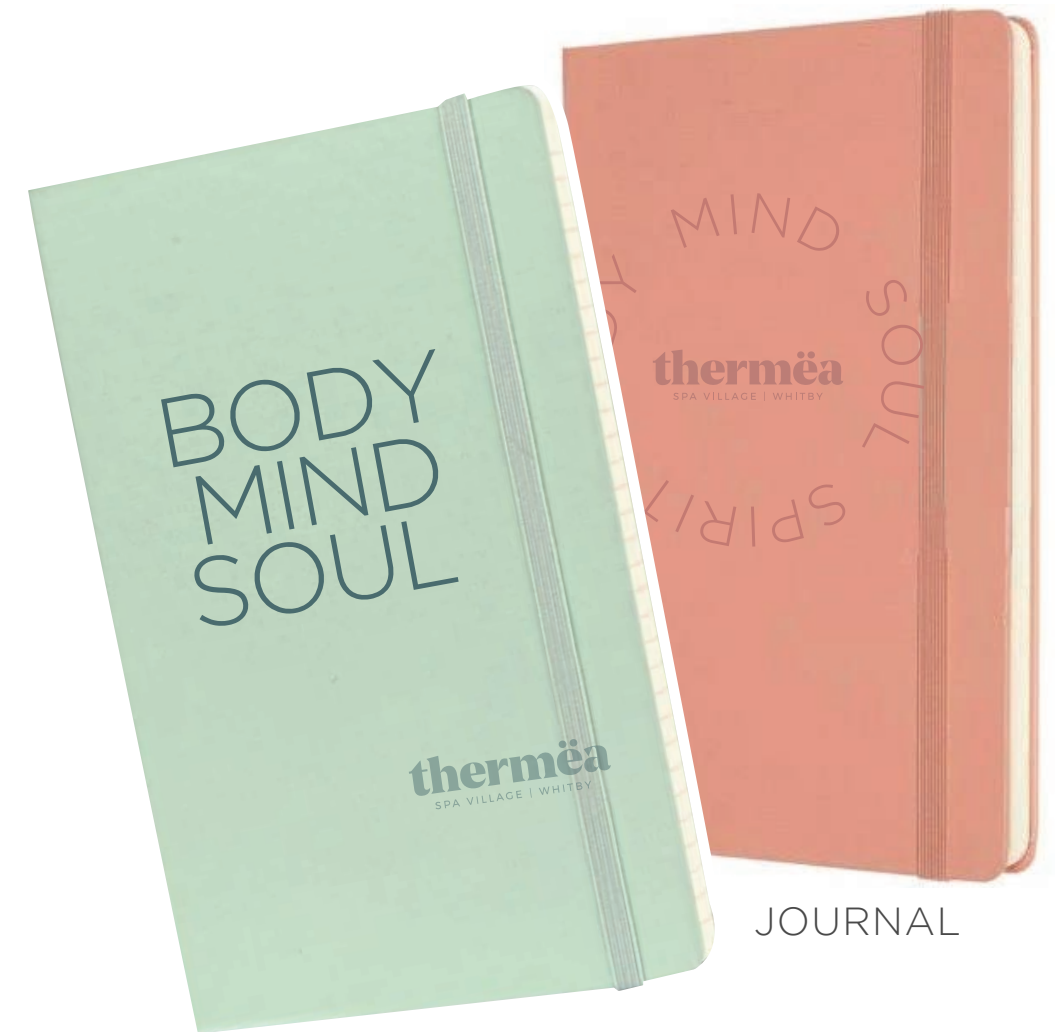

BODY MIND  
SOUL  
SPIRIT

**thermëa**  
SPA VILLAGE | WHITBY

HEAD BANDS

SCENTED CANDLES

JOURNAL

MODERN UNIFORMS & MERCH

THIS DOCUMENT AND THE INFORMATION WITHIN ARE PROVIDED IN CONFIDENCE, FOR THE SOLE PURPOSE OF MIRVIK PRESENTATION, AND MAY NOT BE DISCLOSED TO ANY THIRD PARTY, USED OR REPRODUCED FOR ANY OTHER PURPOSE WITHOUT THE EXPRESS WRITTEN PERMISSION OF MIRVIK GROUP INC. 2022