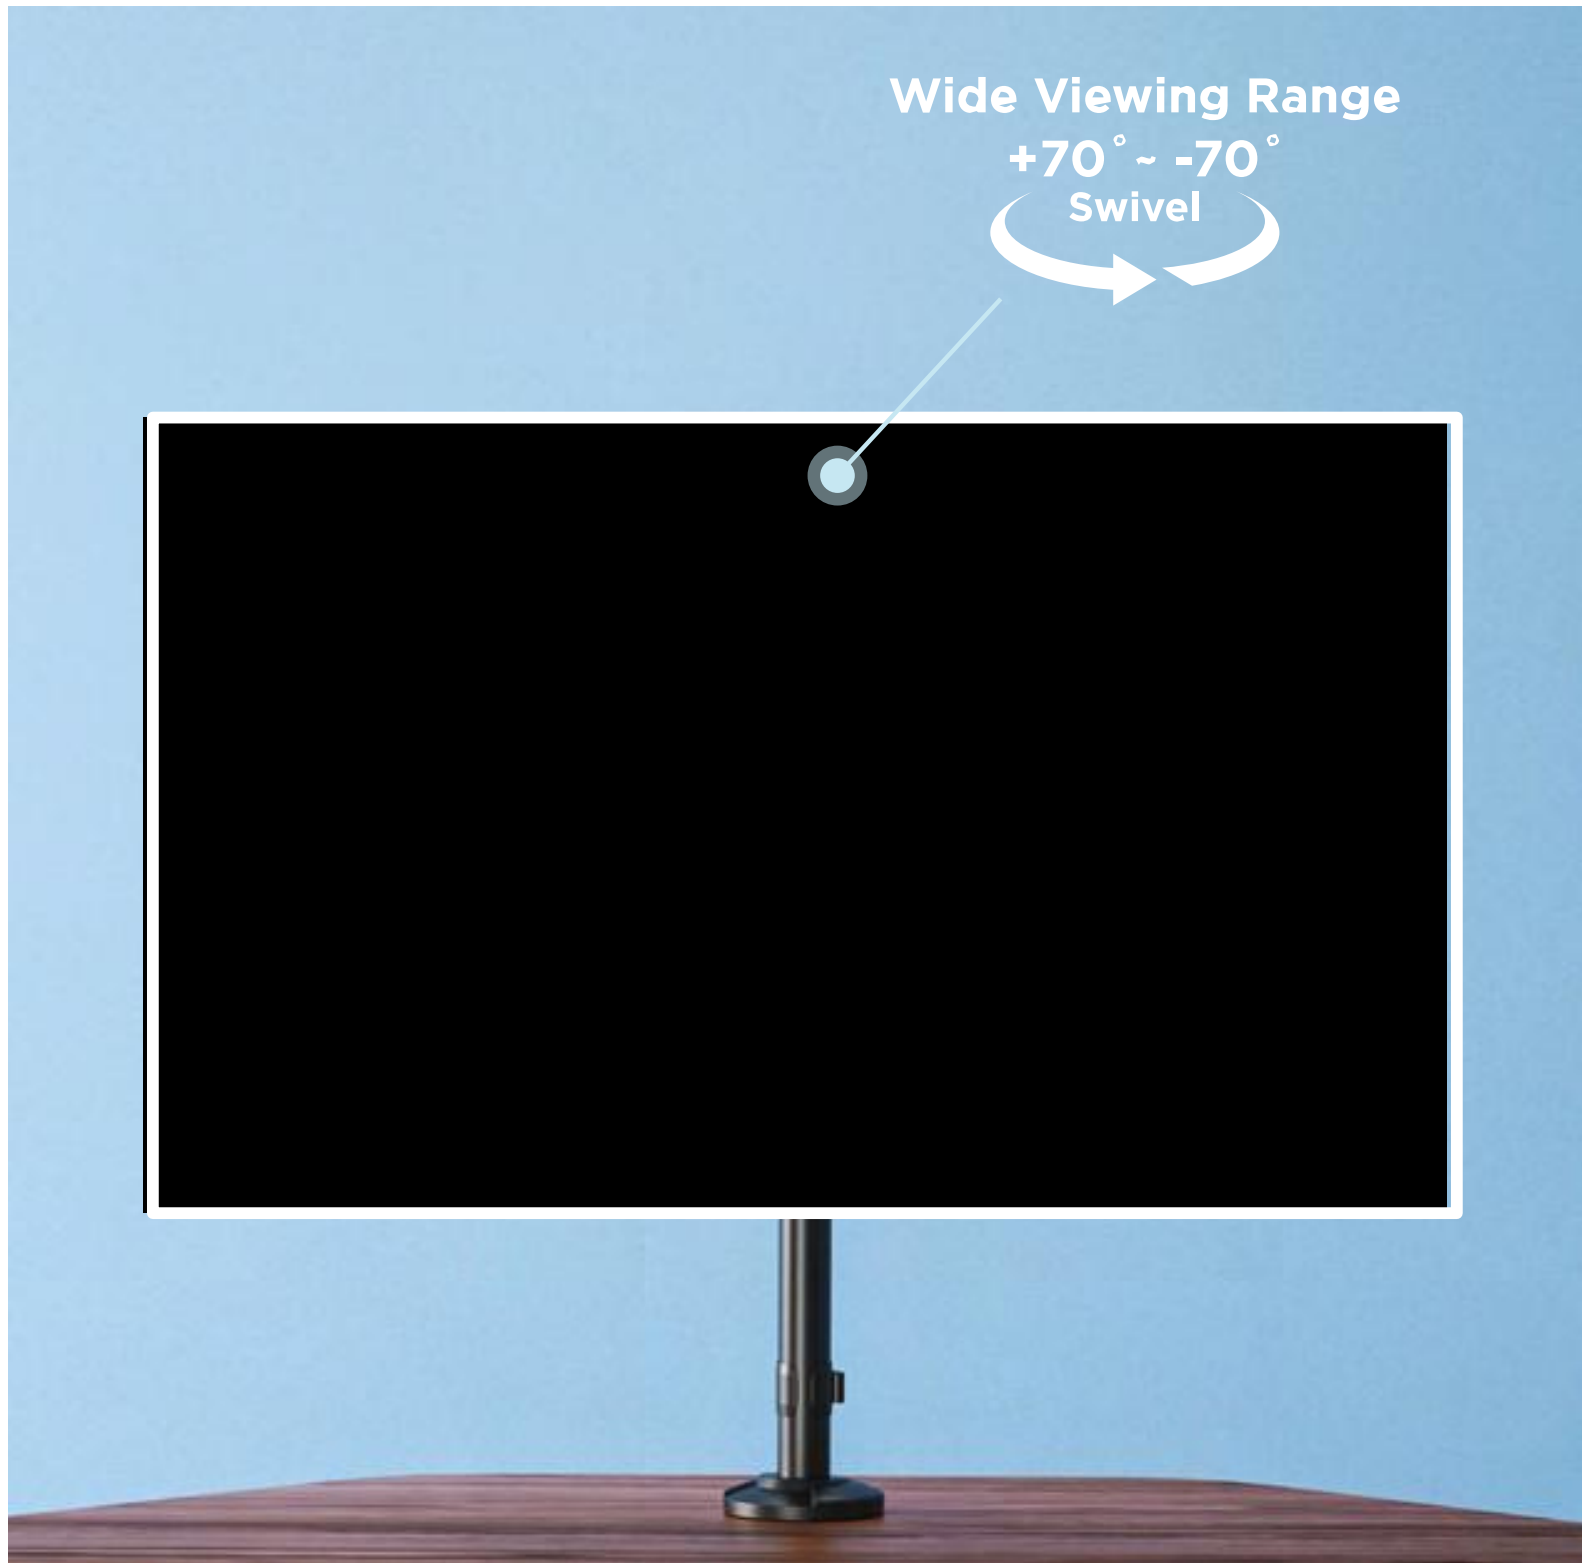

SB-3270DTL

DESKTOP 32"-70"
SWIVEL TV MOUNT
with LOCK DOWN

DESKTOP 32"-70" SWIVEL TV MOUNT

with LOCK DOWN

SB-3270DTL

Item No.	SB-3270DTL
Dimensions	683X475X106mm (26.9"X18.7"X4.2")
Weight Capacity	50kg/110lbs
Fit Screen Size	32"-70"
VESA Compatible	200x200, 300x200, 400x200, 300x300, 400x300, 400x400
Swivel Range	±70°
Material	Plastic, Steel