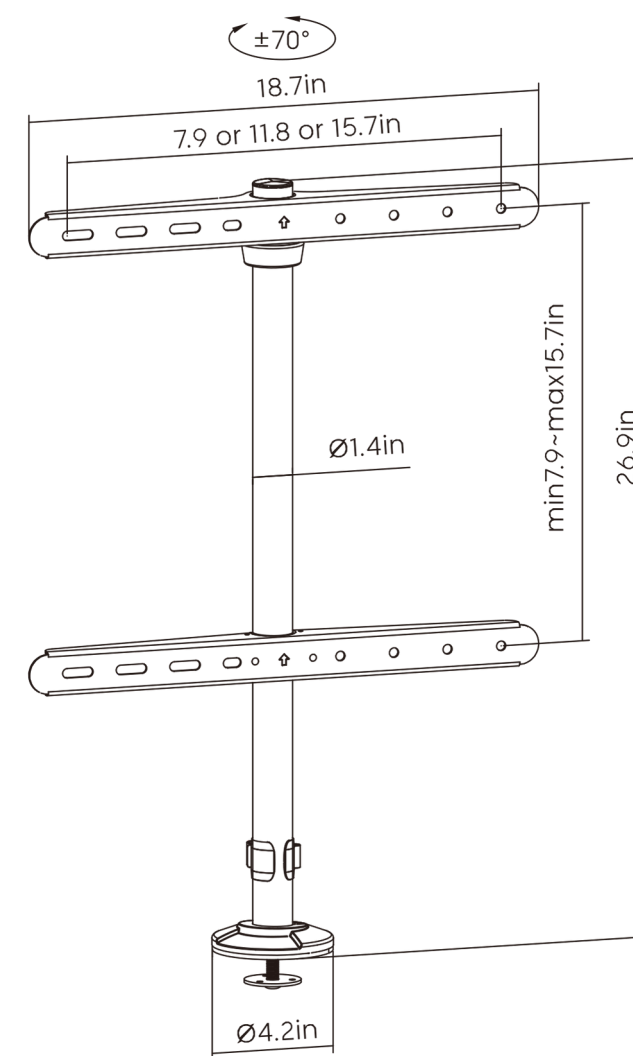

SB-3270DTL

DESKTOP 32"-70"
SWIVEL TV MOUNT
with LOCK DOWN

DESKTOP 32"-70" SWIVEL TV MOUNT

with LOCK DOWN

SB-3270DTL

Item No.	SB-3270DTL
Dimensions	683X475X106mm (26.9"X18.7"X4.2")
Weight Capacity	50kg/110lbs
Fit Screen Size	32"-70"
VESA Compatible	200x200, 300x200, 400x200, 300x300, 400x300, 400x400
Swivel Range	±70°
Material	Plastic, Steel