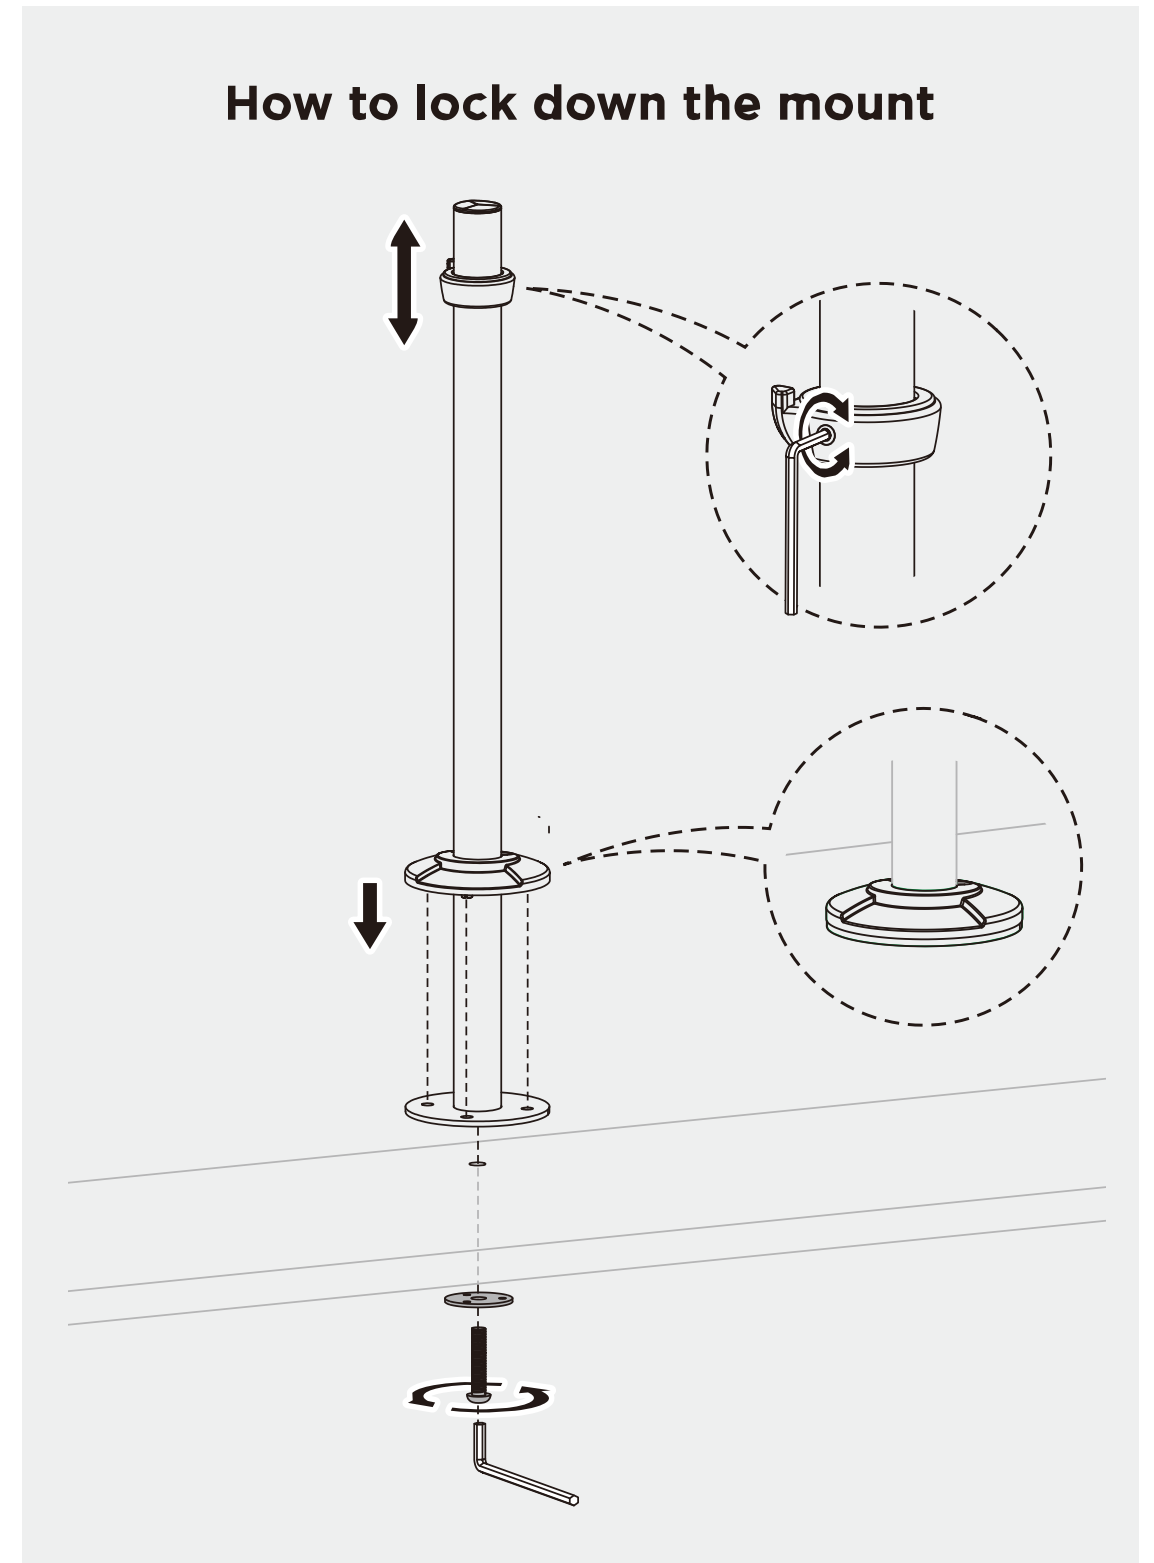

SB-3270DTL

DESKTOP 32"-70"
SWIVEL TV MOUNT
with LOCK DOWN

DESKTOP 32"-70" SWIVEL TV MOUNT

with LOCK DOWN

SB-3270DTL

Item No.	SB-3270DTL
Dimensions	683X475X106mm (26.9"X18.7"X4.2")
Weight Capacity	50kg/110lbs
Fit Screen Size	32"-70"
VESA Compatible	200x200, 300x200, 400x200, 300x300, 400x300, 400x400
Swivel Range	±70°
Material	Plastic, Steel