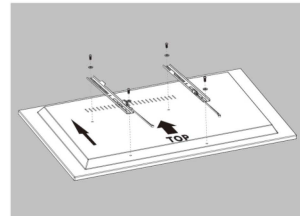

Free-Tilting Design **SB-E4385WMT**
for a better viewing experience

SB-E4385WM & SB-E4385WMT Fixed & Tilt TV Wall Mounts

Purchase Note 1 before installation

TV VESA Size and Cable Outlet

VESA Compatible:

150x100, 200x100, 150x150,
200x200, 300x200, 200x400,
400x200, 300x300, 400x300,
600x200, 350x350, 400x400,
600x300, 600x400

Unblocked TV inputs

Purchase Note 2 before installation

TV weight and size

MCST
43"-85"
Screen Size

RATED
75kg/165lbs

Purchase Note 3 before installation

Drywall alone

Wood stud walls
16"/18"/24" studs

Solid concrete walls

EASY INSTALLATION

STEP 1: Attach mount to the wall.

STEP 2: Attach mount to TV back.

STEP 3: Hang TC onto the wall plate.

SB-E4385WM & SB-E4385WMT

Fixed & Tilt TV Wall Mounts

SB-E4385WM Fixed TV Wall Mount

Screen Size
43"-85"

Max.VESA
600x400

Profile to Wall
28mm/1.1"

Three Times
Strength Tested

Weight Capacity
75kg/165lbs

Curved TV

Spring Lock

SB-E4385WMT Tilt TV Wall Mount