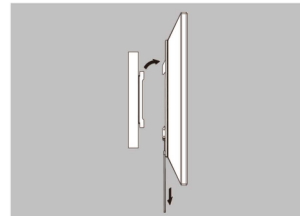

Free-Tilting Design **SB-E4385WMT**
for a better viewing experience

SB-E4385WM & SB-E4385WMT Fixed & Tilt TV Wall Mounts

Purchase Note 1 before installation

TV VESA Size and Cable Outlet

VESA Compatible:

150x100, 200x100, 150x150,
200x200, 300x200, 200x400,
400x200, 300x300, 400x300,
600x200, 350x350, 400x400,
600x300, 600x400

Solid concrete walls

EASY INSTALLATION

STEP 1: Attach mount to the wall.

STEP 2: Attach mount to TV back.

STEP 3: Hang TC onto the wall plate.

SB-E4385WM & SB-E4385WMT

Fixed & Tilt TV Wall Mounts

SB-E4385WM Fixed TV Wall Mount

Screen Size
43"-85"

Max.VESA
600x400

Profile to Wall
28mm/1.1"

Three Times
Strength Tested

Weight Capacity
75kg/165lbs

Curved TV

Spring Lock

SB-E4385WMT Tilt TV Wall Mount