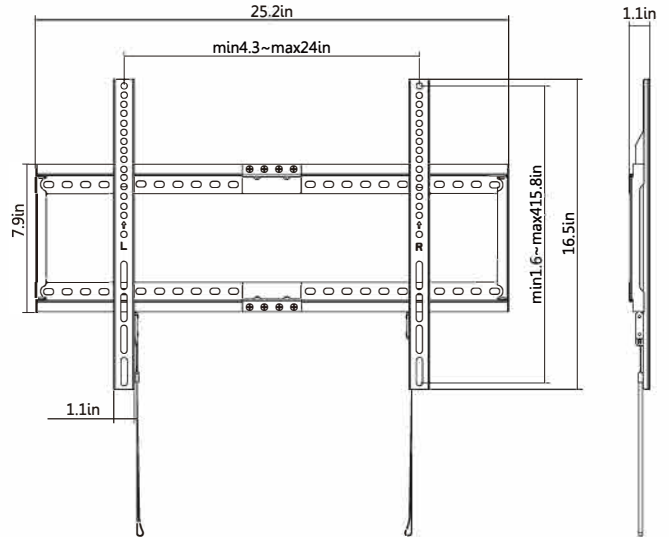

Free-Tilting Design **SB-E4385WMT**
for a better viewing experience

SB-E4385WM & SB-E4385WMT Fixed & Tilt TV Wall Mounts

Purchase Note 1 before installation

TV VESA Size and Cable Outlet

VESA Compatible:

150x100, 200x100, 150x150,
200x200, 300x200, 200x400,
400x200, 300x300, 400x300,
600x200, 350x350, 400x400,
600x300, 600x400

Solid concrete walls

EASY INSTALLATION

STEP 1: Attach mount to the wall.

STEP 2: Attach mount to TV back.

STEP 3: Hang TC onto the wall plate.

SB-E4385WM & SB-E4385WMT

Fixed & Tilt TV Wall Mounts

SB-E4385WM Fixed TV Wall Mount

Screen Size
43"-85"

Max.VESA
600x400

Profile to Wall
28mm/1.1"

Three Times
Strength Tested

Weight Capacity
75kg/165lbs

Curved TV

Spring Lock

SB-E4385WMT Tilt TV Wall Mount

Screen Size
43"-85"

Max.VESA
600x400

Profile to Wall
37mm/1.5"

Three Times
Strength Tested

Weight Capacity
75kg/165lbs

Tilt Range
0° - -8°

Curved TV

Spring Lock