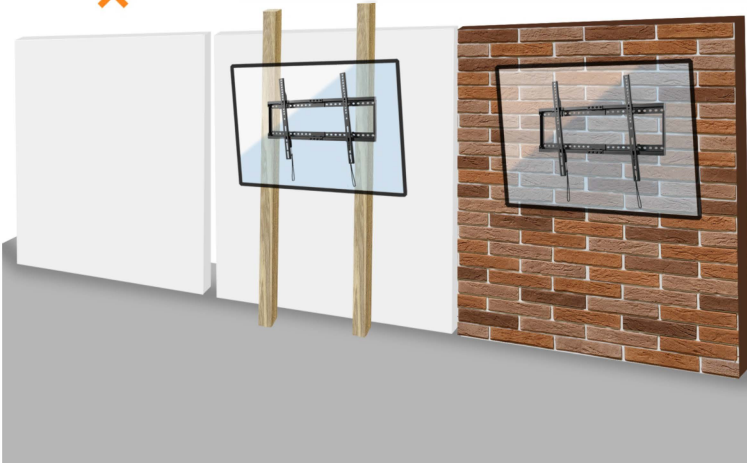

Free-Tilting Design **SB-E4385WMT**
for a better viewing experience

SB-E4385WM & SB-E4385WMT Fixed & Tilt TV Wall Mounts

Purchase Note 1 before installation

TV VESA Size and Cable Outlet

VESA Compatible:

150x100, 200x100, 150x150,
200x200, 300x200, 200x400,
400x200, 300x300, 400x300,
600x200, 350x350, 400x400,
600x300, 600x400

Unblocked TV inputs

Purchase Note 2 before installation

TV weight and size

MCST
43"-85"
Screen Size

RATED
75kg/165lbs

Purchase Note 3 before installation

Drywall alone

Wood stud walls
16"/18"/24" studs

Solid concrete walls

EASY INSTALLATION

STEP 1: Attach mount to the wall.

STEP 2: Attach mount to TV back.

STEP 3: Hang TC onto the wall plate.

SB-E4385WM & SB-E4385WMT

Fixed & Tilt TV Wall Mounts

SB-E4385WM Fixed TV Wall Mount

Screen Size
43"-85"

Max.VESA
600x400

Profile to Wall
28mm/1.1"

Three Times
Strength Tested

Weight Capacity
75kg/165lbs

Curved TV

Spring Lock

SB-E4385WMT Tilt TV Wall Mount