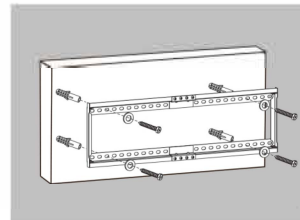

Free-Tilting Design **SB-E4385WMT**
for a better viewing experience

SB-E4385WM & SB-E4385WMT Fixed & Tilt TV Wall Mounts

Purchase Note 1 before installation

TV VESA Size and Cable Outlet

VESA Compatible:

150x100, 200x100, 150x150,
200x200, 300x200, 200x400,
400x200, 300x300, 400x300,
600x200, 350x350, 400x400,
600x300, 600x400

Unblocked TV inputs

Purchase Note 2 before installation

TV weight and size

MCST
43"-85"
Screen Size

RATED
75kg/165lbs

Purchase Note 3 before installation

Drywall alone

Wood stud walls
16"/18"/24" studs

Solid concrete walls

EASY INSTALLATION

STEP 1: Attach mount to the wall.

STEP 2: Attach mount to TV back.

STEP 3: Hang TC onto the wall plate.

SB-E4385WM & SB-E4385WMT

Fixed & Tilt TV Wall Mounts

SB-E4385WM Fixed TV Wall Mount

Screen Size
43"-85"

Max.VESA
600x400

Profile to Wall
28mm/1.1"

Three Times
Strength Tested

Weight Capacity
75kg/165lbs

Curved TV

Spring Lock

SB-E4385WMT Tilt TV Wall Mount