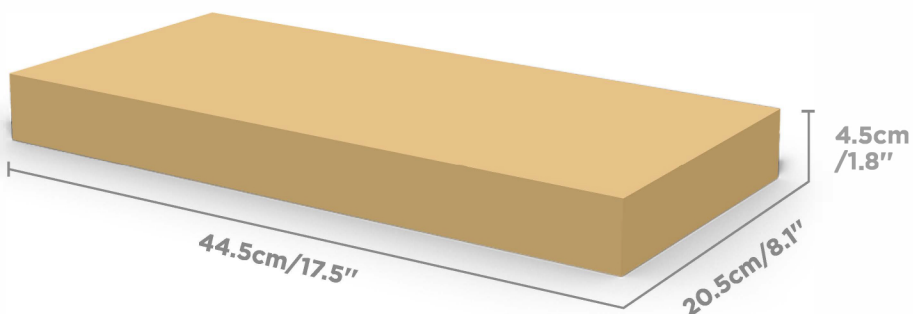

Optimized Packaging

for lowest shipping and storage costs
-great for e-commerce sellers

<https://starburstmounts.com/pages/why-starburst>
<https://prezi.com/view/zDnpErebTKb2Vji9HMh/>