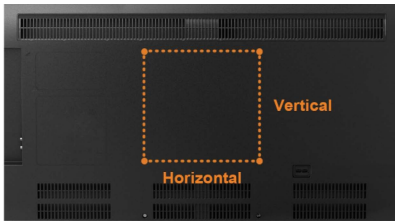

Free-Tilting Design **SB-E4385WMT**
for a better viewing experience

SB-E4385WM & SB-E4385WMT Fixed & Tilt TV Wall Mounts

Purchase Note 1 before installation

TV VESA Size and Cable Outlet

VESA Compatible:

150x100, 200x100, 150x150,
200x200, 300x200, 200x400,
400x200, 300x300, 400x300,
600x200, 350x350, 400x400,
600x300, 600x400

Screen Size
43"-85"

Max.VESA
600x400

Profile to Wall
28mm/1.1"

Three Times
Strength Tested

Weight Capacity
75kg/165lbs

Curved TV

Spring Lock

SB-E4385WMT Tilt TV Wall Mount