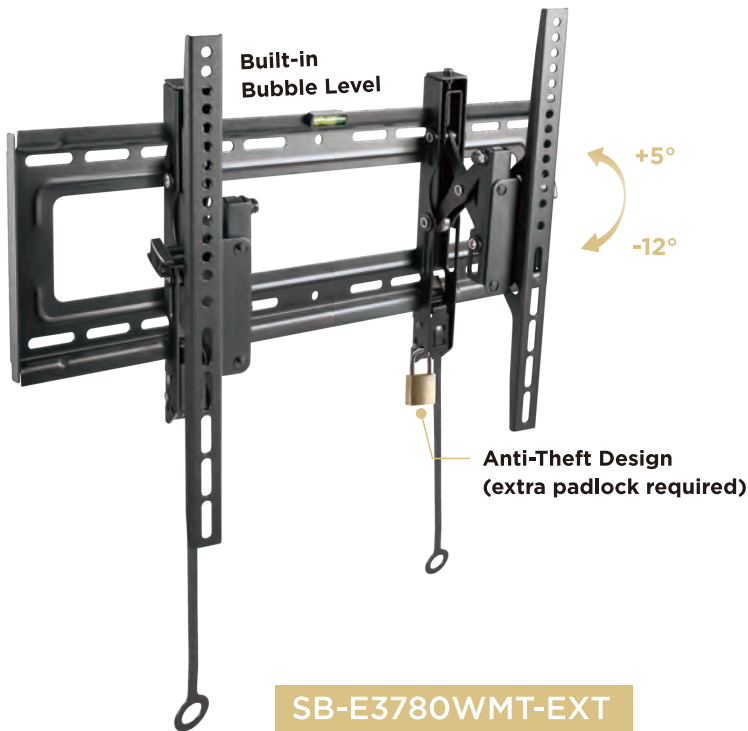

ADVANCED EXTENSION

TILT TV WALL MOUNT

SB-E3780WMT-EXT

PROVIDES THE
ULTIMATE FLEXIBILITY
FOR VIEWING CONVENIENCE

Level Micro-Adjustment
ensures perfect positioning.

Easy-Grip Knobs
for quick tilt and lock.

Open Architecture
provides increased ventilation and easier access to wires.

Advanced Extension Tilt TV Wall Mount

SB-E3780WMT-EXT

Screen Size
37" - 80"

VESA Compatible
200x200 300x200 300x300
400x200 400x300 400x400
600x400

Profile to Wall
78 - 134mm/3.1" - 5.3"

Tilt Range
+5° - -12°

Swivel Range
+5° - -5°

Screen Level
±0.98"/25mm

Weight Capacity
70kg/154lbs

Four Times
Strength Tested

Anti-theft

Curved TV

Item No.	SB-E3780WMT-EXT
Screen Size	37"-80"
Weight Capacity(per screen)	70kg/154lbs
VESA Compatible	200x200,300x200,400x200,300x300,400x300,400x400,600x400
Tilt Range	+5°--12°
Swivel Range	+5°--5°
Screen Level	25mm/±0.98"
Profile	78-134mm/3.1"-5.3"
Material	Steel, Plastic