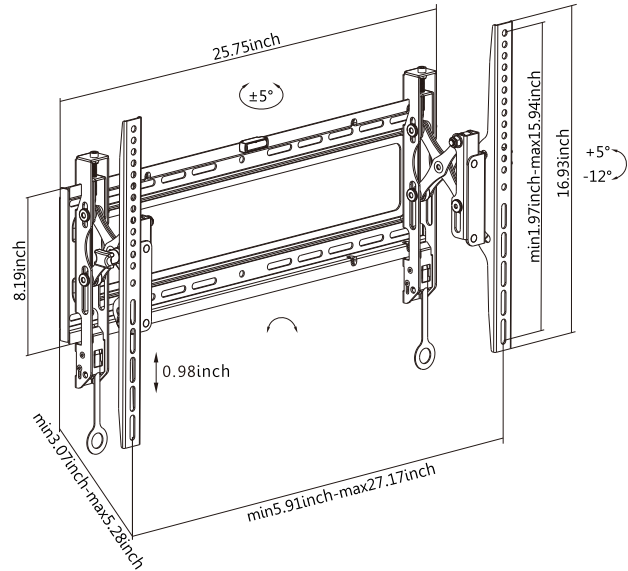

ADVANCED EXTENSION

TILT TV WALL MOUNT

SB-E3780WMT-EXT

PROVIDES THE
ULTIMATE FLEXIBILITY
FOR VIEWING CONVENIENCE

Level Micro-Adjustment
ensures perfect positioning.

Easy-Grip Knobs
for quick tilt and lock.

Open Architecture
provides increased ventilation and easier access to wires.

Advanced Extension Tilt TV Wall Mount

SB-E3780WMT-EXT

Screen Size
37" - 80"

VESA Compatible
200x200 300x200 300x300
400x200 400x300 400x400
600x400

Profile to Wall
78 - 134mm/3.1" - 5.3"

Tilt Range
+5° - -12°

Swivel Range
+5° - -5°

Screen Level
±0.98"/25mm

Weight Capacity
70kg/154lbs

Four Times
Strength Tested

Anti-theft

Curved TV

Item No.	SB-E3780WMT-EXT
Screen Size	37"-80"
Weight Capacity(per screen)	70kg/154lbs
VESA Compatible	200x200,300x200,400x200,300x300,400x300,400x400,600x400
Tilt Range	+5°--12°
Swivel Range	+5°--5°
Screen Level	25mm/±0.98"
Profile	78-134mm/3.1"-5.3"
Material	Steel, Plastic