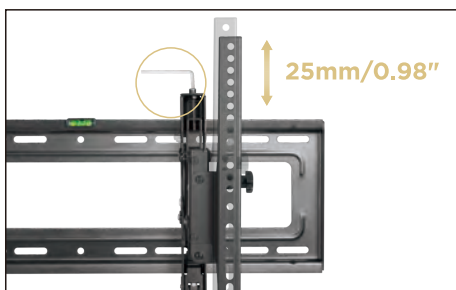

ADVANCED EXTENSION

TILT TV WALL MOUNT

SB-E3780WMT-EXT

PROVIDES THE
ULTIMATE FLEXIBILITY
FOR VIEWING CONVENIENCE

Level Micro-Adjustment
ensures perfect positioning.

Easy-Grip Knobs
for quick tilt and lock.

Open Architecture
provides increased ventilation and easier access to wires.

Advanced Extension Tilt TV Wall Mount

SB-E3780WMT-EXT

Screen Size
37" - 80"

VESA Compatible
200x200 300x200 300x300
400x200 400x300 400x400
600x400

Profile to Wall
78 - 134mm/3.1" - 5.3"

Tilt Range
+5° - -12°

Swivel Range
+5° - -5°

Screen Level
±0.98"/25mm

Weight Capacity
70kg/154lbs

Four Times
Strength Tested

Anti-theft

Curved TV

Item No.	SB-E3780WMT-EXT
Screen Size	37"-80"
Weight Capacity(per screen)	70kg/154lbs
VESA Compatible	200x200,300x200,400x200,300x300,400x300,400x400,600x400
Tilt Range	+5°--12°
Swivel Range	+5°--5°
Screen Level	25mm/±0.98"
Profile	78-134mm/3.1"-5.3"
Material	Steel, Plastic