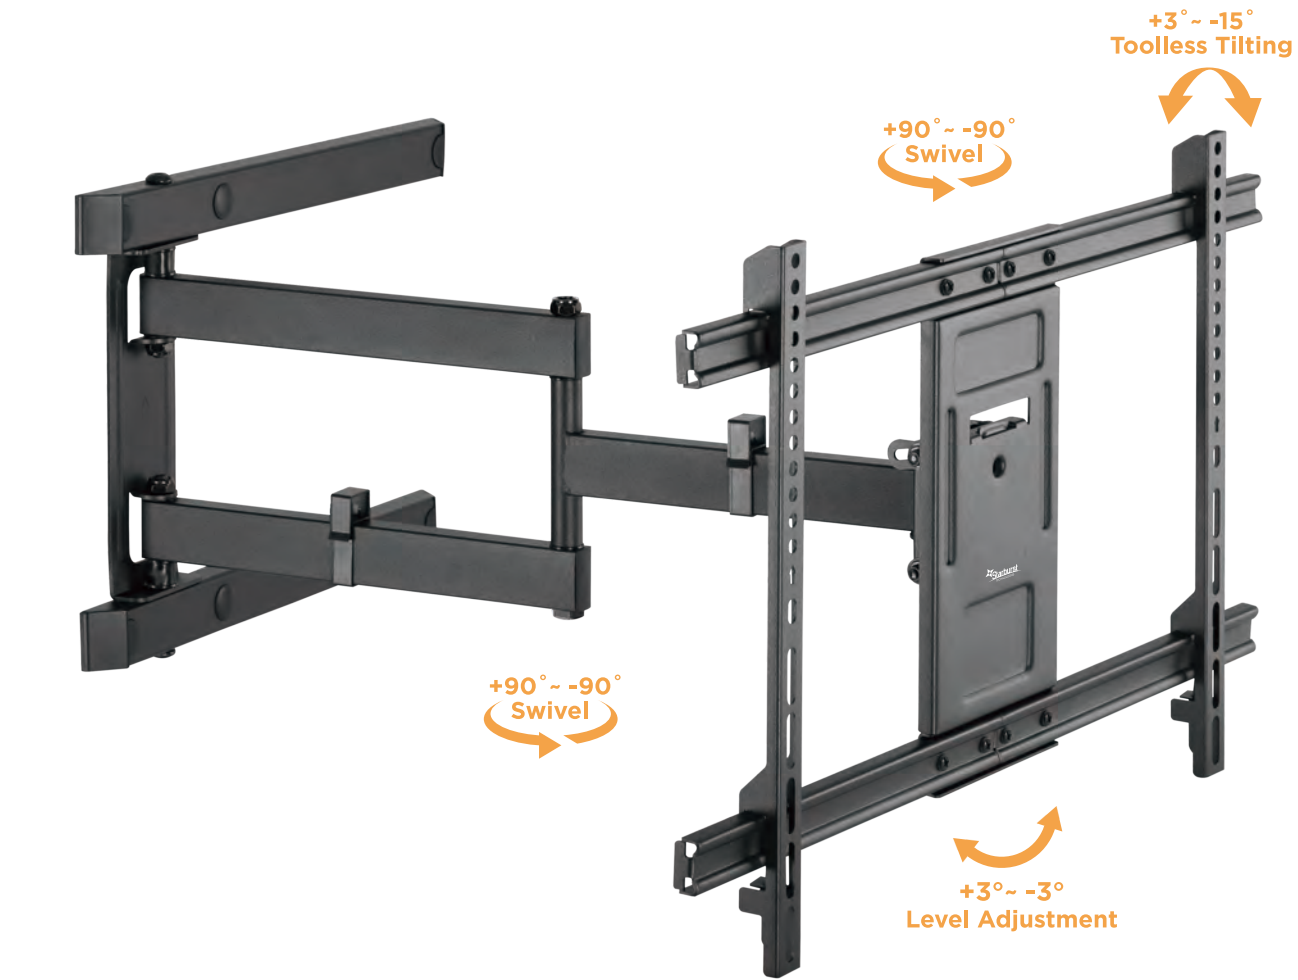

**SB-E3770CFM**

## BEAUTY ON THE WALL

New Modern Minimalist design is less industrial looking than traditional TV Wall mounts. Create beauty on your wall with our SB-E3770CFM Contemporary Full Motion TV Wall Mount.

# SB-E3770CFM

## BEAUTY ON THE WALL Full-Motion TV Wall Mounts

Screen Size	37"-70"
Max. VESA	600x400
Weight Capacity	50kg/110lbs
Strength Tested	Three Times
Profile	76-620mm (3"-24.4")
Tilt Range	+3 ~ -15°
Swivel Range	+90° ~ -90°
Screen Level	+3° ~ -3°
Fit Curved TV	Yes
Carton Size	17.9"x14.2"x7.5"
Q' ty/Carton	2PC/CTN
GW/CTN	33.8LBS