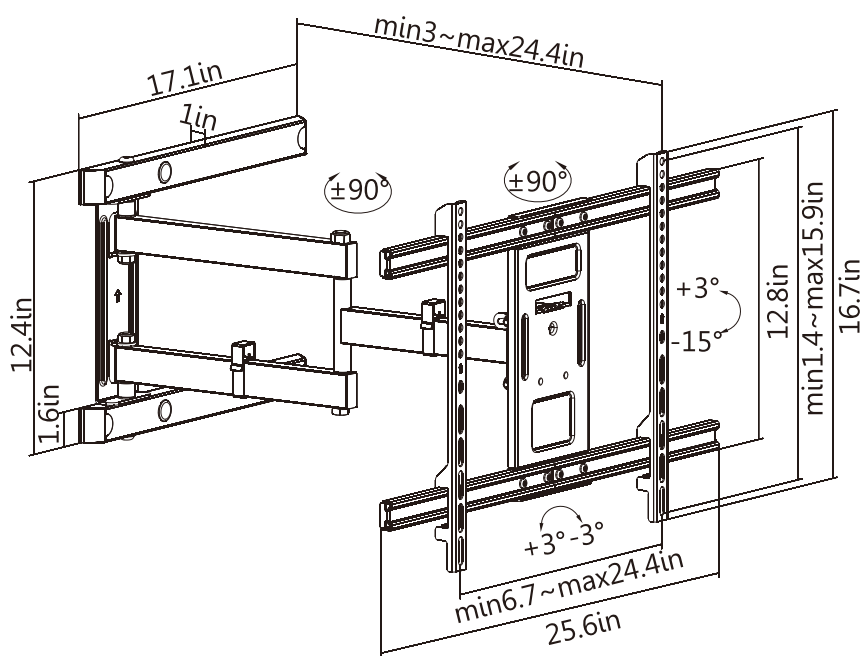

## BEAUTY ON THE WALL

New Modern Minimalist design is less industrial looking than traditional TV Wall mounts. Create beauty on your wall with our SB-E3770CFM Contemporary Full Motion TV Wall Mount.

## BEAUTY ON THE WALL Full-Motion TV Wall Mounts

Screen Size	37"-70"
Max. VESA	600x400
Weight Capacity	50kg/110lbs
Strength Tested	Three Times
Profile	76-620mm (3"-24.4")
Tilt Range	+3 ~ -15°
Swivel Range	+90° ~ -90°
Screen Level	+3° ~ -3°
Fit Curved TV	Yes
Carton Size	17.9"x14.2"x7.5"
Q' ty/Carton	2PC/CTN
GW/CTN	33.8LBS