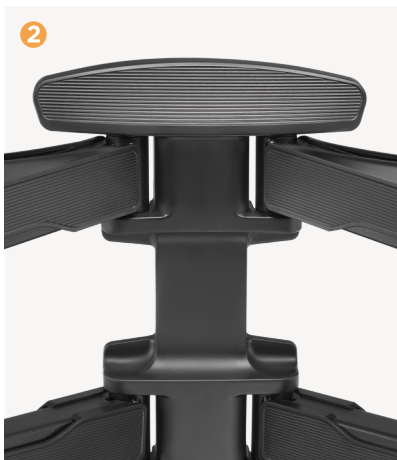

SB-E3770ART-D

Stylish Full-Motion TV Wall Mounts

Designed with a clean black finish and decorative covers, the SB-E3770ART-D offers a unique elegance that perfectly blends into any décor. Full motion that swivels and positions easily for maximum viewing. The SB-E3770ART-D leads customers to enjoy a fantastic mounting experience.

SB-E3770ART-D

Stylish Full-Motion TV Wall Mounts

Smooth Moving with Ample Range of Motion
for a better positioning experience

1 Cable Management
keeps everything organized

2 Decorative Cover
hides screws for a clean
and neat look

*Effortless Angle Adjustments
That Enhance Performance.*

Tilt Range
+3° - -12°

Swivel Range
+60° - -60°

Screen Level
+3° - -3°

SB-E3770ART-D

Stylish Full-Motion TV Wall Mounts

Item No.	SB-E3770ART-D
Fit Screen Size	32"-70"
Weight Capacity	45kg/99lbs
Max. VESA	400x400
Profile	55-475mm(2.2"-18.7")
Tilt Range	$+3^\circ$ -- -3°
Swivel Range	$+60^\circ$ -- -60°
Screen Level	$+3^\circ$ -- -3°