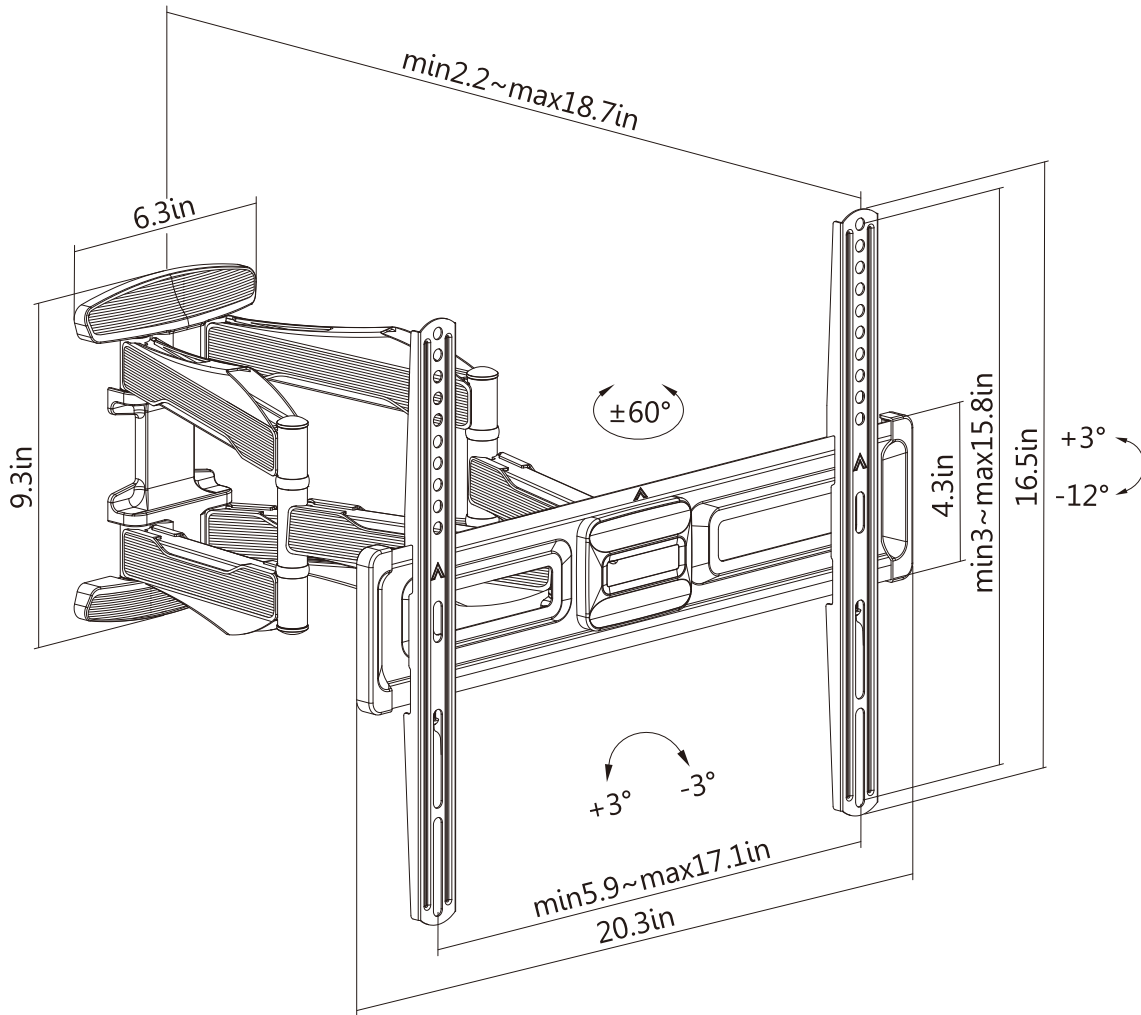

*Effortless Angle Adjustments
That Enhance Performance.*

Tilt Range
+3° - -12°

Swivel Range
+60° - -60°

Screen Level
+3° - -3°

SB-E3770ART-D

Stylish Full-Motion TV Wall Mounts

Item No.	SB-E3770ART-D
Fit Screen Size	32"-70"
Weight Capacity	45kg/99lbs
Max. VESA	400x400
Profile	55-475mm(2.2"-18.7")
Tilt Range	$+3^\circ$ -- -3°
Swivel Range	$+60^\circ$ -- -60°
Screen Level	$+3^\circ$ -- -3°