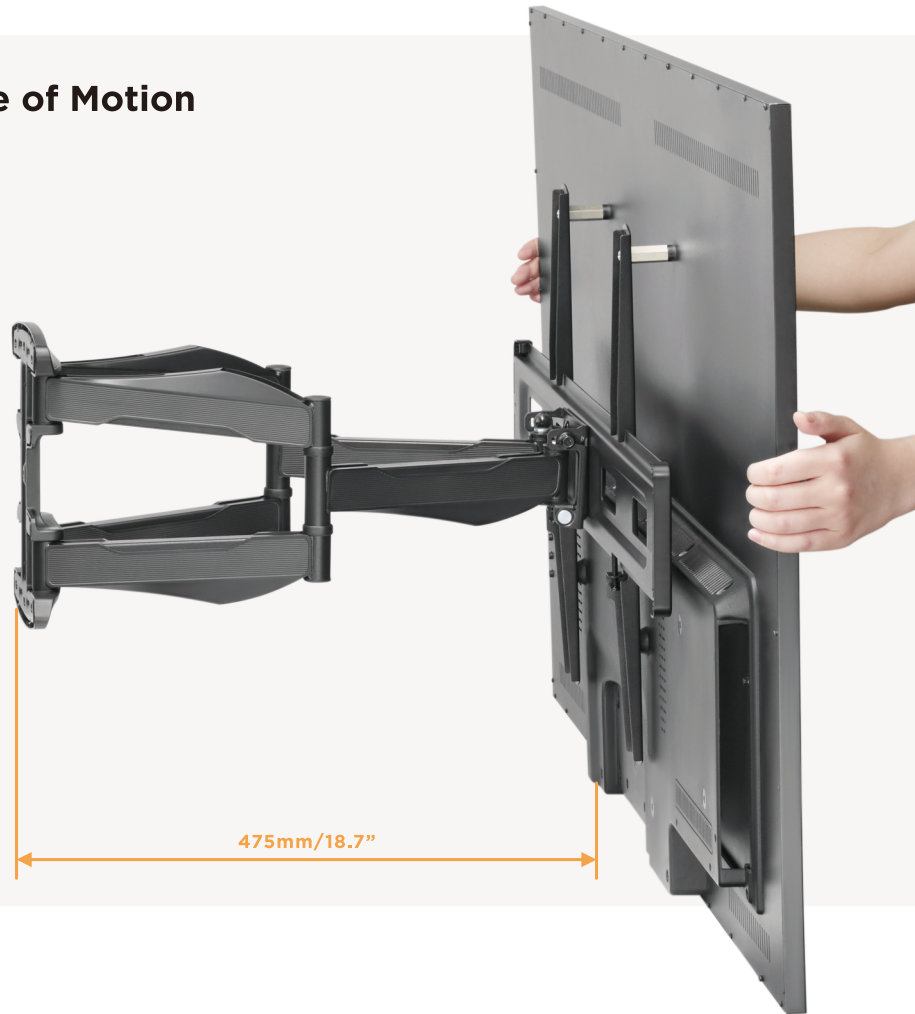

SB-E3770ART-D

Stylish Full-Motion TV Wall Mounts

Designed with a clean black finish and decorative covers, the SB-E3770ART-D offers a unique elegance that perfectly blends into any décor. Full motion that swivels and positions easily for maximum viewing. The SB-E3770ART-D leads customers to enjoy a fantastic mounting experience.

SB-E3770ART-D

Stylish Full-Motion TV Wall Mounts

Smooth Moving with Ample Range of Motion
for a better positioning experience

1 Cable Management
keeps everything organized

2 Decorative Cover
hides screws for a clean
and neat look

*Effortless Angle Adjustments
That Enhance Performance.*

Tilt Range
+3° - -12°

Swivel Range
+60° - -60°

Screen Level
+3° - -3°

SB-E3770ART-D

Stylish Full-Motion TV Wall Mounts

Item No.	SB-E3770ART-D
Fit Screen Size	32"-70"
Weight Capacity	45kg/99lbs
Max. VESA	400x400
Profile	55-475mm(2.2"-18.7")
Tilt Range	$+3^\circ$ -- -3°
Swivel Range	$+60^\circ$ -- -60°
Screen Level	$+3^\circ$ -- -3°