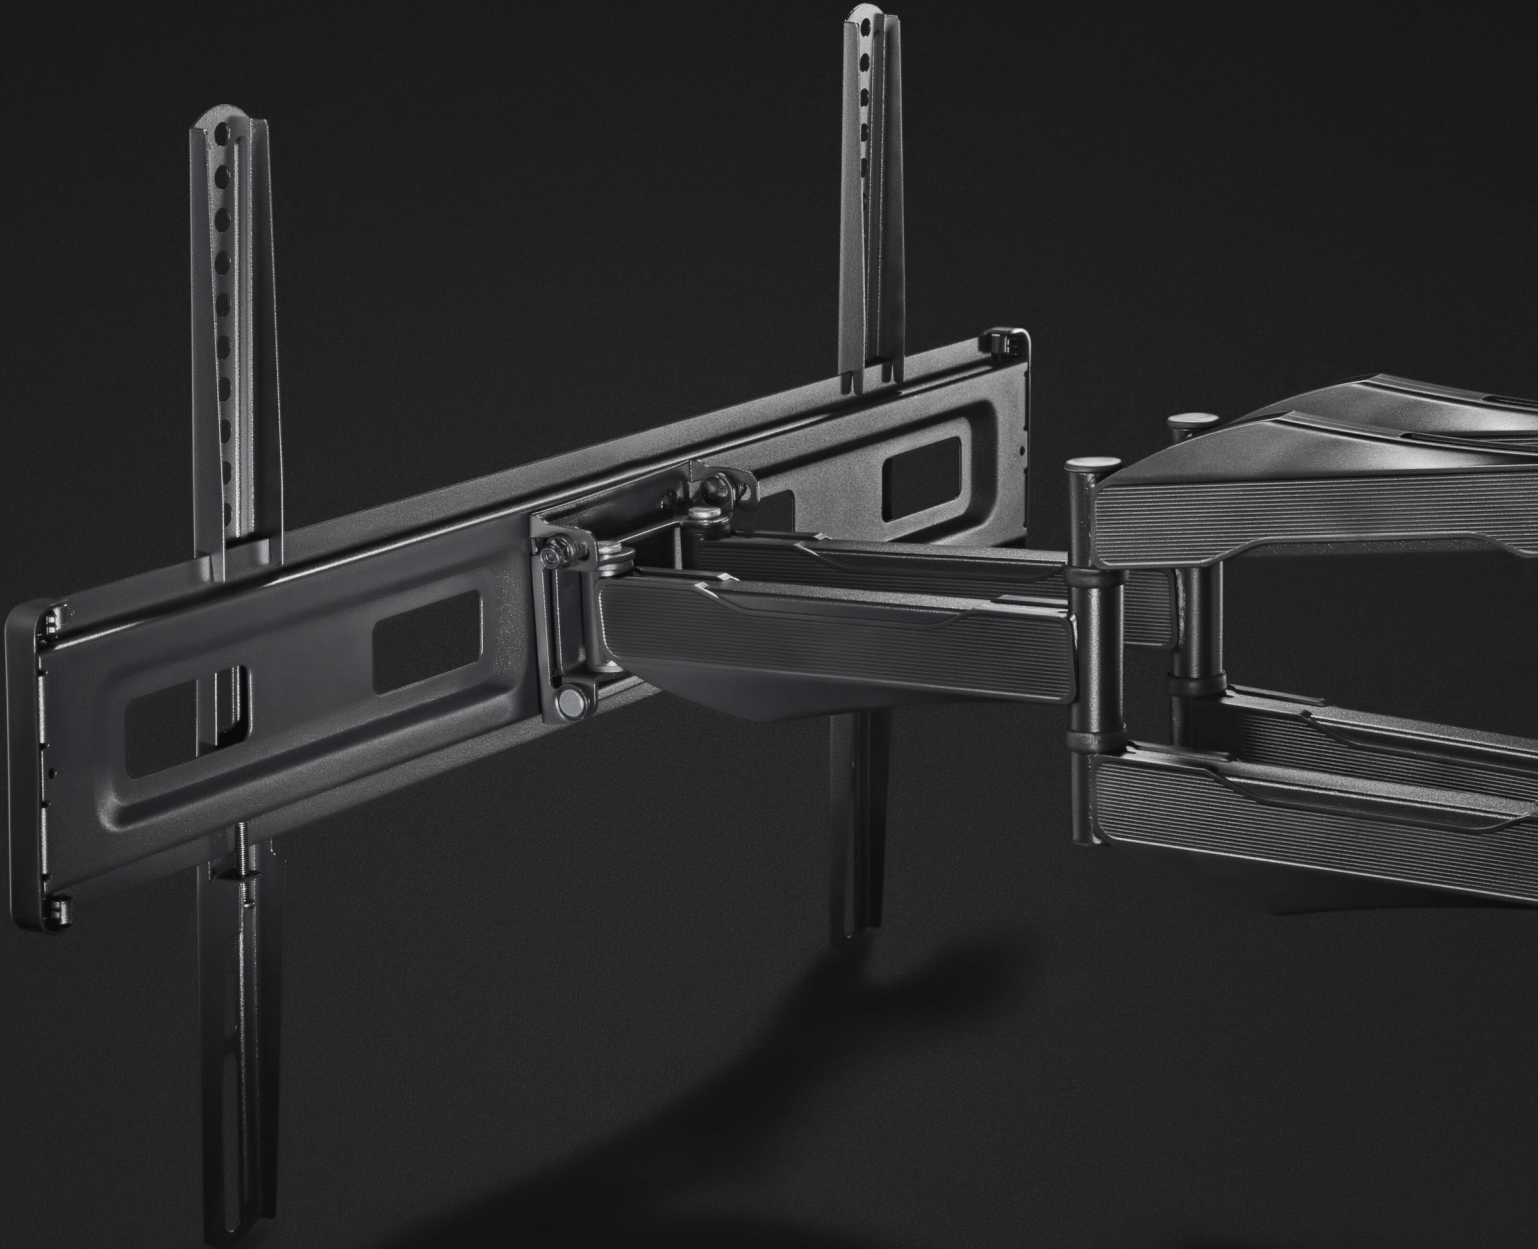

SB-E3770ART-D

Stylish Full-Motion TV Wall Mounts

Designed with a clean black finish and decorative covers, the SB-E3770ART-D offers a unique elegance that perfectly blends into any décor. Full motion that swivels and positions easily for maximum viewing. The SB-E3770ART-D leads customers to enjoy a fantastic mounting experience.

SB-E3770ART-D

Stylish Full-Motion TV Wall Mounts

Smooth Moving with Ample Range of Motion
for a better positioning experience

1 Cable Management
keeps everything organized

2 Decorative Cover
hides screws for a clean
and neat look

*Effortless Angle Adjustments
That Enhance Performance.*

Tilt Range
+3° - -12°

Swivel Range
+60° - -60°

Screen Level
+3° - -3°

SB-E3770ART-D

Stylish Full-Motion TV Wall Mounts

Item No.	SB-E3770ART-D
Fit Screen Size	32"-70"
Weight Capacity	45kg/99lbs
Max. VESA	400x400
Profile	55-475mm(2.2"-18.7")
Tilt Range	$+3^\circ$ -- -3°
Swivel Range	$+60^\circ$ -- -60°
Screen Level	$+3^\circ$ -- -3°