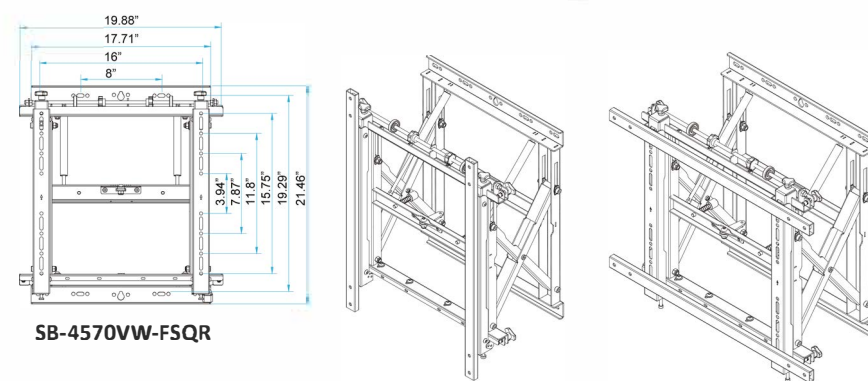

### A full-service Quick Release Video Wall Mount for flat panel displays

SPECIFICATION	
Recommended screen size	43" - 70"
Max load	154lbs/70kg
Tilt	10°
VESA® standard	100x100 to 600x400mm
Distance from the wall	4.45-12.2"
Color	Black
Weight	33.1 lb/ctn
Box dimensions	23.6x23.6x3.9"
Warranty	5 years

### FEATURES

- ① Modular mount for unlimited wall display configurations
- ② Suitable for landscape or portrait screen mounting
- ③ Gas Spring push to open/close system provides quick & easy service access
- ④ Micro-adjustments at 8 points for seamless display alignment
- ⑤ Suitable for both wall or pole mounting
- ⑥ Integrated cable management
- ⑦ Perfect solution for mounting screens into a recessed wall
- ⑧ Anti-theft help prevent un-authorized removal of screens
- ⑨ Includes interface Adaptor Arms as standard for use with screen with VESA 600 x 400 fixings