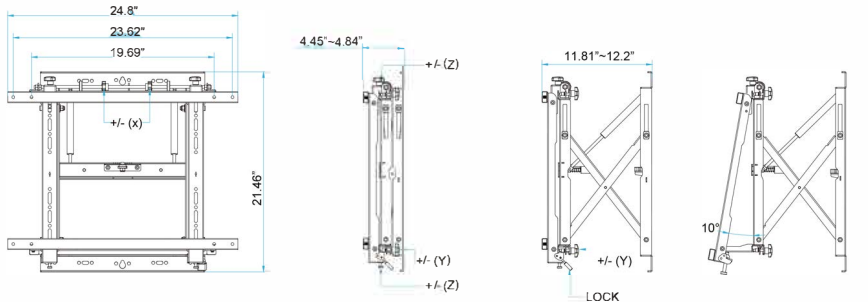

SB-4570VW-FSQR