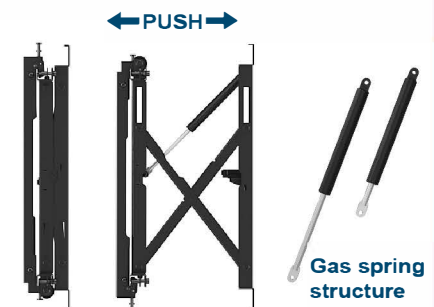

Modular mount allows video wall assembly in an unlimited number of configurations
Compatible with landscape or portrait mounting

Kick Stand 10°

Push to open / push to close system provides quick and easy service access

6353 West Rogers Cirde, #6 • Boca Raton, FL 33487 • www.starburstmounts.com
800.242.1606 • local 561.998.0600 • fax 561.998.0608 • sales@starburstmounts.com