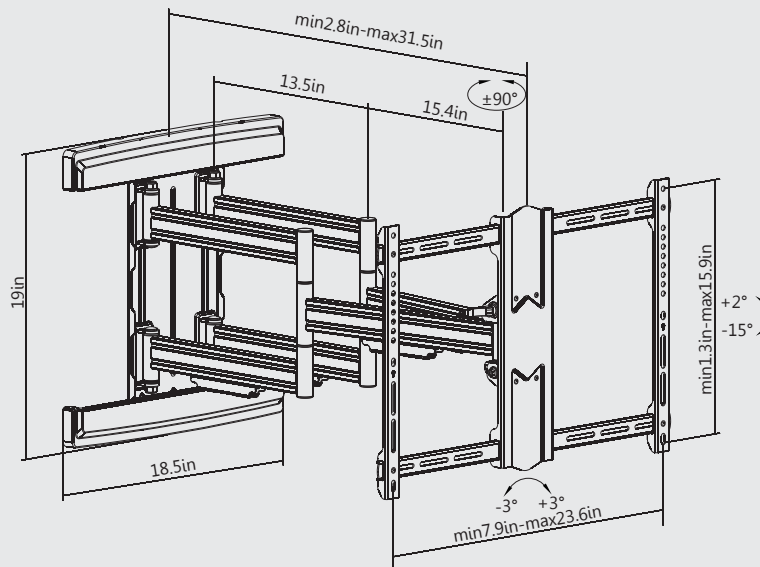

EFFORTLESS FLUID MOTION – SWIVEL TILT EXTEND TV WALL MOUNT

The Starburst SB-3790ART-FM (FLUID MOTION) SWIVEL TILT EXTEND TV WALL MOUNT fits most flat panel & curved TVs 37 to 90” up to 132 pounds. This new contemporary design, made with reinforced steel and specially designed copper washer joints, offers a wide range of EASY FLUID MOTION. Dual articulating arms allow you to tilt, swivel and extend your TV to ensure the optimal viewing angle no matter where you are in the room. Finger Touch tilting technology allows effortless tilt with just a touch of a finger. Other Special features include Detachable VESA & Wall Plate for quick easy assembly, LATERAL SHIFT for off center studs, Toolless Tilt & lock adjustment knob, post install level and shift adjustments, cable management and 31.5” max extension which allows a true 90-degree swivel range. Includes a 5-year limited warranty. UL Certified.

Features:

- Fits most 37-90” TV’s
- Swivel, Tilt & Extend your TV
- Up to 132 lbs
- Max extension 31.5” which allows true 90-degree swivel range
- Effortless FINGER TOUCH - FLUID MOTION
- Detachable VESA & Wall Plates for easy assembly
- Lateral Shift for off center studs
- Toolless Tilt & Lock adjustment knob
- Eco-Friendly EGG SHELL internal packaging

FLUID MOTION 37-90" Swivel Tilt Extend TV Mount

SB-3790ART-FM

SPECIFICATIONS:

UPC CODE	TV Size Range	MAX Weight Capacity	Mounting Pattern (Universal VESA)	Mounting Profile	Extension Range
850003493190	37-90"	132 lbs 4 Times Strength Tested	200x100, 200x200, 300x200 300x300, 400x200, 400x300 400x400, 600x400	2.8"	31.5"
TILT RANGE	Swivel Range	Post Install Screen Level Adjustment	Hardware Kit	UL LISTED	Warranty
+2 / -15 degrees	+90 / -90 degrees	+3 / -3 degrees	Included	UL LISTED	5 Years

UNIT DIMENSIONS:

Product Width Left to Right	Product Height Top to Bottom	Product Depth Min	Product Depth Max	QTY/CARTON	DIMENSIONS OF CARTON BOX	Carton Weight
25.6"	19"	2.8"	31.5"	1 PC/CTN	38x24x4.5"	43 lbs