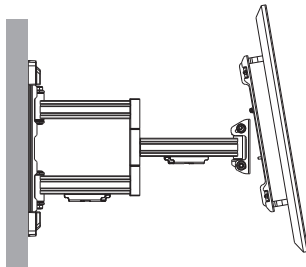

Features:

- Fits most 37-90” TV’s
- Swivel, Tilt & Extend your TV
- Up to 132 lbs
- Max extension 31.5” which allows true 90-degree swivel range
- Effortless FINGER TOUCH - FLUID MOTION
- Detachable VESA & Wall Plates for easy assembly
- Lateral Shift for off center studs
- Toolless Tilt & Lock adjustment knob
- Eco-Friendly EGG SHELL internal packaging

FLUID MOTION 37-90" Swivel Tilt Extend TV Mount

SB-3790ART-FM

EASY INSTALLATION

STEP 1

- Locate the studs using a stud finder.
- Use HOLE TEMPLATE for positioning of the holes.
- Confirm the exact location, drill and secure the wall plate.

STEP 2

- Attach mount arms to the TV.
- Adjust TV mount arms to line up with the TV's mounting holes.
- Use the appropriate screws from included screw kit.

STEP 3

- Hang the TV onto the wall plate.
- Use included level to insure perfect position.