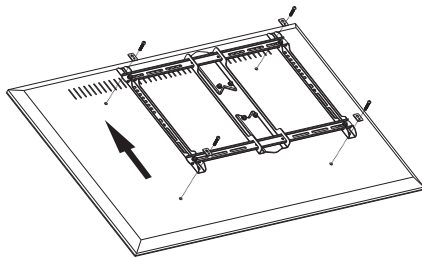

Features:

- Fits most 37-90” TV’s
- Swivel, Tilt & Extend your TV
- Up to 132 lbs
- Max extension 31.5” which allows true 90-degree swivel range
- Effortless FINGER TOUCH - FLUID MOTION
- Detachable VESA & Wall Plates for easy assembly
- Lateral Shift for off center studs
- Toolless Tilt & Lock adjustment knob
- Eco-Friendly EGG SHELL internal packaging

FLUID MOTION 37-90" Swivel Tilt Extend TV Mount

SB-3790ART-FM

SPECIFICATIONS:

UPC CODE	TV Size Range	MAX Weight Capacity	Mounting Pattern (Universal VESA)	Mounting Profile	Extension Range
850003493190	37-90"	132 lbs 4 Times Strength Tested	200x100, 200x200, 300x200 300x300, 400x200, 400x300 400x400, 600x400	2.8"	31.5"
TILT RANGE	Swivel Range	Post Install Screen Level Adjustment	Hardware Kit	UL LISTED	Warranty
+2 / -15 degrees	+90 / -90 degrees	+3 / -3 degrees	Included	UL LISTED	5 Years

UNIT DIMENSIONS:

Product Width Left to Right	Product Height Top to Bottom	Product Depth Min	Product Depth Max	QTY/CARTON	DIMENSIONS OF CARTON BOX	Carton Weight
25.6"	19"	2.8"	31.5"	1 PC/CTN	38x24x4.5"	43 lbs

FLUID MOTION 37-90" Swivel Tilt Extend TV Mount

SB-3790ART-FM

EASY INSTALLATION

STEP 1

- Locate the studs using a stud finder.
- Use HOLE TEMPLATE for positioning of the holes.
- Confirm the exact location, drill and secure the wall plate.