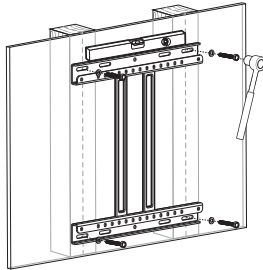

Features:

- Fits most 37-90” TV’s
- Swivel, Tilt & Extend your TV
- Up to 132 lbs
- Max extension 31.5” which allows true 90-degree swivel range
- Effortless FINGER TOUCH - FLUID MOTION
- Detachable VESA & Wall Plates for easy assembly
- Lateral Shift for off center studs
- Toolless Tilt & Lock adjustment knob
- Eco-Friendly EGG SHELL internal packaging

FLUID MOTION 37-90" Swivel Tilt Extend TV Mount

SB-3790ART-FM

SPECIFICATIONS:

UPC CODE	TV Size Range	MAX Weight Capacity	Mounting Pattern (Universal VESA)	Mounting Profile	Extension Range
850003493190	37-90"	132 lbs 4 Times Strength Tested	200x100, 200x200, 300x200 300x300, 400x200, 400x300 400x400, 600x400	2.8"	31.5"
TILT RANGE	Swivel Range	Post Install Screen Level Adjustment	Hardware Kit	UL LISTED	Warranty
+2 / -15 degrees	+90 / -90 degrees	+3 / -3 degrees	Included	UL LISTED	5 Years

UNIT DIMENSIONS:

Product Width Left to Right	Product Height Top to Bottom	Product Depth Min	Product Depth Max	QTY/CARTON	DIMENSIONS OF CARTON BOX	Carton Weight
25.6"	19"	2.8"	31.5"	1 PC/CTN	38x24x4.5"	43 lbs

FLUID MOTION 37-90" Swivel Tilt Extend TV Mount

SB-3790ART-FM

EASY INSTALLATION

STEP 1

- Locate the studs using a stud finder.
- Use HOLE TEMPLATE for positioning of the holes.
- Confirm the exact location, drill and secure the wall plate.