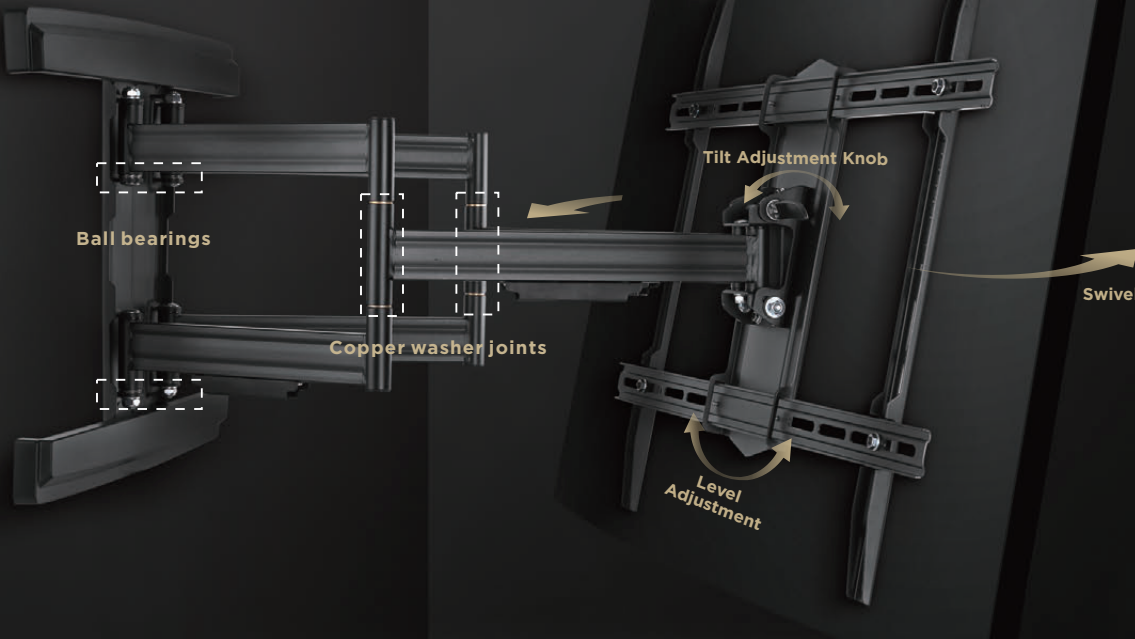

**FLUID MOTION 37-90”
Swivel Tilt Extend TV Mount
SB-3790ART-FM**

Fluid Motion

WHY STARBURST?

Starburst Technologies (Starburst) TV-DISPLAY Wall Mounts offer an unbeatable combination of quality and a cost effective price point. Each mount has been designed to work not only in the home, but also in a more demanding Commercial environment.

EFFORTLESS FLUID MOTION – SWIVEL TILT EXTEND TV WALL MOUNT

The Starburst SB-3790ART-FM (FLUID MOTION) SWIVEL TILT EXTEND TV WALL MOUNT fits most flat panel & curved TVs 37 to 90” up to 132 pounds. This new contemporary design, made with reinforced steel and specially designed copper washer joints, offers a wide range of EASY FLUID MOTION. Dual articulating arms allow you to tilt, swivel and extend your TV to ensure the optimal viewing angle no matter where you are in the room. Finger Touch tilting technology allows effortless tilt with just a touch of a finger. Other Special features include Detachable VESA & Wall Plate for quick easy assembly, LATERAL SHIFT for off center studs, Toolless Tilt & lock adjustment knob, post install level and shift adjustments, cable management and 31.5” max extension which allows a true 90-degree swivel range. Includes a 5-year limited warranty. UL Certified.

Features:

- Fits most 37-90” TV’s
- Swivel, Tilt & Extend your TV
- Up to 132 lbs
- Max extension 31.5” which allows true 90-degree swivel range
- Effortless FINGER TOUCH - FLUID MOTION
- Detachable VESA & Wall Plates for easy assembly
- Lateral Shift for off center studs
- Toolless Tilt & Lock adjustment knob
- Eco-Friendly EGG SHELL internal packaging

STEP 2

- Attach mount arms to the TV.
- Adjust TV mount arms to line up with the TV's mounting holes.
- Use the appropriate screws from included screw kit.

STEP 3

- Hang the TV onto the wall plate.
- Use included level to insure perfect position.