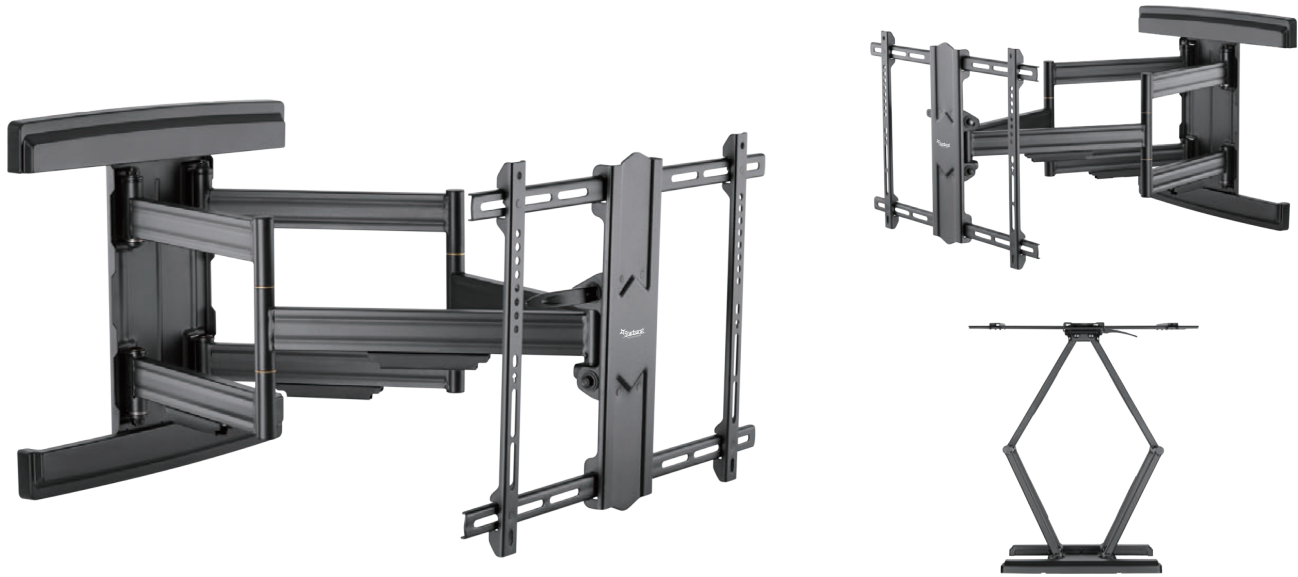

EFFORTLESS FLUID MOTION – SWIVEL TILT EXTEND TV WALL MOUNT

The Starburst SB-3790ART-FM (FLUID MOTION) SWIVEL TILT EXTEND TV WALL MOUNT fits most flat panel & curved TVs 37 to 90” up to 132 pounds. This new contemporary design, made with reinforced steel and specially designed copper washer joints, offers a wide range of EASY FLUID MOTION. Dual articulating arms allow you to tilt, swivel and extend your TV to ensure the optimal viewing angle no matter where you are in the room. Finger Touch tilting technology allows effortless tilt with just a touch of a finger. Other Special features include Detachable VESA & Wall Plate for quick easy assembly, LATERAL SHIFT for off center studs, Toolless Tilt & lock adjustment knob, post install level and shift adjustments, cable management and 31.5” max extension which allows a true 90-degree swivel range. Includes a 5-year limited warranty. UL Certified.

Features:

- Fits most 37-90” TV’s
- Swivel, Tilt & Extend your TV
- Up to 132 lbs
- Max extension 31.5” which allows true 90-degree swivel range
- Effortless FINGER TOUCH - FLUID MOTION
- Detachable VESA & Wall Plates for easy assembly
- Lateral Shift for off center studs
- Toolless Tilt & Lock adjustment knob
- Eco-Friendly EGG SHELL internal packaging

FLUID MOTION 37-90" Swivel Tilt Extend TV Mount

SB-3790ART-FM

SPECIFICATIONS:

UPC CODE	TV Size Range	MAX Weight Capacity	Mounting Pattern (Universal VESA)	Mounting Profile	Extension Range
850003493190	37-90"	132 lbs 4 Times Strength Tested	200x100, 200x200, 300x200 300x300, 400x200, 400x300 400x400, 600x400	2.8"	31.5"
TILT RANGE	Swivel Range	Post Install Screen Level Adjustment	Hardware Kit	UL LISTED	Warranty
+2 / -15 degrees	+90 / -90 degrees	+3 / -3 degrees	Included	UL LISTED	5 Years