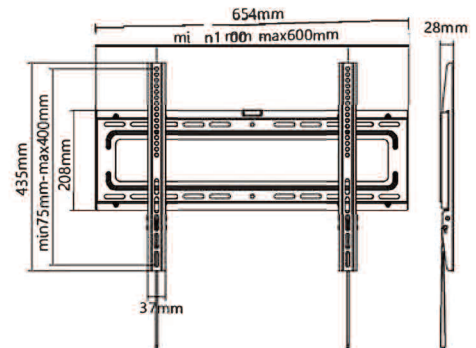

The **SB-3270WM** is a fixed wall mount, designed to make the maximum use of a minimum of space. It can position the display as close as 1.1" to the wall which is ideal for low-profile applications.

SB-3270WM

HOSPITALITY GOLD SERIES

Specifications

Screen Size	Weight Capacity	VESA
32"-70"	50kg/110lbs	200x200 300x300 400x200 400x400 600x400
Profile to Wall	Tilt Range	Bubble Level
28mm/1.1"	No	Yes
Spring Lock	Curved TV	Strength Tested
Yes	Yes	Four Times