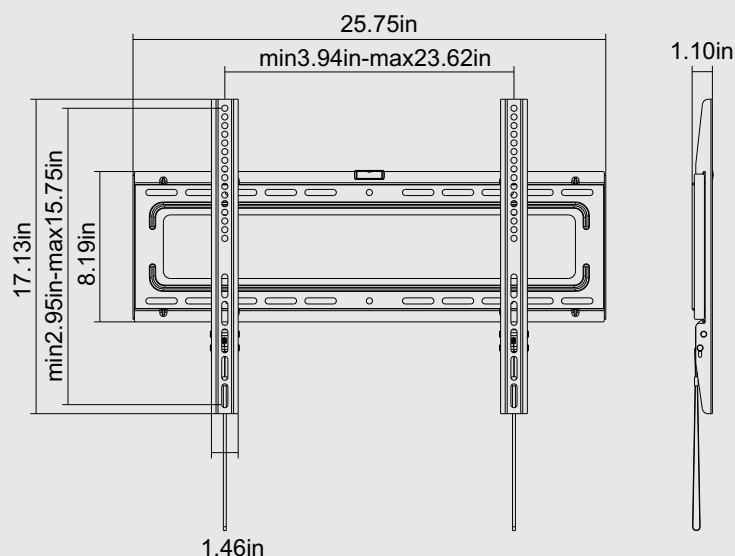

### Specifications

Screen Size	Weight Capacity	VESA	Profile to Wall	Strength Tested
32"-70"	50 kg / 110 lbs	200x200 300x300 400x300 400x400 600x400	28mm/1.1"	Four Times