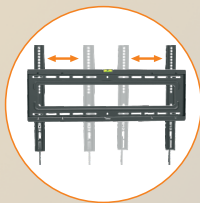

# SB-3270WM Heavy Duty Fixed TV Wall Mount For 32-70" Displays

Lateral shift allows TV to slide left and right for perfect placement

Add stiffening ribs to enhance the strength of wall plate

Automatically click-in spring lock help TV brackets snap into place for added safety

## Heavy Duty Fixed TV Wall Mount For 32-70" Displays