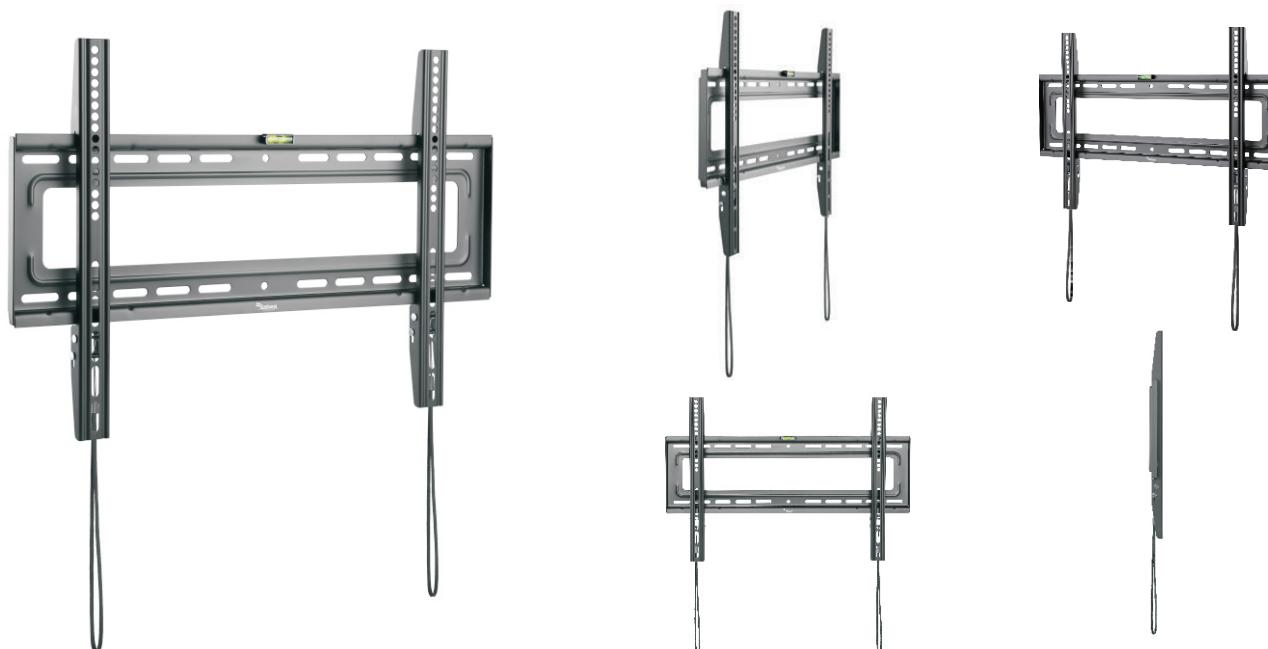

# SB-3270WM Heavy Duty Fixed TV Wall Mount For 32-70" Displays

Lateral shift allows TV to slide left and right for perfect placement

Add stiffening ribs to enhance the strength of wall plate

Automatically click-in spring lock help TV brackets snap into place for added safety

## Heavy Duty Fixed TV Wall Mount For 32-70" Displays