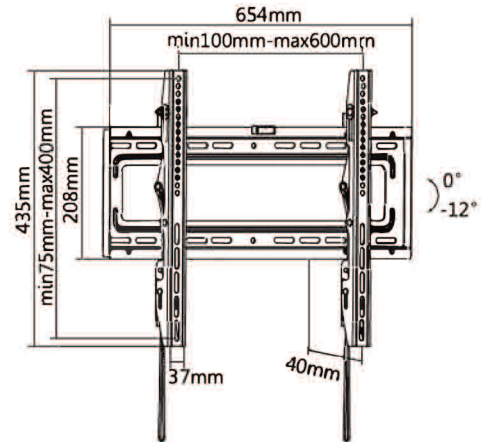

Tilt Wall Mount with Open Wall Plate

SB-3270WMT
FOR 32" TO 70" DISPLAYS

STARBURST TECHNOLOGIES: Empowering Communication Networks since 1986

Starburst Technologies (Starburst) TV-DISPLAY Wall Mounts offer an unbeatable combination of quality and cost effective price point. Each mount has been designed to work not only in the home, but also in the more demanding Commercial-Hospitality environment. All Starburst mounts are built to a higher Commercial-Hospitality grade standard.

The **SB-3270WMT** is a tilt wall mount, designed to make the maximum use of a minimum of space. It can position the display as close as 1.6" to the wall which is ideal for low-profile applications.

SB-3270WMT

HOSPITALITY GOLD SERIES

Specifications

Screen Size	Weight Capacity	VESA
32"-70"	50kg/110lbs	200x200 300x300 400x200 400x400 600x400
Profile to Wall	Tilt Range	Bubble Level
40mm/1.57"	0° - -12°	Yes
Spring Lock	Curved TV	Strength Tested
Yes	Yes	Four Times