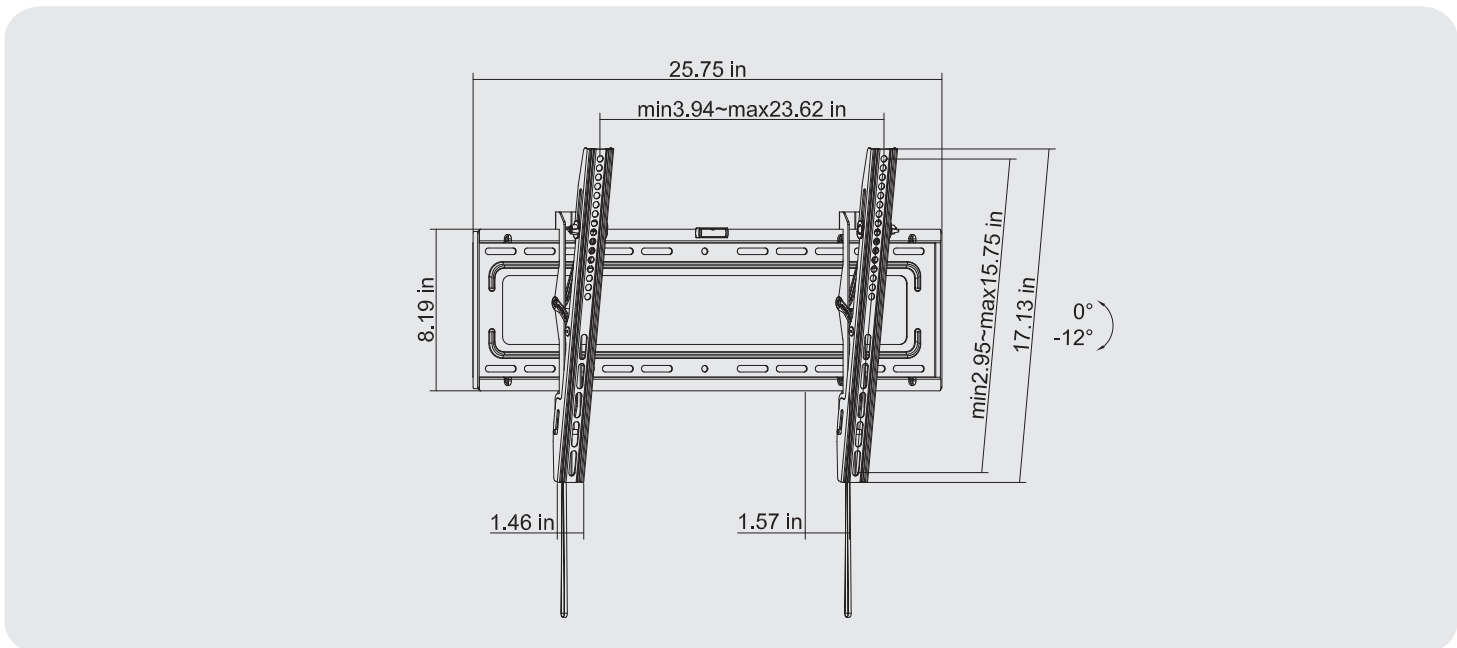

<https://starburstmounts.com/pages/why-starburst>
<https://prezi.com/view/zDnpErebTKb2Vjvi9HMh/>

SB-3270WMT Heavy Duty Tilt TV Wall Mount For 32-70" Displays

Specifications

Screen Size	Weight Capacity	VESA	Profile to Wall	Tilt Range	Strength Tested
32"-70"	50 kg / 110 lbs	200x200 300x300 400x200 400x400 600x400	40mm/1.57"	0°--12°	Four Times