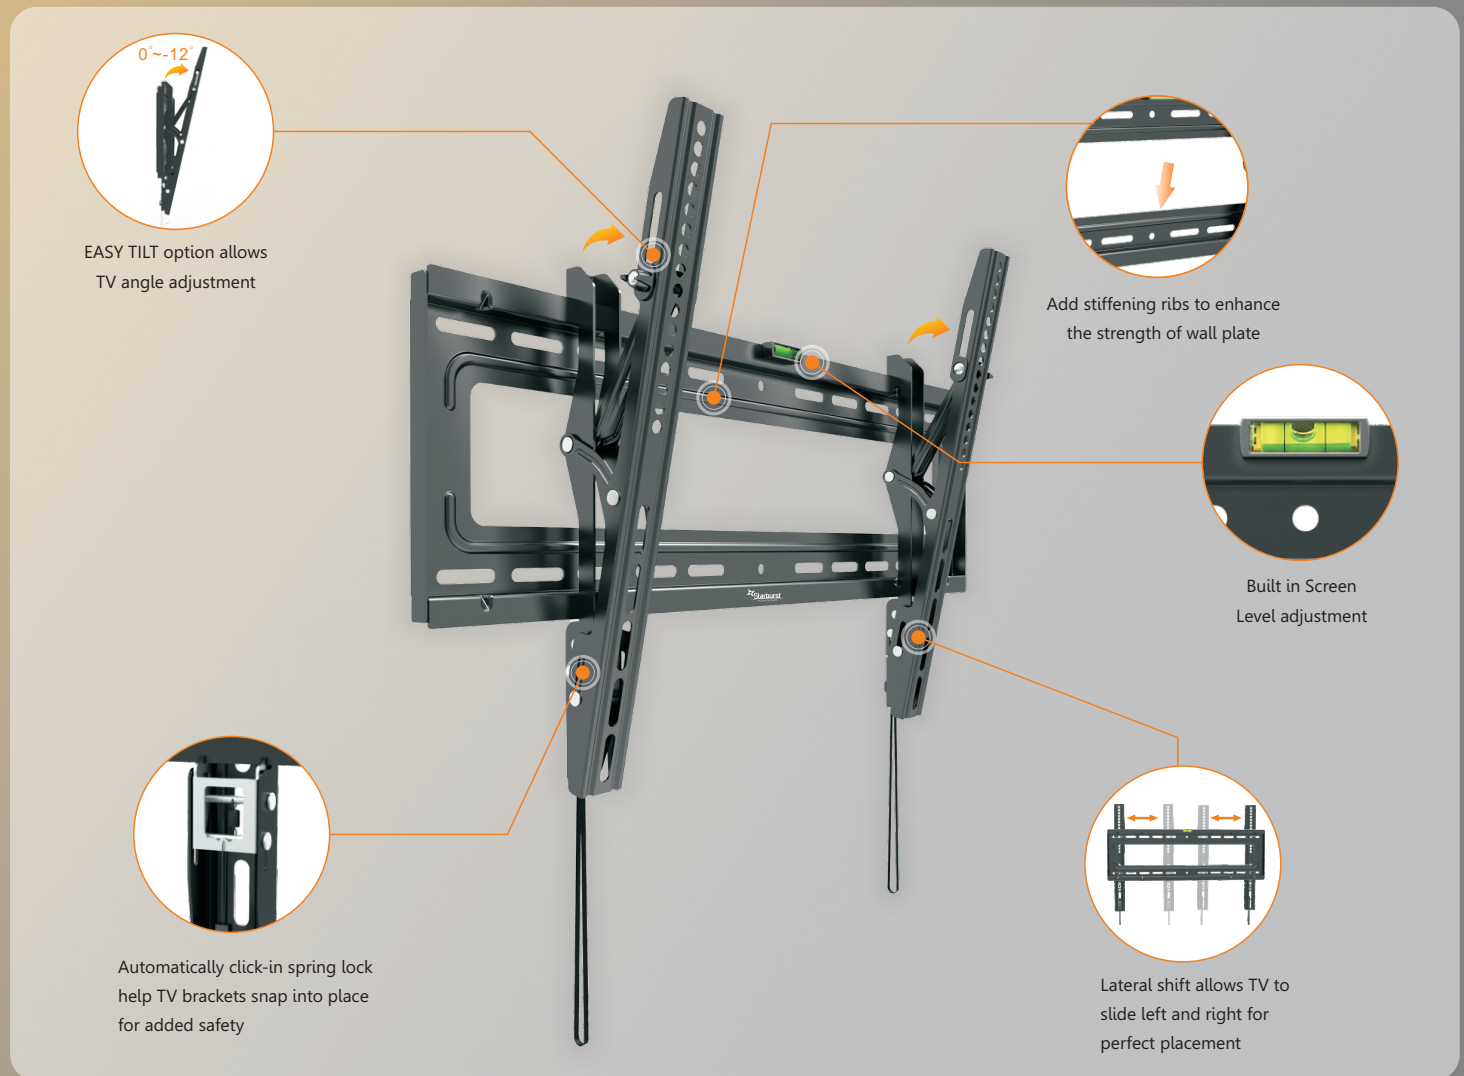

SB-3270WMT Heavy Duty Tilt TV Wall Mount For 32-70" Displays

WHY STARBURST?

Starburst Technologies (Starburst) TV-DISPLAY Wall Mounts offer an unbeatable combination of quality and cost effective price point. Each mount has been designed to work not only in the home, but also in a more demanding Commercial-hospitality environment.

<https://starburstmounts.com/pages/why-starburst>
<https://prezi.com/view/zDnpErebTKb2Vjvi9HMh/>

SB-3270WMT Heavy Duty Tilt TV Wall Mount For 32-70" Displays

Specifications

Screen Size	Weight Capacity	VESA	Profile to Wall	Tilt Range	Strength Tested
32"-70"	50 kg / 110 lbs	200x200 300x300 400x200 400x400 600x400	40mm/1.57"	0°--12°	Four Times

Units are packaged in a professional quality box that include all of the necessary installation hardware and easy to follow instructions.

10152019