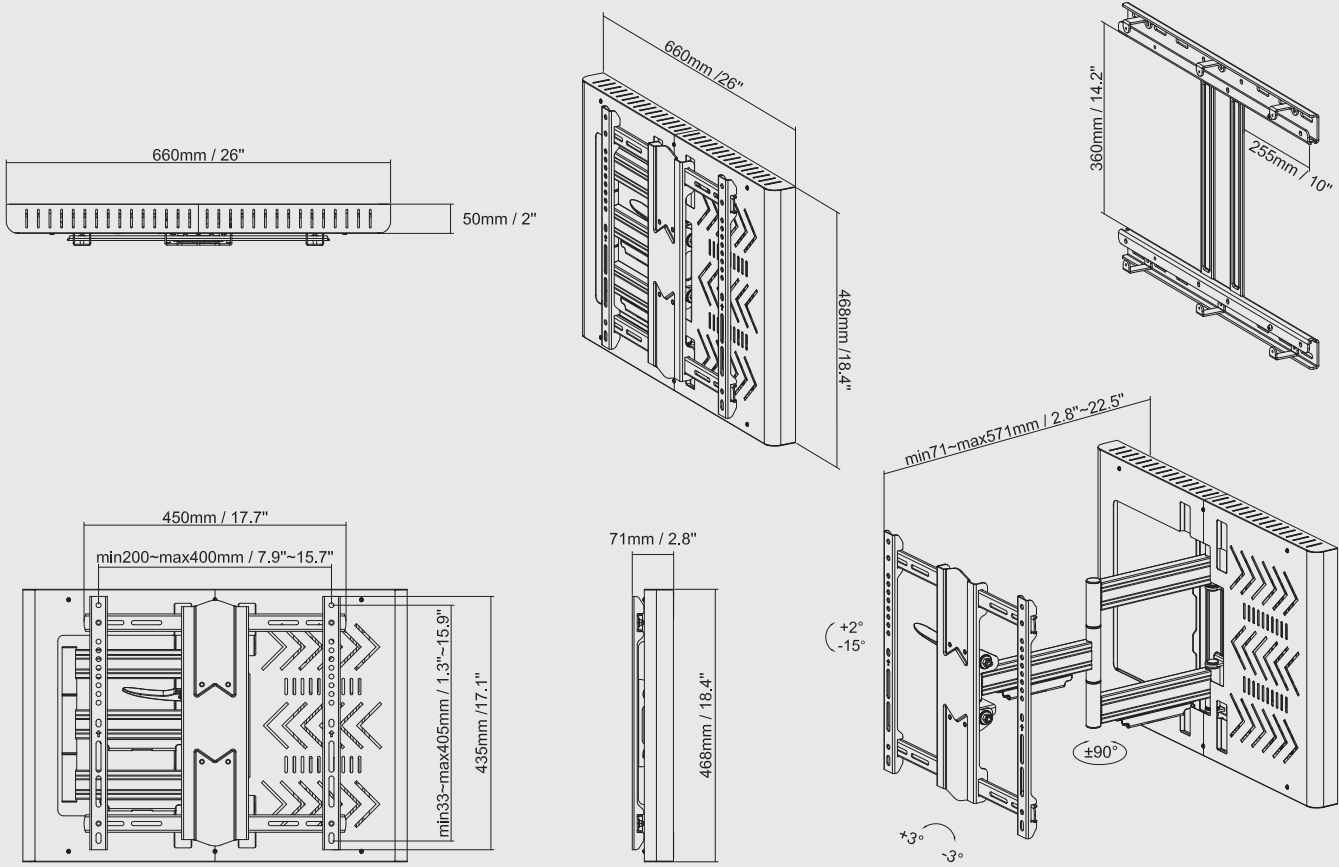

EFFORTLESS FLUID MOTION - SWIVEL TILT EXTEND TV WALL MOUNT

The Starburst SB-3270ART-FM-STB (FLUID MOTION) with built in Media (STB) Set Top Box Holder fits most flat panel TVs 32" to 70". The new contemporary open air STB design conceals and secures the media box perfectly! Single articulating arm allows you to tilt, swivel and extend your TV to ensure the optimal viewing angle no matter where you are in the room. Finger Touch tilting technology allows effortless tilt with just a touch of a finger.

Features:

- Fits most 32"-70" TVs
- Installed on Solid walls or 16" Dual Stud Walls (24" optional)
- Swivel, Tilt & Extend your TV
- Up to 110 lbs
- Max extension 22.5" which allows true 90-degree swivel range
- Fits various STB/media boxes up to 13.7"x9.8"x1.6"
- Covers can easily be removed for servicibility
- Effortless FINGER TOUCH - FLUID MOTION
- Detachable VESA & Wall Plates for easy assembly
- Toolless Tilt & Lock adjustment knob

Fluid Motion 32-70" Swivel Tilt Extend TV Mount with STB Enclosure

SB-3270ART-FM-STB

Fluid Motion 32-70" Swivel Tilt Extend TV Mount with STB Enclosure

SB-3270ART-FM-STB

SPECIFICATIONS:

UPC CODE	TV Size Range	MAX Weight Capacity	Mounting Pattern (Universal VESA)	Mounting Profile	Extension Range
	32-70"	110 lbs 4 Times Strength Tested	200x100,200x200,300x200 300x300,400x200,400x300 400x400	2.8"	22.5"
TILT RANGE	Swivel Range	Post Install Screen Level Adjustment	Hardware Kit	UL LISTED	Warranty
+2 / -15 degrees	+90 / -90 degrees	+3 / -3 degrees	Included	UL LISTED	5 Years