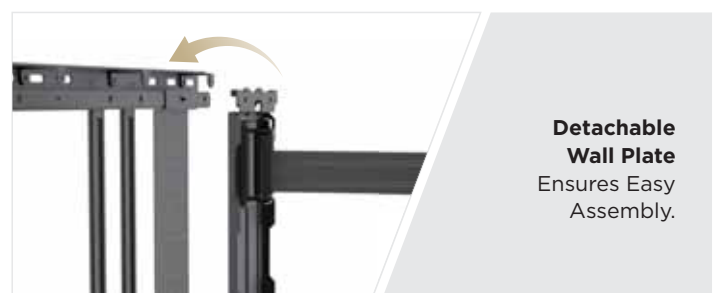

Fluid Motion 32-70" Swivel Tilt Extend TV Mount with STB Enclosure

SB-3270ART-FM-STB

Fluid Motion

WHY STARBURST?

Starburst Technologies (Starburst) TV-DISPLAY Wall Mounts offer an unbeatable combination of quality and a cost effective price point. Each mount has been designed to work not only in the home, but also in a more demanding Commercial environment.

EFFORTLESS FLUID MOTION - SWIVEL TILT EXTEND TV WALL MOUNT

The Starburst SB-3270ART-FM-STB (FLUID MOTION) with built in Media (STB) Set Top Box Holder fits most flat panel TVs 32" to 70". The new contemporary open air STB design conceals and secures the media box perfectly! Single articulating arm allows you to tilt, swivel and extend your TV to ensure the optimal viewing angle no matter where you are in the room. Finger Touch tilting technology allows effortless tilt with just a touch of a finger.

Features:

- Fits most 32"-70" TVs
- Installed on Solid walls or 16" Dual Stud Walls (24" optional)
- Swivel, Tilt & Extend your TV
- Up to 110 lbs
- Max extension 22.5" which allows true 90-degree swivel range
- Fits various STB/media boxes up to 13.7"x9.8"x1.6"
- Covers can easily be removed for servicibility
- Effortless FINGER TOUCH - FLUID MOTION
- Detachable VESA & Wall Plates for easy assembly
- Toolless Tilt & Lock adjustment knob

Fluid Motion 32-70" Swivel Tilt Extend TV Mount with STB Enclosure

SB-3270ART-FM-STB

Fluid Motion 32-70" Swivel Tilt Extend TV Mount with STB Enclosure

SB-3270ART-FM-STB

SPECIFICATIONS:

UPC CODE	TV Size Range	MAX Weight Capacity	Mounting Pattern (Universal VESA)	Mounting Profile	Extension Range
	32-70"	110 lbs 4 Times Strength Tested	200x100,200x200,300x200 300x300,400x200,400x300 400x400	2.8"	22.5"
TILT RANGE	Swivel Range	Post Install Screen Level Adjustment	Hardware Kit	UL LISTED	Warranty
+2 / -15 degrees	+90 / -90 degrees	+3 / -3 degrees	Included	UL LISTED	5 Years