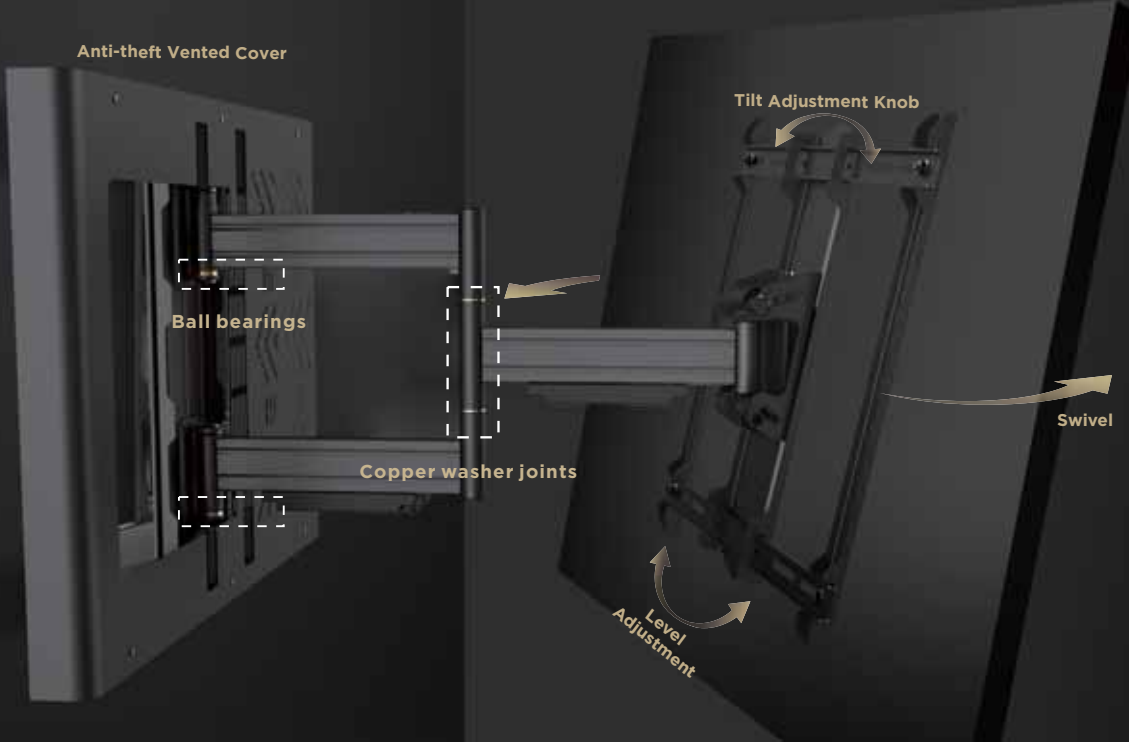

Fluid Motion 32-70" Swivel Tilt Extend TV Mount with STB Enclosure

SB-3270ART-FM-STB

Fluid Motion

WHY STARBURST?

Starburst Technologies (Starburst) TV-DISPLAY Wall Mounts offer an unbeatable combination of quality and a cost effective price point. Each mount has been designed to work not only in the home, but also in a more demanding Commercial environment.

Company Info:

Founded in 1985, Starburst Technologies (Starburst), a division of PDI Communications Inc, is a full- service design, engineering & manufacturing operation. All Starburst Mounts are formally UL Listed, easy and safe to install. Our Starburst mounts can be found in major hotels, resorts, convention centers, airports, cruise ships, arenas, stadiums, theme parks, and residential homes.

EFFORTLESS FLUID MOTION - SWIVEL TILT EXTEND TV WALL MOUNT

The Starburst SB-3270ART-FM-STB (FLUID MOTION) with built in Media (STB) Set Top Box Holder fits most flat panel TVs 32" to 70". The new contemporary open air STB design conceals and secures the media box perfectly! Single articulating arm allows you to tilt, swivel and extend your TV to ensure the optimal viewing angle no matter where you are in the room. Finger Touch tilting technology allows effortless tilt with just a touch of a finger.

Features:

- Fits most 32"-70" TVs
- Installed on Solid walls or 16" Dual Stud Walls (24" optional)
- Swivel, Tilt & Extend your TV
- Up to 110 lbs
- Max extension 22.5" which allows true 90-degree swivel range
- Fits various STB/media boxes up to 13.7"x9.8"x1.6"
- Covers can easily be removed for servicibility
- Effortless FINGER TOUCH - FLUID MOTION
- Detachable VESA & Wall Plates for easy assembly
- Toolless Tilt & Lock adjustment knob