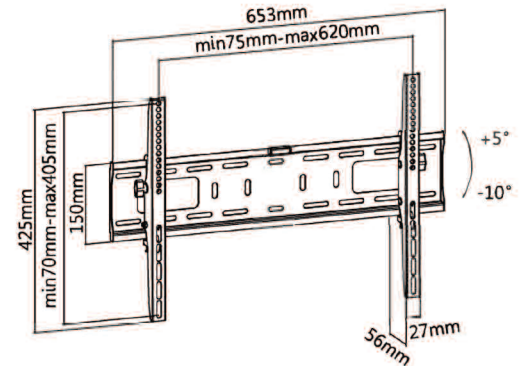

Tilt Wall Mount

SB-3265WMT
FOR 32" TO 65" DISPLAYS

STARBURST TECHNOLOGIES: Empowering Communication Networks since 1986

Starburst Technologies (Starburst) TV-DISPLAY Wall Mounts offer an unbeatable combination of quality and cost effective price point. Each mount has been designed to work not only in the home, but also in the more demanding Commercial-Hospitality environment. All Starburst mounts are built to a higher Commercial-Hospitality grade standard.

The **SB-3265WMT** is a tilt wall mount, designed to make the maximum use of a minimum of space. It can position the display as close as 2.2" to the wall which makes it an excellent choice for low-profile applications.

HOSPITALITY SILVER SERIES

SB-3265WMT

Specifications

Screen Size	Weight Capacity	VESA
32"-65"	50kg/110lbs	200x200 300x300 400x200 400x400 600x400
Profile to Wall	Tilt Range	Bubble Level
56mm/2.2"	+5° - -10°	Yes
Spring Lock	Curved TV	Strength Tested
No	Yes	Three Times