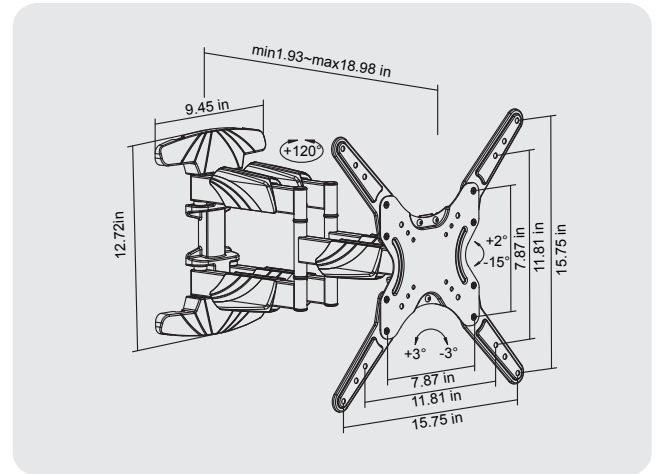

05202020

SB-3265ART-D

Swivel Tilt Extend Dual Arm TV Wall Mount

SB-3265ART-D

Specifications

Screen Size	Weight Capacity	VESA	Profile to Wall	Swivel Range	Strength Tested
32"-65"	40kg / 88 lbs	200x100 200x200 400x200 300x300 400x300 400x400	49-482mm/1.9-19"	+60° - -60°	Four Times