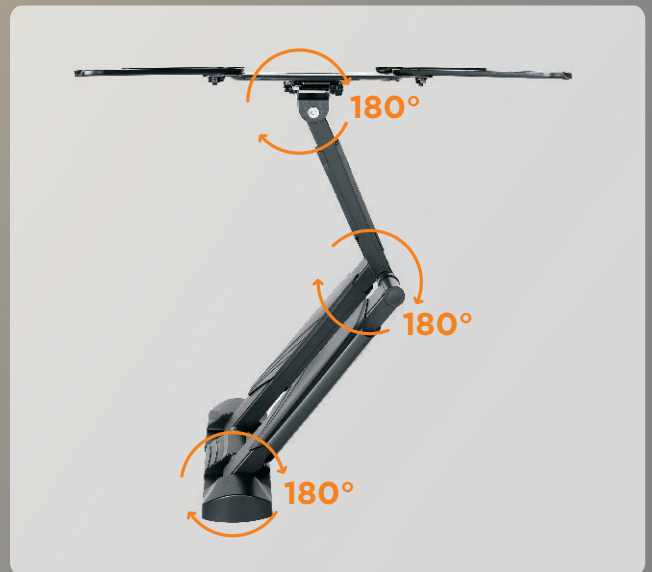

SB-3265ART-D

Swivel Tilt Extend Dual Arm TV Wall Mount

WHY STARBURST?

Starburst Technologies (Starburst) TV-DISPLAY Wall Mounts offer an unbeatable combination of quality and cost effective price point. Each mount has been designed to work not only in the home, but also in a more demanding Commercial-hospitality environment.

Free-Tilting Design
for multiple monitor viewing angles

Built-In Level Adjustment
ensures perfect positioning

Cable Management
keeps everything organized

CONTACT:

Starburst Technologies®
a division of PDI Communications Inc.

05202020

SB-3265ART-D

Swivel Tilt Extend Dual Arm TV Wall Mount

SB-3265ART-D

Specifications

Screen Size	Weight Capacity	VESA	Profile to Wall	Swivel Range	Strength Tested
32"-65"	40kg / 88 lbs	200x100 200x200 400x200 300x300 400x300 400x400	49-482mm/1.9-19"	+60° - -60°	Four Times