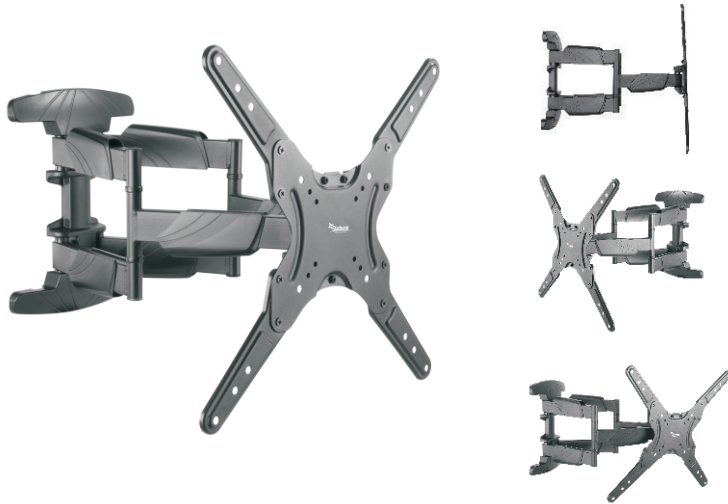

SB-3265ART-D

Swivel Tilt Extend Dual Arm TV Wall Mount

WHY STARBURST?

Starburst Technologies (Starburst) TV-DISPLAY Wall Mounts offer an unbeatable combination of quality and cost effective price point. Each mount has been designed to work not only in the home, but also in a more demanding Commercial-hospitality environment.

05202020

SB-3265ART-D

Swivel Tilt Extend Dual Arm TV Wall Mount

SB-3265ART-D

Specifications

Screen Size	Weight Capacity	VESA	Profile to Wall	Swivel Range	Strength Tested
32"-65"	40kg / 88 lbs	200x100 200x200 400x200 300x300 400x300 400x400	49-482mm/1.9-19"	+60° - -60°	Four Times