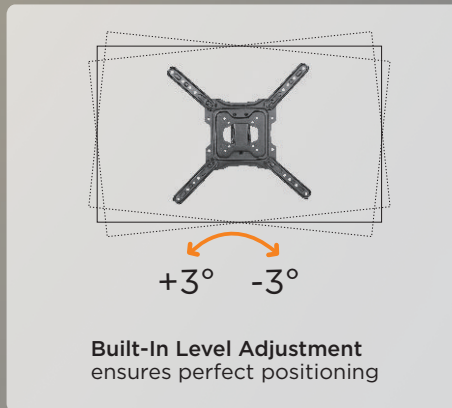

SB-3265ART-D

Swivel Tilt Extend Dual Arm TV Wall Mount

WHY STARBURST?

Starburst Technologies (Starburst) TV-DISPLAY Wall Mounts offer an unbeatable combination of quality and cost effective price point. Each mount has been designed to work not only in the home, but also in a more demanding Commercial-hospitality environment.

Free-Tilting Design
for multiple monitor viewing angles

Built-In Level Adjustment
ensures perfect positioning

Cable Management
keeps everything organized

CONTACT:

Starburst Technologies®
a division of PDI Communications Inc.

05202020

SB-3265ART-D

Swivel Tilt Extend Dual Arm TV Wall Mount

SB-3265ART-D

Specifications

Screen Size	Weight Capacity	VESA	Profile to Wall	Swivel Range	Strength Tested
32"-65"	40kg / 88 lbs	200x100 200x200 400x200 300x300 400x300 400x400	49-482mm/1.9-19"	+60° - -60°	Four Times