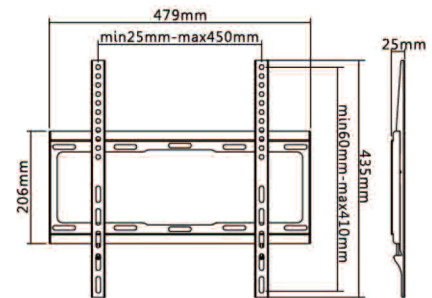

Fixed Wall Mount with Open Wall Plate

SB-3255WM
FOR 32" TO 55" DISPLAYS

STARBURST TECHNOLOGIES: Empowering Communication Networks since 1986

Starburst Technologies (Starburst) TV-DISPLAY Wall Mounts offer an unbeatable combination of quality and cost effective price point. Each mount has been designed to work not only in the home, but also in the more demanding Commercial-Hospitality environment. All Starburst mounts are built to a higher Commercial-Hospitality grade standard.

The **SB-3255WM** is a fixed wall mount, designed to make the maximum use of a minimum of space. It can position the display as close as 1" to the wall which is ideal for low-profile applications.

PROSUMER SERIES

SB-3255WM

Specifications

Screen Size	Weight Capacity	VESA
32"-55"	40kg/88lbs	200x200 300x300 400x200 400x400
Profile to Wall	Tilt Range	Bubble Level
25mm/0.98"	No	No
Spring Lock	Curved TV	Strength Tested
No	Yes	Four Times