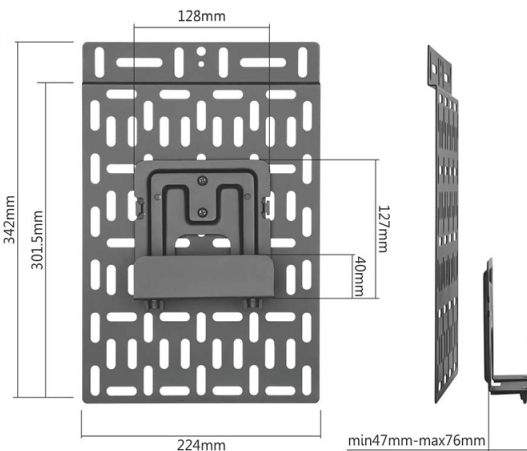

Three Installation Options

1

Wall Mountable

2

VESA Mounted on TV

3

Bracket Mounted

Small
Mounting Plate

Large
Mounting Plate

Large Mounting Plate
with **Bookshelf** Holder

SB-MPM-01

Dimensions*: 202x160x9.5mm
(8"x6.3"x0.4")

SB-MPM-02

Dimensions: 342x224x9.5mm
(13.5"x8.8"x0.4")

SB-MPM-03

Dimensions: 342x224x57-86mm
(13.5"x8.8"x2.2"-3.4")