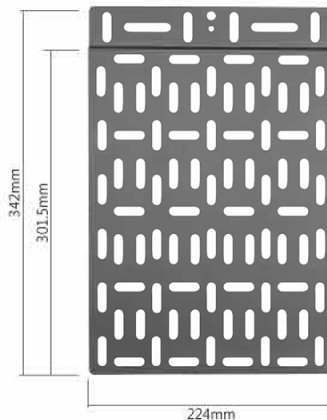

Three Installation Options

1

Wall Mountable

2

VESA Mounted on TV

3

Bracket Mounted

Small
Mounting Plate

Large
Mounting Plate

Large Mounting Plate
with **Bookshelf** Holder

SB-MPM-01

Dimensions*: 202x160x9.5mm
(8"x6.3"x0.4")

SB-MPM-02

Dimensions: 342x224x9.5mm
(13.5"x8.8"x0.4")

SB-MPM-03

Dimensions: 342x224x57-86mm
(13.5"x8.8"x2.2"-3.4")