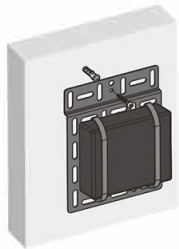

Starburst Technologies SB-MPM Series Media Player Mounts

- Compatible with Apple TV, Amazon Fire, and Roku Streaming Media Players.
- Perfect for modems, routers, and gaming units like Nintendo Switch.
- Hide equipment for a cleaner look.
- Quick-release ties hold your equipment firmly.
- Long-lasting steel construction.

Three Installation Options

1

Wall Mountable

2

VESA Mounted on TV

3

Bracket Mounted

Small
Mounting Plate

Large
Mounting Plate

Large Mounting Plate
with **Bookshelf** Holder

SB-MPM-01

Dimensions*: 202x160x9.5mm
(8"x6.3"x0.4")

SB-MPM-02

Dimensions: 342x224x9.5mm
(13.5"x8.8"x0.4")

SB-MPM-03

Dimensions: 342x224x57-86mm
(13.5"x8.8"x2.2"-3.4")