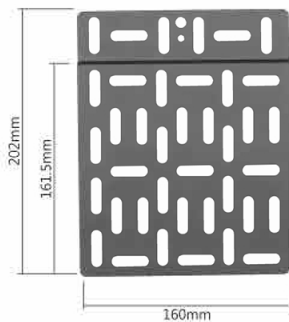

Three Installation Options

1

Wall Mountable

2

VESA Mounted on TV

3

Bracket Mounted

Small
Mounting Plate

Large
Mounting Plate

Large Mounting Plate
with **Bookshelf** Holder

SB-MPM-01

Dimensions*: 202x160x9.5mm
(8"x6.3"x0.4")

SB-MPM-02

Dimensions: 342x224x9.5mm
(13.5"x8.8"x0.4")

SB-MPM-03

Dimensions: 342x224x57-86mm
(13.5"x8.8"x2.2"-3.4")

Weight Capacity
1kg/2.2lbs

*Dimensions Key: (Width)x(Depth)x(Height)

6353 West Rogers Circle, #6 • Boca Raton, FL 33487 • www.starbursttechnologies.com
800.242.1606 • local 561.998.0600 • fax 561.998.0608 • info@starbursttechnologies.com