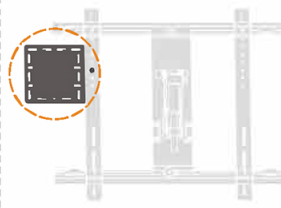

Three Installation Options

1

Wall Mountable

2

VESA Mounted on TV

3

Bracket Mounted

Small
Mounting Plate

Large
Mounting Plate

Large Mounting Plate
with **Bookshelf** Holder

SB-MPM-01

Dimensions*: 202x160x9.5mm
(8"x6.3"x0.4")

SB-MPM-02

Dimensions: 342x224x9.5mm
(13.5"x8.8"x0.4")

SB-MPM-03

Dimensions: 342x224x57-86mm
(13.5"x8.8"x2.2"-3.4")