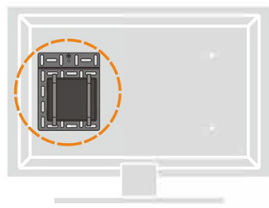

Three Installation Options

1

Wall Mountable

2

VESA Mounted on TV

3

Bracket Mounted

Small
Mounting Plate

Large
Mounting Plate

Large Mounting Plate
with **Bookshelf** Holder

SB-MPM-01

Dimensions*: 202x160x9.5mm
(8"x6.3"x0.4")

SB-MPM-02

Dimensions: 342x224x9.5mm
(13.5"x8.8"x0.4")

SB-MPM-03

Dimensions: 342x224x57-86mm
(13.5"x8.8"x2.2"-3.4")