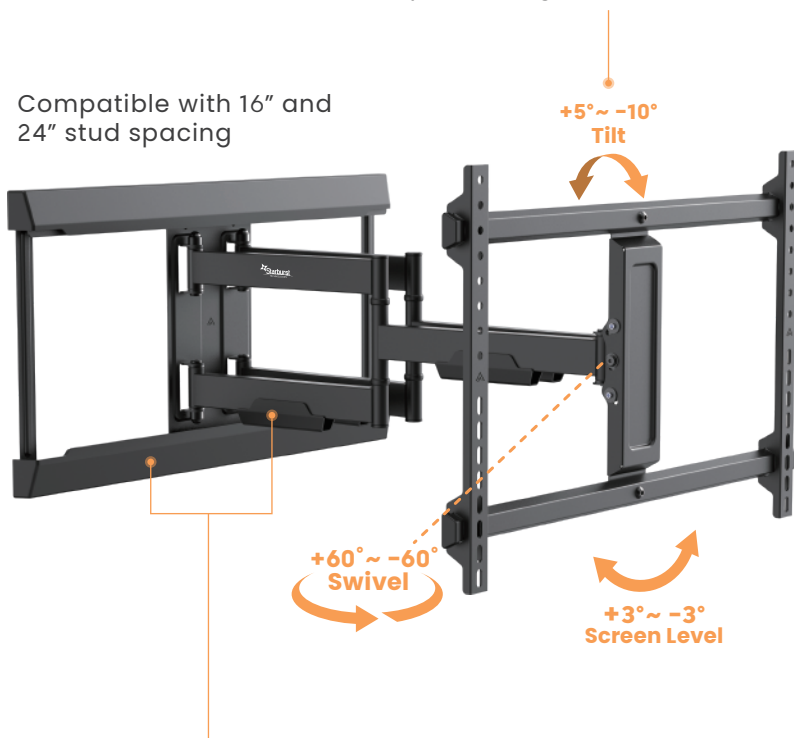

## Lateral Shift Wall Plate

allows TV to shift left and right for perfect placement with **off-center studs**

### Center

### Enhanced Counterbalance of Tilting

makes positioning smoother and stabler

Compatible with 16" and 24" stud spacing

**Stylish Gray Covers**  
for both aesthetics and cable management

**Detachable Panel**  
hang or remove TV effortlessly

## Modern Design Full-Motion TV Mounts

**SB-4385ART-24** Double Studs  
Lateral Shift Wall Plate

Colors:

Item No.	SB-4385ART-1624
Fit Screen Size	43"-85"
Weight Capacity	50kg/110lbs
Strength Tested	4 Times Approved
Max. VESA	600x400
Profile	63-635mm (2.5-25")
Tilt Range	$+5^\circ$ ~ $-10^\circ$
Swivel Range	$+60^\circ$ ~ $-60^\circ$
Screen Level	$+3^\circ$ ~ $-3^\circ$