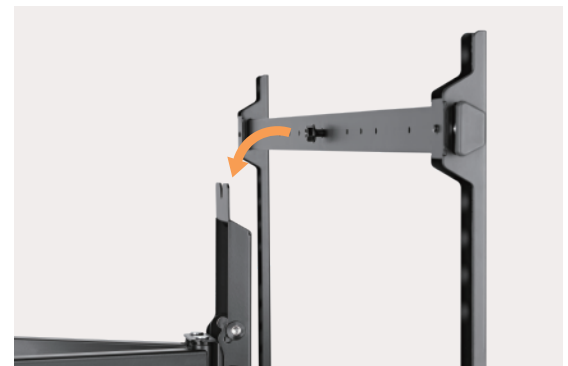

## Lateral Shift Wall Plate

allows TV to shift left and right for perfect placement with **off-center studs**

### Center

### Enhanced Counterbalance of Tilting

makes positioning smoother and stabler

Compatible with 16" and 24" stud spacing

**Stylish Gray Covers**  
for both aesthetics and cable management

**Detachable Panel**  
hang or remove TV effortlessly