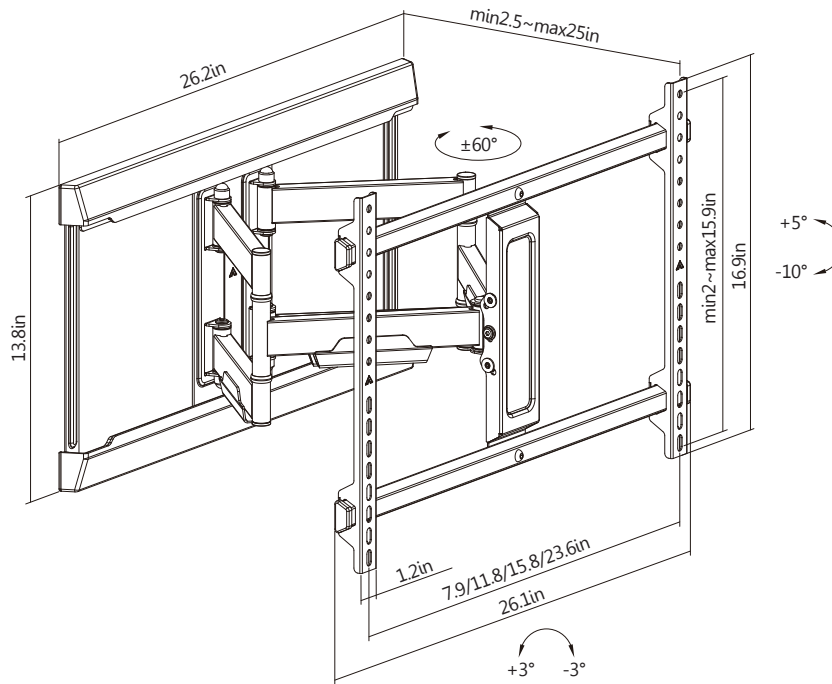

## Lateral Shift Wall Plate

allows TV to shift left and right for perfect placement with **off-center studs**

### Enhanced Counterbalance of Tilting

makes positioning smoother and stabler

Compatible with 16" and 24" stud spacing

**Stylish Gray Covers**  
for both aesthetics and cable management

**Detachable Panel**  
hang or remove TV effortlessly

## Modern Design Full-Motion TV Mounts

**SB-4385ART-24** Double Studs  
Lateral Shift Wall Plate

Colors:

Item No.	SB-4385ART-1624
Fit Screen Size	43"-85"
Weight Capacity	50kg/110lbs
Strength Tested	4 Times Approved
Max. VESA	600x400
Profile	63-635mm (2.5-25")
Tilt Range	$+5^\circ$ ~ $-10^\circ$
Swivel Range	$+60^\circ$ ~ $-60^\circ$
Screen Level	$+3^\circ$ ~ $-3^\circ$