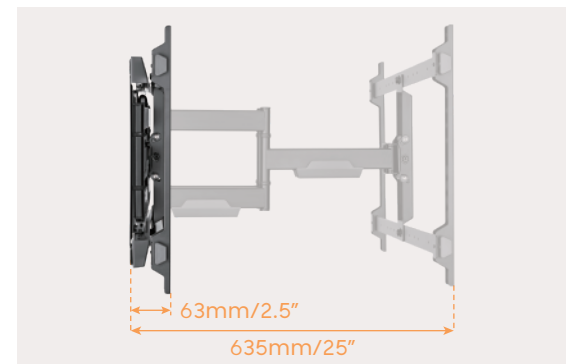

### Enhanced Counterbalance of Tilting

makes positioning smoother and stabler

Compatible with 16" and 24" stud spacing

**Stylish Gray Covers**  
for both aesthetics and cable management

**Detachable Panel**  
hang or remove TV effortlessly

## Modern Design Full-Motion TV Mounts

**SB-4385ART-24** Double Studs  
Lateral Shift Wall Plate

Colors:

Item No.	SB-4385ART-1624
Fit Screen Size	43"-85"
Weight Capacity	50kg/110lbs
Strength Tested	4 Times Approved
Max. VESA	600x400
Profile	63-635mm (2.5-25")
Tilt Range	$+5^\circ$ ~ $-10^\circ$
Swivel Range	$+60^\circ$ ~ $-60^\circ$
Screen Level	$+3^\circ$ ~ $-3^\circ$