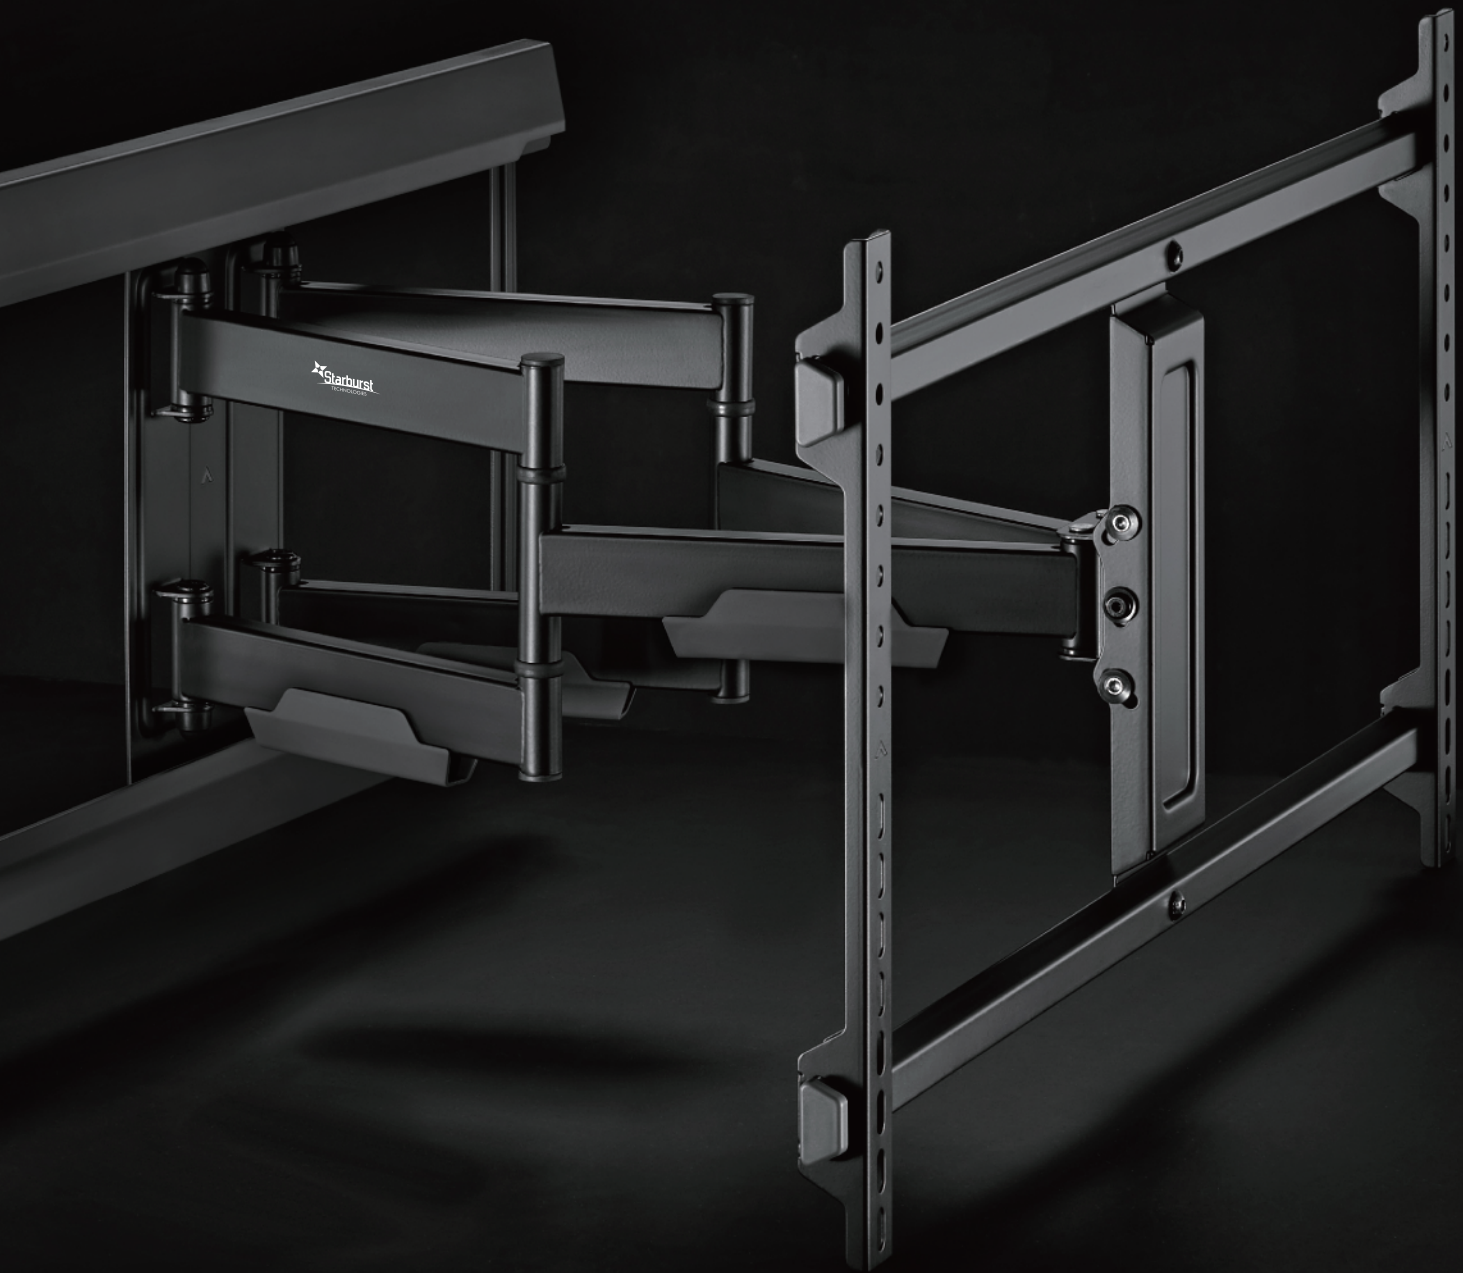

## Full-Motion TV Mounts

Refreshing Appearance with Advanced Adjustments

Compatible with 16" and 24" stud spacing

SB-4385ART-1624

# Modern Design Full-Motion TV Mounts

## Lateral Shift Wall Plate

allows TV to shift left and right for perfect placement with **off-center studs**

### Enhanced Counterbalance of Tilting

makes positioning smoother and stabler

Compatible with 16" and 24" stud spacing

**Stylish Gray Covers**  
for both aesthetics and cable management

**Detachable Panel**  
hang or remove TV effortlessly