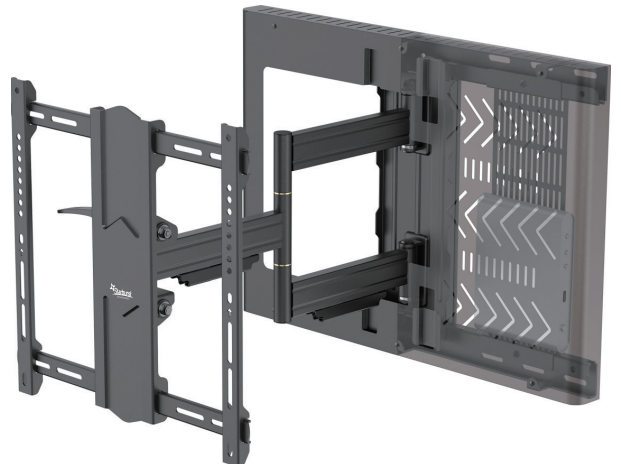

Fluid Motion 32-70" Hospitality Swivel Tilt Extend TV Mount with STB Enclosure

SB-3270ART-FM-STB

Features:

- Fits most 32"-70" TVs
- Installed on Solid walls or 16" Dual Stud Walls (24" optional)
- Swivel, Tilt & Extend your TV
- Up to 110 lbs
- Max extension 22.5" which allows true 90-degree swivel range
- Fits various STB/media boxes up to 13.7"x9.8"x1.6"
- Covers can easily be removed for servicibility
- Effortless FINGER TOUCH - FLUID MOTION
- Detachable VESA & Wall Plates for easy assembly
- Toolless Tilt & Lock adjustment knob

Max size of media box :

345x245x40mm

1

2

3

4