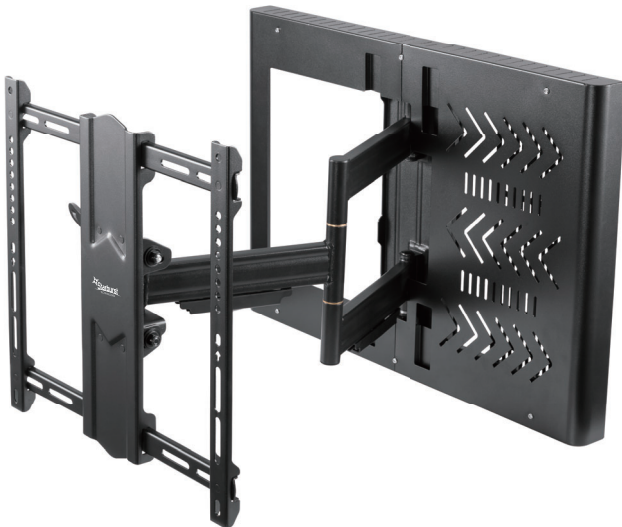

Fluid Motion 32-70" Hospitality Swivel Tilt Extend TV Mount with STB Enclosure

SB-3270ART-FM-STB

Fluid Motion

WHY STARBURST?

Starburst Technologies (Starburst) TV-DISPLAY Wall Mounts offer an unbeatable combination of quality and a cost effective price point. Each mount has been designed to work not only in the home, but also in a more demanding Commercial environment.

EFFORTLESS FLUID MOTION - SWIVEL TILT EXTEND TV WALL MOUNT

The Starburst SB-3270ART-FM-STB (FLUID MOTION) with built in Media (STB) Set Top Box Holder fits most flat panel TVs 32" to 70". The new contemporary open air STB design conceals and secures the media box perfectly! Single articulating arm allows you to tilt, swivel and extend your TV to ensure the optimal viewing angle no matter where you are in the room. Finger Touch tilting technology allows effortless tilt with just a touch of fingers.

Fluid Motion 32-70" Hospitality Swivel Tilt Extend TV Mount with STB Enclosure

SB-3270ART-FM-STB

Features:

- Fits most 32"-70" TVs
- Installed on Solid walls or 16" Dual Stud Walls (24" optional)
- Swivel, Tilt & Extend your TV
- Up to 110 lbs
- Max extension 22.5" which allows true 90-degree swivel range
- Fits various STB/media boxes up to 13.7"x9.8"x1.6"
- Covers can easily be removed for servicibility
- Effortless FINGER TOUCH - FLUID MOTION
- Detachable VESA & Wall Plates for easy assembly
- Toolless Tilt & Lock adjustment knob

Fluid Motion 32-70" Hospitality Swivel Tilt Extend TV Mount with STB Enclosure

SB-3270ART-FM-STB

SPECIFICATIONS:

UPC CODE	TV Size Range	MAX Weight Capacity	Mounting Pattern (Universal VESA)	Mounting Profile	Extension Range
	32-70"	110 lbs 4 Times Strength Tested	200x100,200x200,300x200 300x300,400x200,400x300 400x400	2.8"	22.5"
TILT RANGE	Swivel Range	Post Install Screen Level Adjustment	Hardware Kit	UL LISTED	Warranty
+2 / -15 degrees	+90 / -90 degrees	+3 / -3 degrees	Included	UL LISTED	5 Years