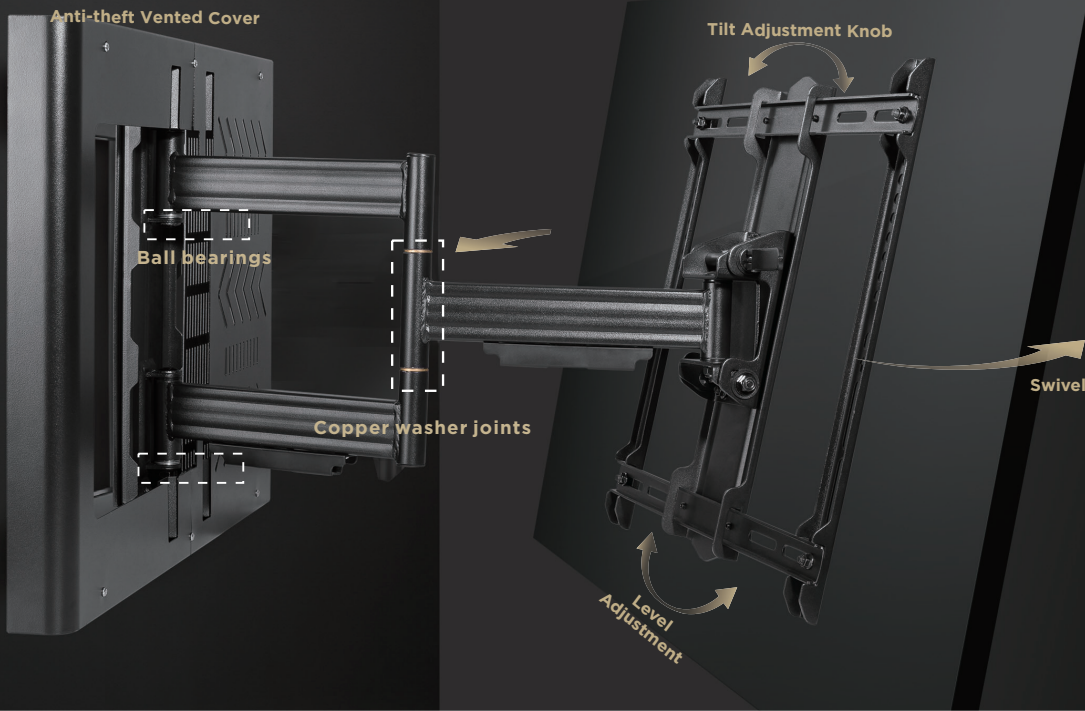

Fluid Motion 32-70" Hospitality Swivel Tilt Extend TV Mount with STB Enclosure

SB-3270ART-FM-STB

Fluid Motion

WHY STARBURST?

Starburst Technologies (Starburst) TV-DISPLAY Wall Mounts offer an unbeatable combination of quality and a cost effective price point. Each mount has been designed to work not only in the home, but also in a more demanding Commercial environment.

EFFORTLESS FLUID MOTION - SWIVEL TILT EXTEND TV WALL MOUNT

The Starburst SB-3270ART-FM-STB (FLUID MOTION) with built in Media (STB) Set Top Box Holder fits most flat panel TVs 32" to 70". The new contemporary open air STB design conceals and secures the media box perfectly! Single articulating arm allows you to tilt, swivel and extend your TV to ensure the optimal viewing angle no matter where you are in the room. Finger Touch tilting technology allows effortless tilt with just a touch of fingers.

Fluid Motion 32-70" Hospitality Swivel Tilt Extend TV Mount with STB Enclosure

SB-3270ART-FM-STB

Features:

- Fits most 32"-70" TVs
- Installed on Solid walls or 16" Dual Stud Walls (24" optional)
- Swivel, Tilt & Extend your TV
- Up to 110 lbs
- Max extension 22.5" which allows true 90-degree swivel range
- Fits various STB/media boxes up to 13.7"x9.8"x1.6"
- Covers can easily be removed for servicibility
- Effortless FINGER TOUCH - FLUID MOTION
- Detachable VESA & Wall Plates for easy assembly
- Toolless Tilt & Lock adjustment knob

Fluid Motion 32-70" Hospitality Swivel Tilt Extend TV Mount with STB Enclosure

SB-3270ART-FM-STB

SPECIFICATIONS:

UPC CODE	TV Size Range	MAX Weight Capacity	Mounting Pattern (Universal VESA)	Mounting Profile	Extension Range
	32-70"	110 lbs 4 Times Strength Tested	200x100,200x200,300x200 300x300,400x200,400x300 400x400	2.8"	22.5"
TILT RANGE	Swivel Range	Post Install Screen Level Adjustment	Hardware Kit	UL LISTED	Warranty
+2 / -15 degrees	+90 / -90 degrees	+3 / -3 degrees	Included	UL LISTED	5 Years