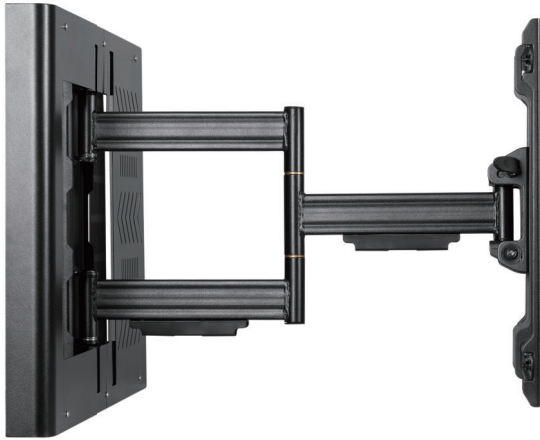

Fluid Motion 32-70" Hospitality Swivel Tilt Extend TV Mount with STB Enclosure

SB-3270ART-FM-STB

Fluid Motion

WHY STARBURST?

Starburst Technologies (Starburst) TV-DISPLAY Wall Mounts offer an unbeatable combination of quality and a cost effective price point. Each mount has been designed to work not only in the home, but also in a more demanding Commercial environment.

EFFORTLESS FLUID MOTION - SWIVEL TILT EXTEND TV WALL MOUNT

The Starburst SB-3270ART-FM-STB (FLUID MOTION) with built in Media (STB) Set Top Box Holder fits most flat panel TVs 32" to 70". The new contemporary open air STB design conceals and secures the media box perfectly! Single articulating arm allows you to tilt, swivel and extend your TV to ensure the optimal viewing angle no matter where you are in the room. Finger Touch tilting technology allows effortless tilt with just a touch of fingers.

Fluid Motion 32-70" Hospitality Swivel Tilt Extend TV Mount with STB Enclosure

SB-3270ART-FM-STB

Features:

- Fits most 32"-70" TVs
- Installed on Solid walls or 16" Dual Stud Walls (24" optional)
- Swivel, Tilt & Extend your TV
- Up to 110 lbs
- Max extension 22.5" which allows true 90-degree swivel range
- Fits various STB/media boxes up to 13.7"x9.8"x1.6"
- Covers can easily be removed for servicibility
- Effortless FINGER TOUCH - FLUID MOTION
- Detachable VESA & Wall Plates for easy assembly
- Toolless Tilt & Lock adjustment knob

Fluid Motion 32-70" Hospitality Swivel Tilt Extend TV Mount with STB Enclosure

SB-3270ART-FM-STB

SPECIFICATIONS:

UPC CODE	TV Size Range	MAX Weight Capacity	Mounting Pattern (Universal VESA)	Mounting Profile	Extension Range
	32-70"	110 lbs 4 Times Strength Tested	200x100,200x200,300x200 300x300,400x200,400x300 400x400	2.8"	22.5"
TILT RANGE	Swivel Range	Post Install Screen Level Adjustment	Hardware Kit	UL LISTED	Warranty
+2 / -15 degrees	+90 / -90 degrees	+3 / -3 degrees	Included	UL LISTED	5 Years