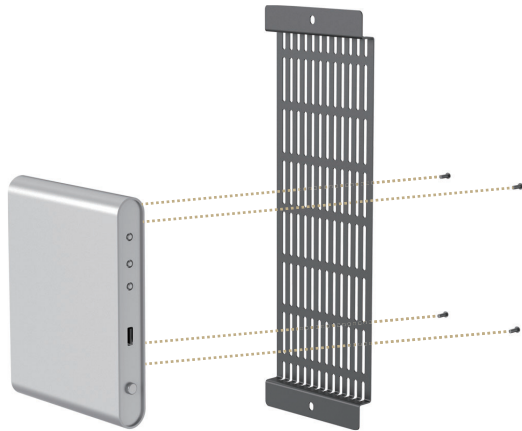

EFFORTLESS FLUID MOTION - SWIVEL TILT EXTEND TV WALL MOUNT

The Starburst SB-3270ART-FM-STB (FLUID MOTION) with built in Media (STB) Set Top Box Holder fits most flat panel TVs 32" to 70". The new contemporary open air STB design conceals and secures the media box perfectly! Single articulating arm allows you to tilt, swivel and extend your TV to ensure the optimal viewing angle no matter where you are in the room. Finger Touch tilting technology allows effortless tilt with just a touch of fingers.

Fluid Motion 32-70" Hospitality Swivel Tilt Extend TV Mount with STB Enclosure

SB-3270ART-FM-STB

Features:

- Fits most 32"-70" TVs
- Installed on Solid walls or 16" Dual Stud Walls (24" optional)
- Swivel, Tilt & Extend your TV
- Up to 110 lbs
- Max extension 22.5" which allows true 90-degree swivel range
- Fits various STB/media boxes up to 13.7"x9.8"x1.6"
- Covers can easily be removed for servicibility
- Effortless FINGER TOUCH - FLUID MOTION
- Detachable VESA & Wall Plates for easy assembly
- Toolless Tilt & Lock adjustment knob

Max size of media box :

345x245x40mm

1

2

3

4

Fluid Motion 32-70" Hospitality Swivel Tilt Extend TV Mount with STB Enclosure

SB-3270ART-FM-STB

Fluid Motion 32-70" Hospitality Swivel Tilt Extend TV Mount with STB Enclosure

SB-3270ART-FM-STB

SPECIFICATIONS:

UPC CODE	TV Size Range	MAX Weight Capacity	Mounting Pattern (Universal VESA)	Mounting Profile	Extension Range
	32-70"	110 lbs 4 Times Strength Tested	200x100,200x200,300x200 300x300,400x200,400x300 400x400	2.8"	22.5"
TILT RANGE	Swivel Range	Post Install Screen Level Adjustment	Hardware Kit	UL LISTED	Warranty
+2 / -15 degrees	+90 / -90 degrees	+3 / -3 degrees	Included	UL LISTED	5 Years