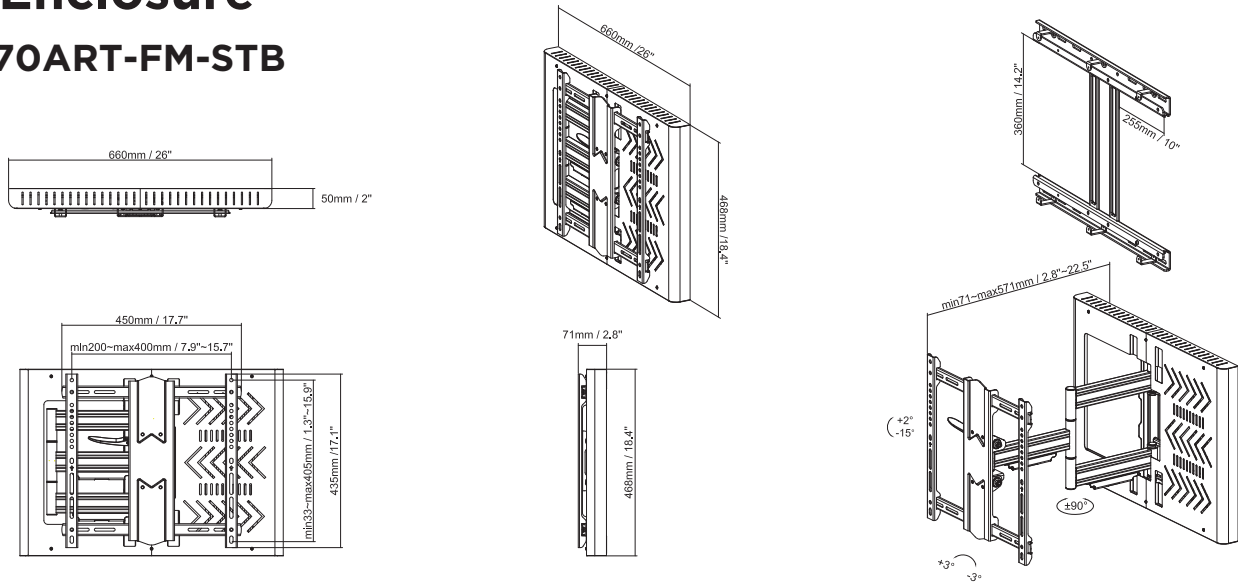

Fluid Motion 32-70" Hospitality Swivel Tilt Extend TV Mount with STB Enclosure

SB-3270ART-FM-STB

Features:

- Fits most 32"-70" TVs
- Installed on Solid walls or 16" Dual Stud Walls (24" optional)
- Swivel, Tilt & Extend your TV
- Up to 110 lbs
- Max extension 22.5" which allows true 90-degree swivel range
- Fits various STB/media boxes up to 13.7"x9.8"x1.6"
- Covers can easily be removed for servicibility
- Effortless FINGER TOUCH - FLUID MOTION
- Detachable VESA & Wall Plates for easy assembly
- Toolless Tilt & Lock adjustment knob

Max size of media box :

345x245x40mm

1

2

3

4

Fluid Motion 32-70" Hospitality Swivel Tilt Extend TV Mount with STB Enclosure

SB-3270ART-FM-STB

Fluid Motion 32-70" Hospitality Swivel Tilt Extend TV Mount with STB Enclosure

SB-3270ART-FM-STB

SPECIFICATIONS:

UPC CODE	TV Size Range	MAX Weight Capacity	Mounting Pattern (Universal VESA)	Mounting Profile	Extension Range
	32-70"	110 lbs 4 Times Strength Tested	200x100,200x200,300x200 300x300,400x200,400x300 400x400	2.8"	22.5"
TILT RANGE	Swivel Range	Post Install Screen Level Adjustment	Hardware Kit	UL LISTED	Warranty
+2 / -15 degrees	+90 / -90 degrees	+3 / -3 degrees	Included	UL LISTED	5 Years