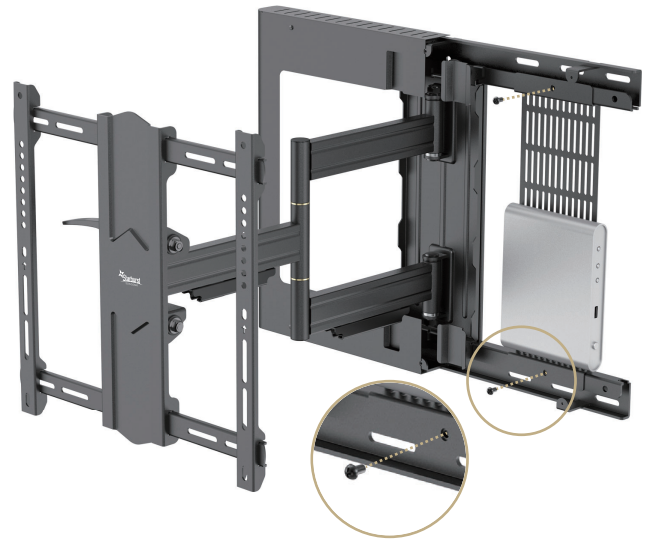

EFFORTLESS FLUID MOTION - SWIVEL TILT EXTEND TV WALL MOUNT

The Starburst SB-3270ART-FM-STB (FLUID MOTION) with built in Media (STB) Set Top Box Holder fits most flat panel TVs 32" to 70". The new contemporary open air STB design conceals and secures the media box perfectly! Single articulating arm allows you to tilt, swivel and extend your TV to ensure the optimal viewing angle no matter where you are in the room. Finger Touch tilting technology allows effortless tilt with just a touch of fingers.

Fluid Motion 32-70" Hospitality Swivel Tilt Extend TV Mount with STB Enclosure

SB-3270ART-FM-STB

Features:

- Fits most 32"-70" TVs
- Installed on Solid walls or 16" Dual Stud Walls (24" optional)
- Swivel, Tilt & Extend your TV
- Up to 110 lbs
- Max extension 22.5" which allows true 90-degree swivel range
- Fits various STB/media boxes up to 13.7"x9.8"x1.6"
- Covers can easily be removed for servicibility
- Effortless FINGER TOUCH - FLUID MOTION
- Detachable VESA & Wall Plates for easy assembly
- Toolless Tilt & Lock adjustment knob

Max size of media box :

345x245x40mm

1

2

3

4

Fluid Motion 32-70" Hospitality Swivel Tilt Extend TV Mount with STB Enclosure

SB-3270ART-FM-STB

Fluid Motion 32-70" Hospitality Swivel Tilt Extend TV Mount with STB Enclosure

SB-3270ART-FM-STB

SPECIFICATIONS:

UPC CODE	TV Size Range	MAX Weight Capacity	Mounting Pattern (Universal VESA)	Mounting Profile	Extension Range
	32-70"	110 lbs 4 Times Strength Tested	200x100,200x200,300x200 300x300,400x200,400x300 400x400	2.8"	22.5"
TILT RANGE	Swivel Range	Post Install Screen Level Adjustment	Hardware Kit	UL LISTED	Warranty
+2 / -15 degrees	+90 / -90 degrees	+3 / -3 degrees	Included	UL LISTED	5 Years