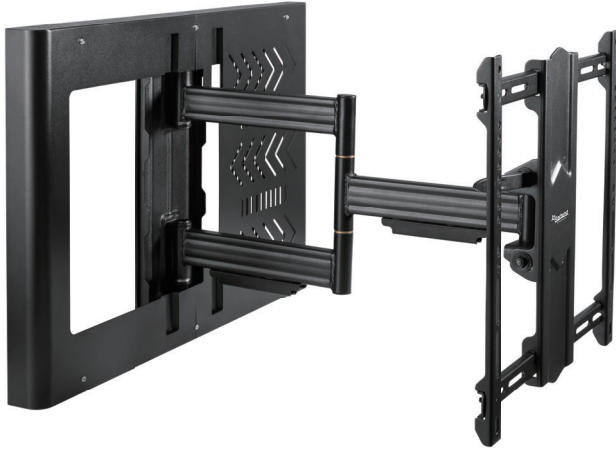

Fluid Motion 32-70" Hospitality Swivel Tilt Extend TV Mount with STB Enclosure

SB-3270ART-FM-STB

Fluid Motion

WHY STARBURST?

Starburst Technologies (Starburst) TV-DISPLAY Wall Mounts offer an unbeatable combination of quality and a cost effective price point. Each mount has been designed to work not only in the home, but also in a more demanding Commercial environment.

EFFORTLESS FLUID MOTION - SWIVEL TILT EXTEND TV WALL MOUNT

The Starburst SB-3270ART-FM-STB (FLUID MOTION) with built in Media (STB) Set Top Box Holder fits most flat panel TVs 32" to 70". The new contemporary open air STB design conceals and secures the media box perfectly! Single articulating arm allows you to tilt, swivel and extend your TV to ensure the optimal viewing angle no matter where you are in the room. Finger Touch tilting technology allows effortless tilt with just a touch of fingers.

Fluid Motion 32-70" Hospitality Swivel Tilt Extend TV Mount with STB Enclosure

SB-3270ART-FM-STB

Features:

- Fits most 32"-70" TVs
- Installed on Solid walls or 16" Dual Stud Walls (24" optional)
- Swivel, Tilt & Extend your TV
- Up to 110 lbs
- Max extension 22.5" which allows true 90-degree swivel range
- Fits various STB/media boxes up to 13.7"x9.8"x1.6"
- Covers can easily be removed for servicibility
- Effortless FINGER TOUCH - FLUID MOTION
- Detachable VESA & Wall Plates for easy assembly
- Toolless Tilt & Lock adjustment knob

Fluid Motion 32-70" Hospitality Swivel Tilt Extend TV Mount with STB Enclosure

SB-3270ART-FM-STB

SPECIFICATIONS:

UPC CODE	TV Size Range	MAX Weight Capacity	Mounting Pattern (Universal VESA)	Mounting Profile	Extension Range
	32-70"	110 lbs 4 Times Strength Tested	200x100,200x200,300x200 300x300,400x200,400x300 400x400	2.8"	22.5"
TILT RANGE	Swivel Range	Post Install Screen Level Adjustment	Hardware Kit	UL LISTED	Warranty
+2 / -15 degrees	+90 / -90 degrees	+3 / -3 degrees	Included	UL LISTED	5 Years