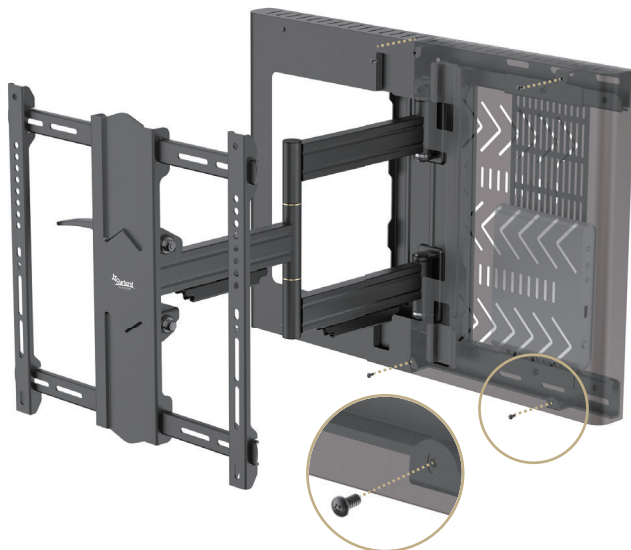

EFFORTLESS FLUID MOTION - SWIVEL TILT EXTEND TV WALL MOUNT

The Starburst SB-3270ART-FM-STB (FLUID MOTION) with built in Media (STB) Set Top Box Holder fits most flat panel TVs 32" to 70". The new contemporary open air STB design conceals and secures the media box perfectly! Single articulating arm allows you to tilt, swivel and extend your TV to ensure the optimal viewing angle no matter where you are in the room. Finger Touch tilting technology allows effortless tilt with just a touch of fingers.

Fluid Motion 32-70" Hospitality Swivel Tilt Extend TV Mount with STB Enclosure

SB-3270ART-FM-STB

Features:

- Fits most 32"-70" TVs
- Installed on Solid walls or 16" Dual Stud Walls (24" optional)
- Swivel, Tilt & Extend your TV
- Up to 110 lbs
- Max extension 22.5" which allows true 90-degree swivel range
- Fits various STB/media boxes up to 13.7"x9.8"x1.6"
- Covers can easily be removed for servicibility
- Effortless FINGER TOUCH - FLUID MOTION
- Detachable VESA & Wall Plates for easy assembly
- Toolless Tilt & Lock adjustment knob

Max size of media box :

345x245x40mm

1

2

3

4

Fluid Motion 32-70" Hospitality Swivel Tilt Extend TV Mount with STB Enclosure

SB-3270ART-FM-STB

Fluid Motion 32-70" Hospitality Swivel Tilt Extend TV Mount with STB Enclosure

SB-3270ART-FM-STB

SPECIFICATIONS:

UPC CODE	TV Size Range	MAX Weight Capacity	Mounting Pattern (Universal VESA)	Mounting Profile	Extension Range
	32-70"	110 lbs 4 Times Strength Tested	200x100,200x200,300x200 300x300,400x200,400x300 400x400	2.8"	22.5"
TILT RANGE	Swivel Range	Post Install Screen Level Adjustment	Hardware Kit	UL LISTED	Warranty
+2 / -15 degrees	+90 / -90 degrees	+3 / -3 degrees	Included	UL LISTED	5 Years