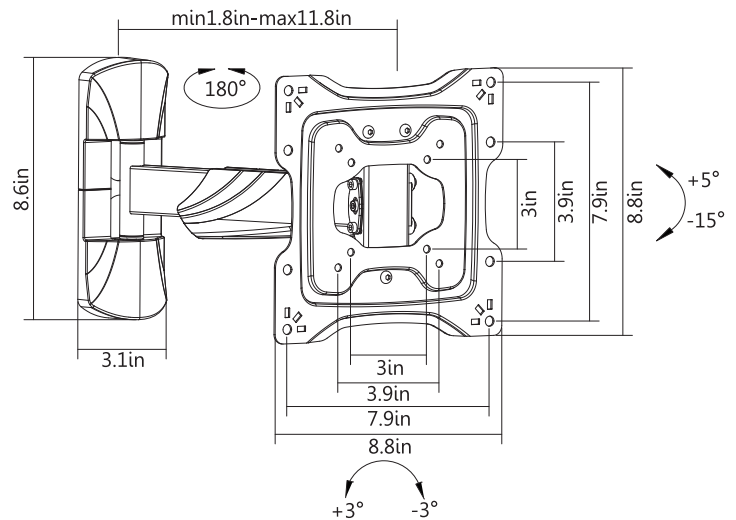

Pro Series

Elegant Swivel Tilt Extend TV Wall Mount

For 17-40" Displays

SB-1740PS

Screen Size
17" ~ 40"

VESA Compatible
**75x75 100x100
200x100 200x200**

Weight Capacity
35kg/77lbs

Profile to Wall
**45-300mm/
1.8"-11.8"**

Tilt Range
+5° ~ -15°

Swivel Range
+90° ~ -90°

Screen Level
+3° ~ -3°

Three Times
Strength Tested

Cable
Management

| Item No. | SB-1740PS |
|-----------------|----------------------------------|
| Fit Screen Size | 17"-40" |
| Weight Capacity | 35kg/77lbs |
| VESA Compatible | 75x75, 100x100, 200x100, 200x200 |
| Profile | 45-300mm(1.8"-11.8") |
| Tilt Range | +5°--15° |
| Swivel Range | +90°--90° |
| Screen Level | +3°--3° |
| Material | Steel, Plastic |