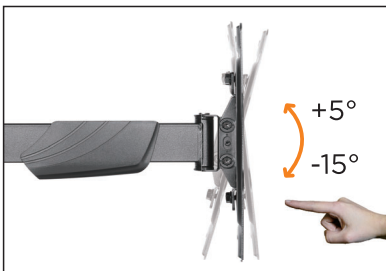

Pro Series

Elegant Swivel Tilt Extend TV Wall Mount

For 17-40" Displays

Free-Tilting Design
for multiple monitor viewing angles

Built-In Level Adjustment
ensures perfect positioning

Cable Management
keeps everything organized

Pro Series

Elegant Swivel Tilt Extend TV Wall Mount

For 17-40" Displays

SB-1740PS

Screen Size
17" ~ 40"

VESA Compatible
**75x75 100x100
200x100 200x200**

Weight Capacity
35kg/77lbs

Profile to Wall
**45-300mm/
1.8"-11.8"**

Tilt Range
+5° ~ -15°

Swivel Range
+90° ~ -90°

Screen Level
+3° ~ -3°

Three Times
Strength Tested

Cable
Management

| Item No. | SB-1740PS |
|-----------------|----------------------------------|
| Fit Screen Size | 17"-40" |
| Weight Capacity | 35kg/77lbs |
| VESA Compatible | 75x75, 100x100, 200x100, 200x200 |
| Profile | 45-300mm(1.8"-11.8") |
| Tilt Range | +5°--15° |
| Swivel Range | +90°--90° |
| Screen Level | +3°--3° |
| Material | Steel, Plastic |