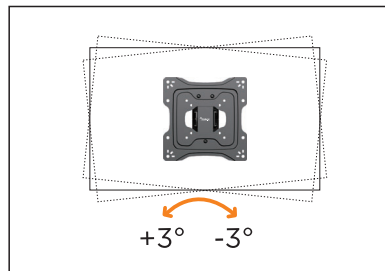

Pro Series

Elegant Swivel Tilt Extend TV Wall Mount

For 17-40" Displays

Free-Tilting Design
for multiple monitor viewing angles

Built-In Level Adjustment
ensures perfect positioning

Cable Management
keeps everything organized

Pro Series

Elegant Swivel Tilt Extend TV Wall Mount

For 17-40" Displays

SB-1740PS

Screen Size
17" ~ 40"

VESA Compatible
**75x75 100x100
200x100 200x200**

Weight Capacity
35kg/77lbs

Profile to Wall
**45-300mm/
1.8"-11.8"**

Tilt Range
+5° ~ -15°

Swivel Range
+90° ~ -90°

Screen Level
+3° ~ -3°

Three Times
Strength Tested

Cable
Management

| Item No. | SB-1740PS |
|-----------------|----------------------------------|
| Fit Screen Size | 17"-40" |
| Weight Capacity | 35kg/77lbs |
| VESA Compatible | 75x75, 100x100, 200x100, 200x200 |
| Profile | 45-300mm(1.8"-11.8") |
| Tilt Range | +5°--15° |
| Swivel Range | +90°--90° |
| Screen Level | +3°--3° |
| Material | Steel, Plastic |