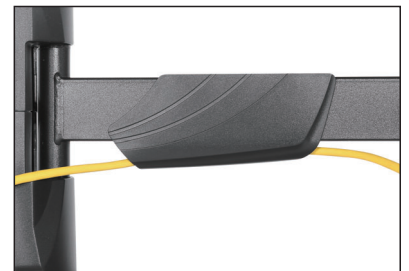

Pro Series

Elegant Swivel Tilt Extend TV Wall Mount

For 17-40" Displays

Free-Tilting Design
for multiple monitor viewing angles

Built-In Level Adjustment
ensures perfect positioning

Cable Management
keeps everything organized

Pro Series

Elegant Swivel Tilt Extend TV Wall Mount

For 17-40" Displays

SB-1740PS

Screen Size
17" ~ 40"

VESA Compatible
**75x75 100x100
200x100 200x200**

Weight Capacity
35kg/77lbs

Profile to Wall
**45-300mm/
1.8"-11.8"**

Tilt Range
+5° ~ -15°

Swivel Range
+90° ~ -90°

Screen Level
+3° ~ -3°

Three Times
Strength Tested

Cable
Management

| Item No. | SB-1740PS |
|-----------------|----------------------------------|
| Fit Screen Size | 17"-40" |
| Weight Capacity | 35kg/77lbs |
| VESA Compatible | 75x75, 100x100, 200x100, 200x200 |
| Profile | 45-300mm(1.8"-11.8") |
| Tilt Range | +5°--15° |
| Swivel Range | +90°--90° |
| Screen Level | +3°--3° |
| Material | Steel, Plastic |