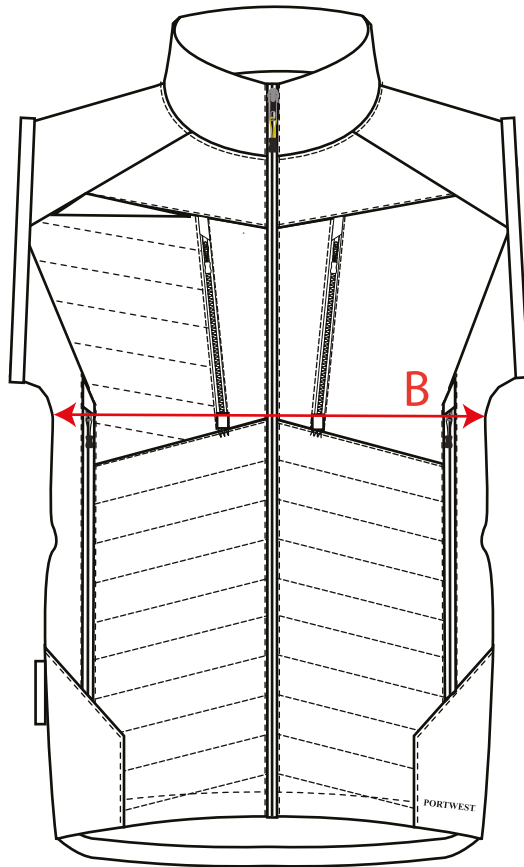

STYLE NO: DX470

DESCRIPTION: DX4 GILET

DX470

REVISION	Size	S	Marker Sample M	L	XL	2XL	3XL	TOL
		TO FIT CHEST	92-96	100-104	108-112	116-124	128-132	136-140
A	CENTRE BACK LENGTH (CB NECK TO BACK HEM)	73	74	75	76	77	78	1
B	½ CHEST	53	57	61	67	71	75	1