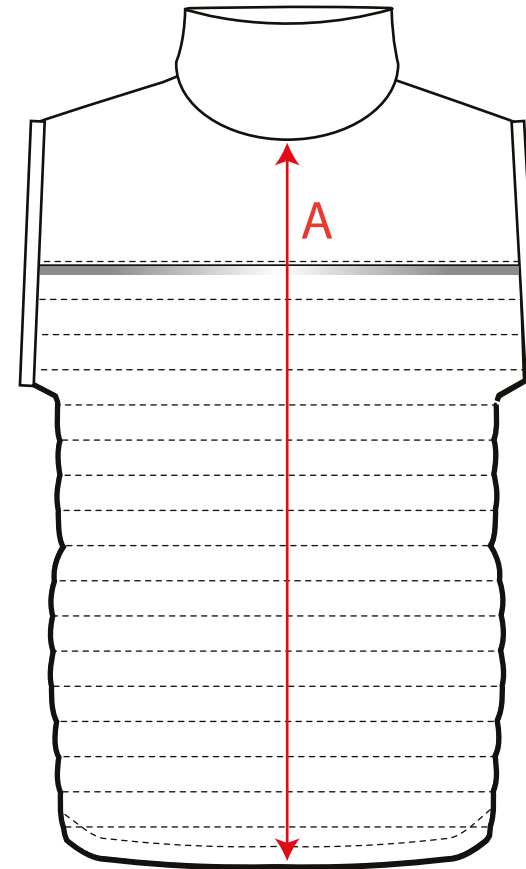

STYLE NO: DX470

DESCRIPTION: DX4 GILET

DX470

REVISION	Size	S	Marker Sample M	L	XL	2XL	3XL	TOL
		TO FIT CHEST	92-96	100-104	108-112	116-124	128-132	136-140
A	CENTRE BACK LENGTH (CB NECK TO BACK HEM)	73	74	75	76	77	78	1
B	½ CHEST	53	57	61	67	71	75	1