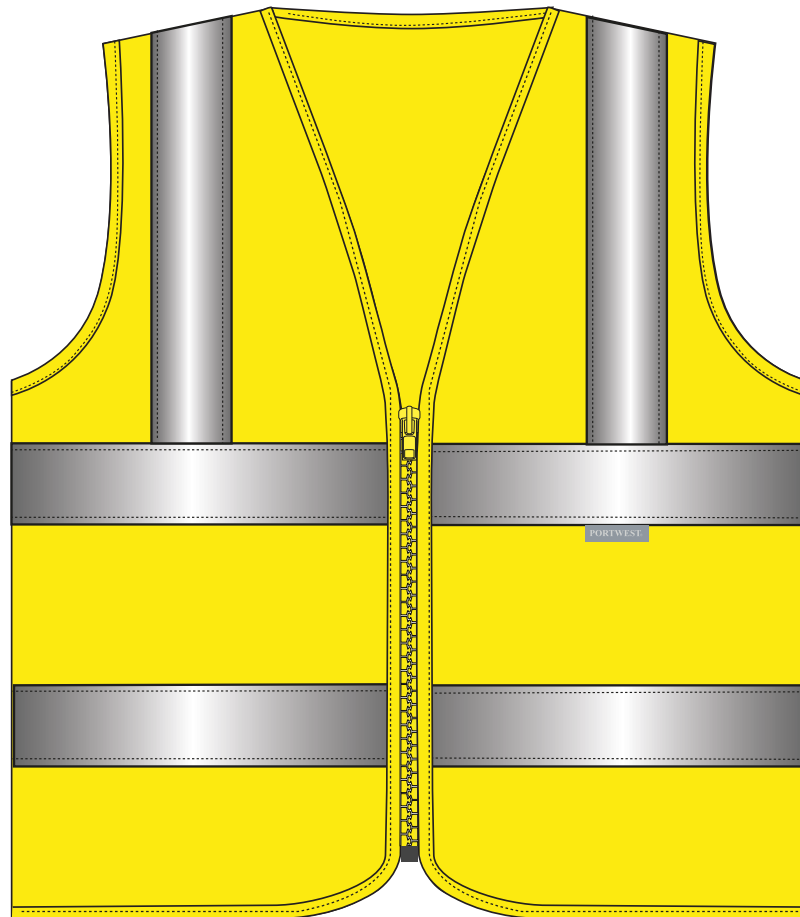

Measurements in cm:		S	M	L	XL	XXL	3XL
A	Garment chest	108	112	120	132	140	148
B	Centre back length	75	75	75	75	75	75
C	Shoulder	16	16.5	17.5	18.5	19.5	20.5
D	Hem	108	112	120	132	140	148
RO2	Distance between vertical reflective tapes	29	31	33	35	37	39

STYLE NO: TBC

DESCRIPTION: Quote 26330

FABRIC: 100% Polyester Warp Knit 125gsm

COLOUR: Yellow

STYLE
NO: G475

DESCRIPTION: Hi-Vis Glowtex Executive Jacket

FABRIC: 100% Polyester Warp Knit 125gsm

COLOUR: **Orange**

STYLE
NO: G475

DESCRIPTION: Hi-Vis Glowtex Executive Jacket

FABRIC: 100% Polyester Warp Knit 125gsm

COLOUR: