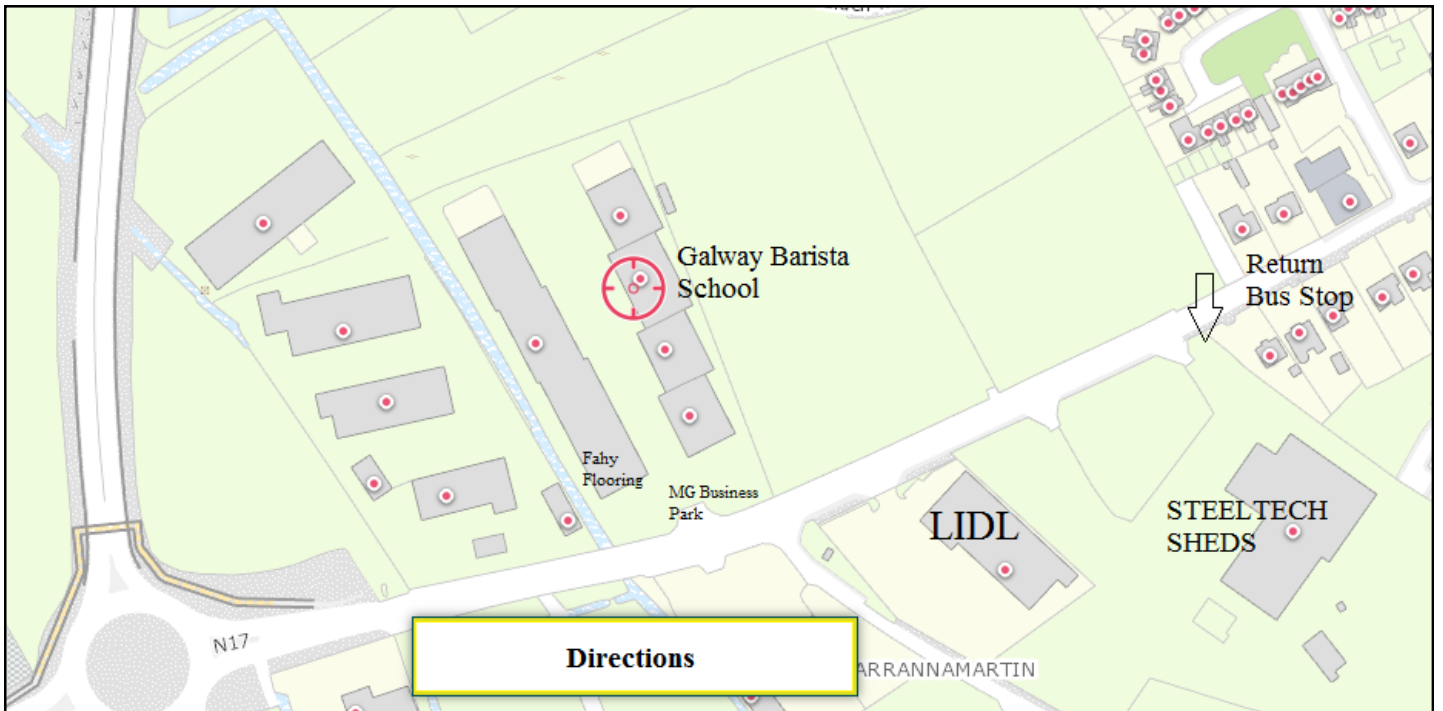

GALWAY BARISTA SCHOOL
Passionate about Coffee

Where we are?

Unit 11 MG Business Park

Galway Road

Tuam

Co Galway

H54 F308

The Entrance to the MG Business Park

Travelling by Car? Use the EirCode **H54 F308**

- We are located at Unit 11 in the MG Business Park,
- You will see Fahy Flooring at the top of the Estate.
- The school is in the block on the RIGHT-HAND side as you come into the Estate.
- We are exactly half way along the right-hand block.
- There is a sign on the door-window.
- The School is located upstairs.