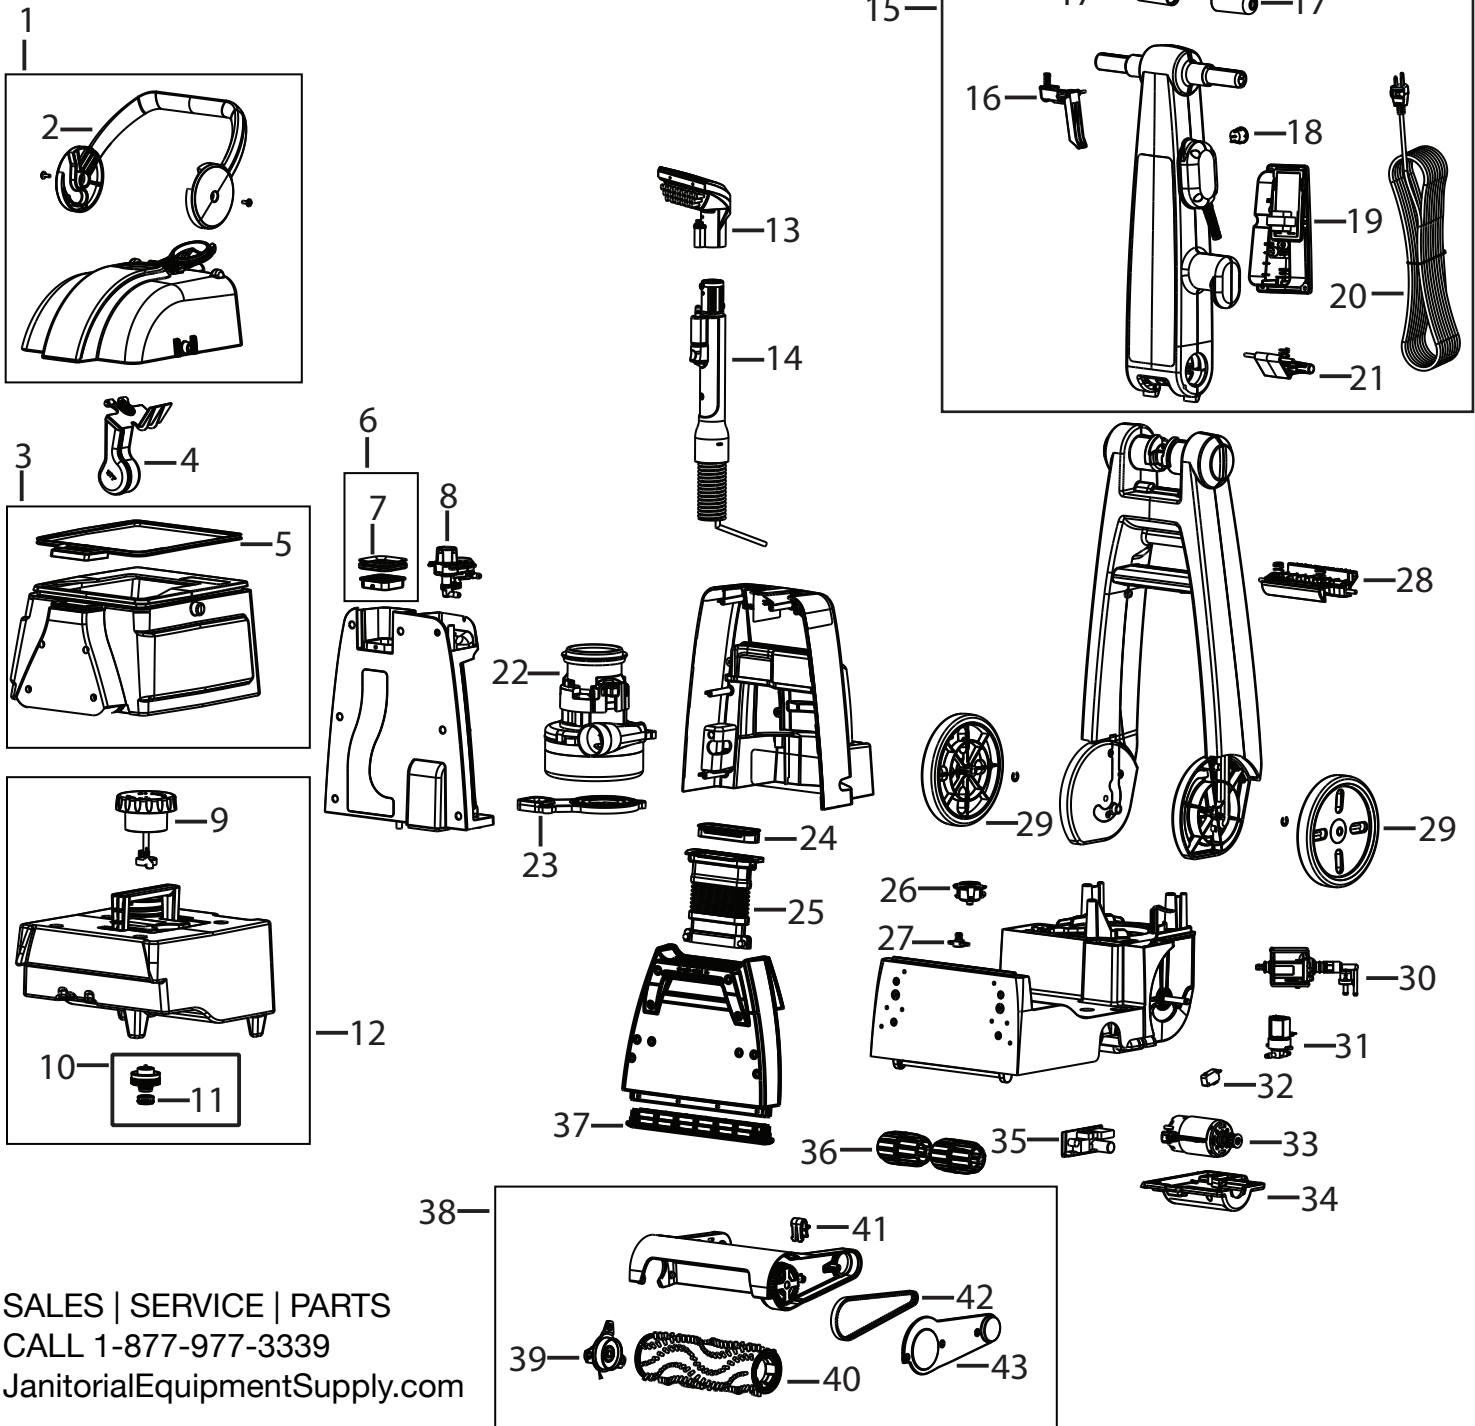

Big Green Clean Machine Rental

BG10 Series

SALES | SERVICE | PARTS
 CALL 1-877-977-3339
 JanitorialEquipmentSupply.com

Big Green Clean Machine Rental

BG10 Series

KEY	PART NO	DESCRIPTION	KEY	PART NO	DESCRIPTION
1	2037449	Water Seperator Assembly - Green	28	2037441	Lower Handle Detent Assembly - Green
1	2037521	Water Seperator Assembly - Purple	28	2037520	Lower Handle Detent Assembly - Purple
2	2037450	Water Seperator Handle Assembly	29	2037447	Wheel Assembly w/E-Clip
3	2037452	Dirt Tank Assembly - Green	30	2037433	Pump Assembly
3	2037517	Dirt Tank Assembly - Purple	31	2037436	Solenoid Valve
4	2037451	Float	32	2036759	Microswitch - Brush
5	2037453	Dirty Tank Gasket	33	2037431	Foot Motor Assembly
6	2037463	Upper Housing Filter Assembly	34	2037466	Brush Motor Cover Assembly
7	2037468	Vac Motor Duct Gasket	35	2037434	Circuit Board Assembly - Foot Motor
8	2037439	Flow Indicator Assembly	36	2037469	Base Roller
9	2037455	Clean Tank Cap Assembly	37	2037530	Nozzle Assembly
10	2036675	Cap & Insert Assembly - Water Tank	38	2037462	Brush Carriage Assembly
11	2036679	Autoload Gasket	39	2037459	Brush Endcap
12	2037454	Clean Tank Assembly	40	2037458	Brush
12	2037518	Clean Tank Assembly - Purple	41	2037470	Brush Carriage Clip
13	2036654	6" Upholstery Tool - Clear Lens	42	2037460	Belt
13	2037444	6" Upholstery Tool - Opaque Lens	43	2037461	Brush Carriage Plate Assembly
14	2037443	Hose Assembly w/Screwed on 6" Tool			
14	2037523	Hose Assembly (No Tool Attachment)	xx	2037438	Internal Tubing - 3 feet
14	2037524	Hose Assembly w/Deep Reach Tool	xx	2037442	Hose Bag
15	2037446	Handle Assembly w/Hour Meter - Green	xx	2037467	Special Screw Pack
15	2037522	Handle Assembly w/Hour Meter - Purple	xx	2037516	Black Deep Reach Tool (picture)
16	2037464	Spray Trigger			
17	2037448	Handle Grip Assembly (1)			
18	2037435	On/Off Switch			
19	2037437	Hour Meter Assembly			
20	2037445	Cord Assembly			
21	2037440	Upper Handle Detent Assembly - Green			
21	2037519	Upper Handle Detent Assembly - Purple			
22	2037432	Vacuum Motor Assembly			
23	2037465	Motor Mount Assembly			
24	2037456	Nozzle Gasket			
25	2037457	Nozzle Assembly			
26	2037429	Receiver Screen			
27	2037430	Spray Tip w/Screw			