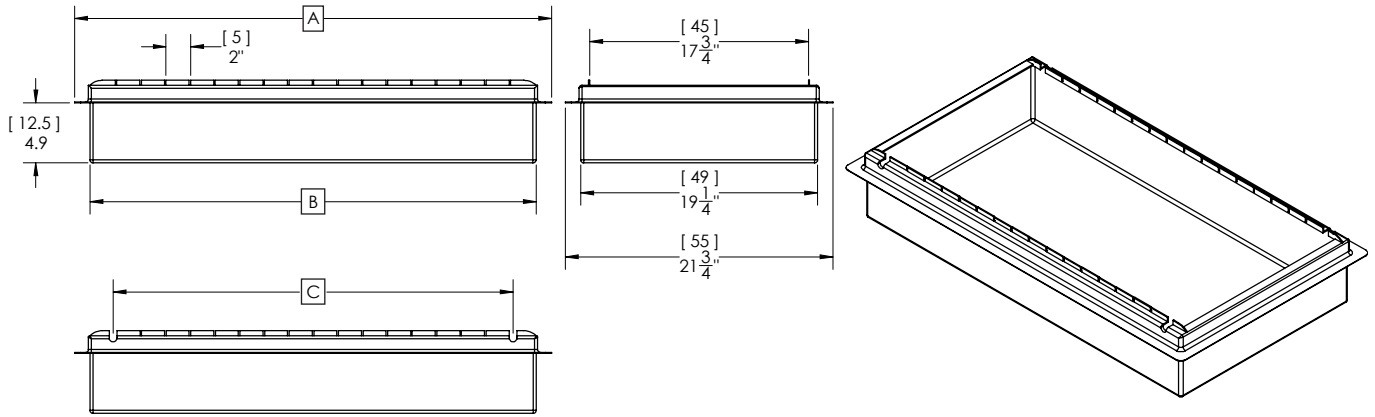

All grills come with cutouts (slots) on the front and rear sides for skewer placement. The “P” option denotes the circular punches which are added for ease of integration with the KabobMaster Rotisseries.

Use of wood, charcoal and mesquite woods are suitable and recommended heat sources for all Stone Series Grills

Materials: Galvanized steel with stainless steel lip and lid

Installation

The KabobMaster Stone Series Grills are designed to drop into a countertop. Once the grill is installed, the user must line the inside of the grill with split fire bricks (not included) to protect the countertop from high temperatures. The cutout needs to be at least 6 in. [15 cm.] deep. However, it is recommended to keep the area below your grill clear for better heat dissipation. If you plan to add a KabobMaster rotisserie, leave 7 in. [18 cm] of room behind the grill to provide adequate space for the rotisserie.

Countertop Cutout

Model	Cutout Dimensions	
	L	W
Stone 30	31 in. [79 cm.]	20 in. [51 cm.] All Stone Grills have the same width
Stone 36	37 in. [94 cm.]	
Stone 42	43 in. [109 cm.]	
Stone 48	49 in. [125 cm.]	
Stone 60	61 in. [155 cm.]	

Dimensions

*"P" option with circular punches for optional
KabobMaster Automatic Rotisseries (Sold Separately)*

Model	A	B	C
Stone 30	32 3/4 in. 83 cm.	30 1/4 in. 77 cm.	27 1/2 in. 70 cm.
Stone 36	38 3/4 in. 98.5 cm.	36 1/4 in. 92 cm.	32 1/2 in. 82.5 cm.
Stone 42	44 3/4 in. 114 cm.	42 1/4 in. 107 cm.	*P Option Not Available
Stone 48	50 3/4 in. 129 cm.	48 1/4 in. 122.5 cm.	44 1/2 in. 113 cm.
Stone 60	62 3/4 in. 159.5 cm.	60 1/4 in. 153 cm.	56 1/2 in. 143.5 cm.