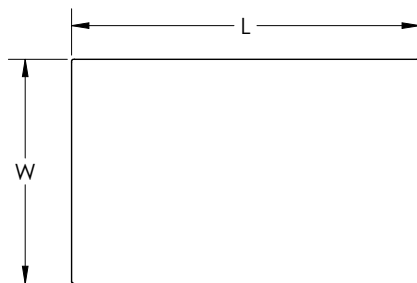

All grills come with cutouts (slots) on the front and rear sides for skewer placement. The “P” option denotes the circular punches which are added for ease of integration with the KabobMaster Rotisseries.

Use of wood, charcoal and mesquite woods are suitable and recommended heat sources for all Stone Series Grills

Materials: Galvanized steel with stainless steel lip and lid

Installation

The KabobMaster Stone Series Grills are designed to drop into a countertop. Once the grill is installed, the user must line the inside of the grill with split fire bricks (not included) to protect the countertop from high temperatures. The cutout needs to be at least 6 in. [15 cm.] deep. However, it is recommended to keep the area below your grill clear for better heat dissipation. If you plan to add a KabobMaster rotisserie, leave 7 in. [18 cm] of room behind the grill to provide adequate space for the rotisserie.

Countertop Cutout

Model	Cutout Dimensions	
	L	W
Stone 30	31 in. [79 cm.]	20 in. [51 cm.] All Stone Grills have the same width
Stone 36	37 in. [94 cm.]	
Stone 42	43 in. [109 cm.]	
Stone 48	49 in. [125 cm.]	
Stone 60	61 in. [155 cm.]	

Dimensions

*"P" option with circular punches for optional
KabobMaster Automatic Rotisseries (Sold Separately)*

Model	A	B	C
Stone 30	32 3/4 in. 83 cm.	30 1/4 in. 77 cm.	27 1/2 in. 70 cm.
Stone 36	38 3/4 in. 98.5 cm.	36 1/4 in. 92 cm.	32 1/2 in. 82.5 cm.
Stone 42	44 3/4 in. 114 cm.	42 1/4 in. 107 cm.	*P Option Not Available
Stone 48	50 3/4 in. 129 cm.	48 1/4 in. 122.5 cm.	44 1/2 in. 113 cm.
Stone 60	62 3/4 in. 159.5 cm.	60 1/4 in. 153 cm.	56 1/2 in. 143.5 cm.