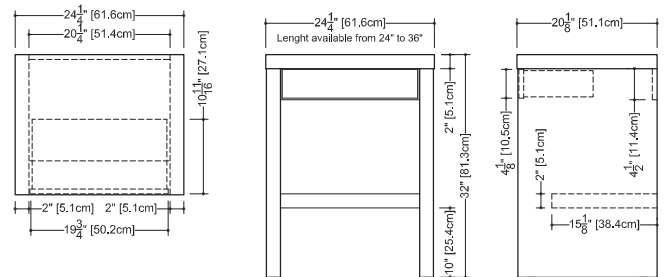

walnut

natural
chocolate

plan view

front view

side view

WETSTYLE cannot be held responsible for any technical errors and reserves the right to make revisions without notice.

Approximate measurement.
The manufacturer accept 1/4 (6.35mm) variance.