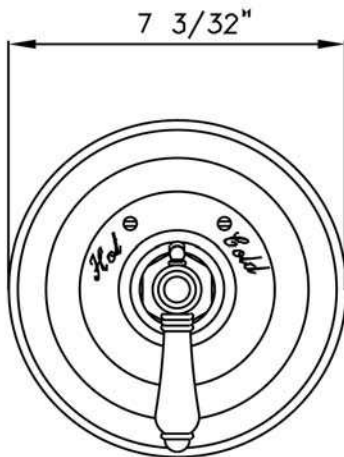

A4914LM & A4914LP