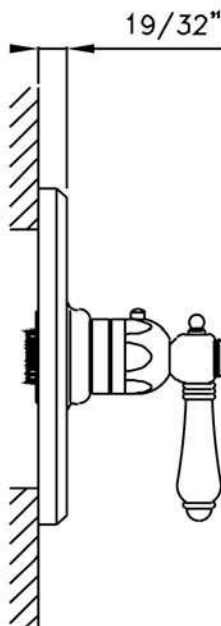

Trim Only for Therm/Non-Volume Controlled Valve

A4914LM (Metal Lever)

A4914XM (Cross Handle)

A4914LP (Porcelain Lever)

A4914LH (Hex Metal Lever)

A4914LC (Swarovski® Crystal Lever)

A4914XC (Swarovski® Crystal Cross Handle)

FEATURES

- Trimplate, and temperature control for the A4913BO Rough
- All brass trimplate, escutcheons and handle
- Temperature control includes pre-set safety stop with override
- Comes with C7913SET extension kit
- **Must order A4913BO or R1085BO rough valve to complete**

A4914LM & A4914LP

A4914XM

A4914LH

A4914XC

A4914LC

A4914 Spare Parts