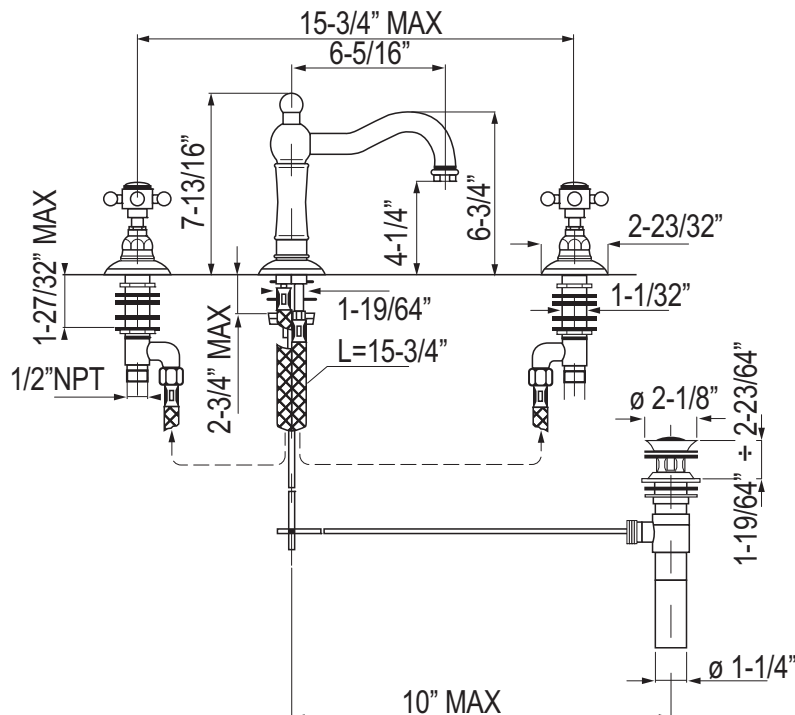

WARRANTY

- Limited Lifetime*
- No Warranty on Tuscan Brass Finish (TCB)

A1409XM

* For CA/V T, place a "-2" at end of model number for code compliant product. (Example A3608LMAPC-2)