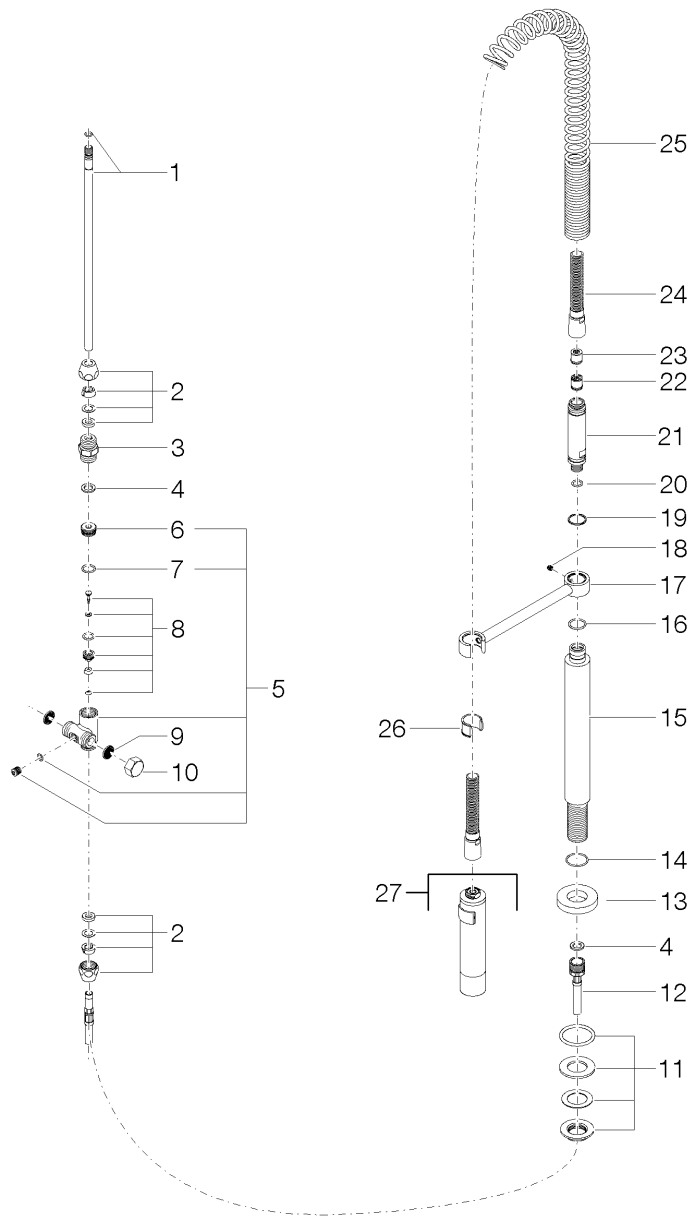

Product specifications

- 26 1/8" approximate height of Profi spray
 - Automatic diverter
 - Hand spray arm can be pivoted and locked into place
 - Can be installed with or without flange
 - Flange diameter 2 1/8"
 - Hand spray with descaling system designed to be combined with fittings of the TARA ULTRA, ELIO and Meta.02 series
- Internal backflow preventer.

Surfaces

- chrome 27789970-000010
- matt platinum 27789970-060010

Exploded assembly drawing

Order quantity

No.	Article number	Name	Installation quantity
1	0424020461090	pipe	1
2	04233004000ff	threaded connector	2
3	0924031681090	nipple	1
4	09142000290	seal	2
5	0417090461090	diverter	1
6	0924041121090	nipple	1
7	09141003390	seal	1
8	0421100311090	diverter	1
9	09230103990	insert	2
10	0421020060092	cap	1
11	0423100040390	fixing set	1
12	09300406790	hose	1
13	092810064ff	rosette	1
14	09141012090	seal	1
15	09111006610ff	connection	1
16	09141003190	seal	1
17	04172001400ff	holder	1
18	09311104990	pin	1
19	09141501290	ring	1
20	09141000390	seal	1
21	09300106710ff	adaptor	1
22	09230104090	back-flow preventer	1
23	09230108090	back-flow preventer	1
24	093002065ff	hose	1
25	09160203490	spring	1
26	09184003590	sleeve	1
27	04121109410ff	shower	1

Flow rate chart