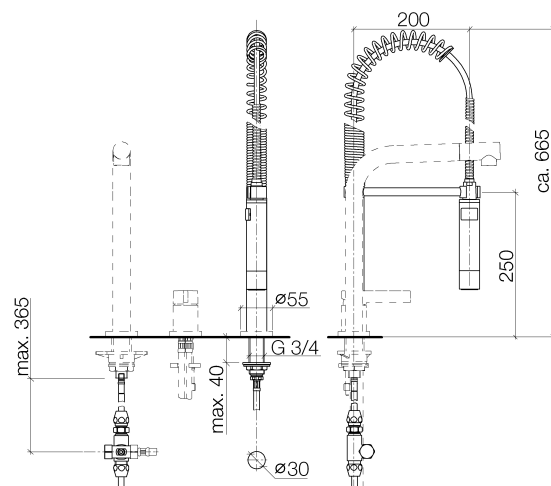

Product specifications

- 26 1/8" approximate height of Profi spray
 - Automatic diverter
 - Hand spray arm can be pivoted and locked into place
 - Can be installed with or without flange
 - Flange diameter 2 1/8"
 - Hand spray with descaling system designed to be combined with fittings of the TARA ULTRA, ELIO and Meta.02 series
- Internal backflow preventer.

Surfaces

- chrome 27789970-000010
- matt platinum 27789970-060010

Exploded assembly drawing

Order quantity

No.	Article number	Name	Installation quantity
1	0424020461090	pipe	1
2	04233004000ff	threaded connector	2
3	0924031681090	nipple	1
4	09142000290	seal	2
5	0417090461090	diverter	1
6	0924041121090	nipple	1
7	09141003390	seal	1
8	0421100311090	diverter	1
9	09230103990	insert	2
10	0421020060092	cap	1
11	0423100040390	fixing set	1
12	09300406790	hose	1
13	092810064ff	rosette	1
14	09141012090	seal	1
15	09111006610ff	connection	1
16	09141003190	seal	1
17	04172001400ff	holder	1
18	09311104990	pin	1
19	09141501290	ring	1
20	09141000390	seal	1
21	09300106710ff	adaptor	1
22	09230104090	back-flow preventer	1
23	09230108090	back-flow preventer	1
24	093002065ff	hose	1
25	09160203490	spring	1
26	09184003590	sleeve	1
27	04121109410ff	shower	1

Flow rate chart