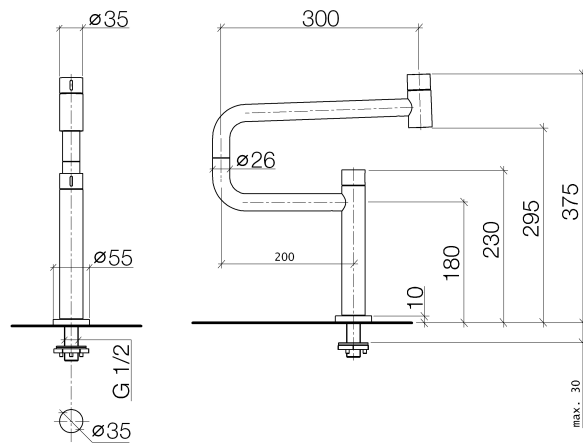

**Product specifications**

- **19 5/8" projection**
- Swivel spout 360°
- 11 5/8" height to aerator/spout outlet
- Total height 14 3/4"
- 1 3/8" hole diameter
- Flange 2 1/8"
- One water inlet, no mixing function
- Water flow rate limited to max. 1.5 gpm
- low lead compliant
- Laminar flow
- Two valves

**Surfaces**

- chrome 17800875-000010
- matt platinum 17800875-060010
- platinum 17800875-080010

**Exploded assembly drawing**

**Order quantity**

<b>No.</b>	<b>Article number</b>	<b>Name</b>	<b>Installation quantity</b>
1	092062025ff	handle	2
2	9090031460090	top	1
3	90230102603ff	aerator	1
4	09141007790	seal	2
5	09230103390	flow reducer	1
6	09311111290	pin	2
7	092822208ff	pipe	1
8	09281013790	ring	2
9	09141002290	seal	1
10	09281013890	ring	1
11	092062027ff	handle	1
12	9090031350090	top	1
13	09141004490	seal	2
14	09281013690	ring	1
15	04282222110ff	pipe	1
16	04300117510ff	casing	1
17	09281013990	ring	1
18	092787002ff	rosette	1
19	0430110387990	fixing set	1
20	1250597090	hose	1
21	09240422210ff	adaptor	1

**Flow rate chart**