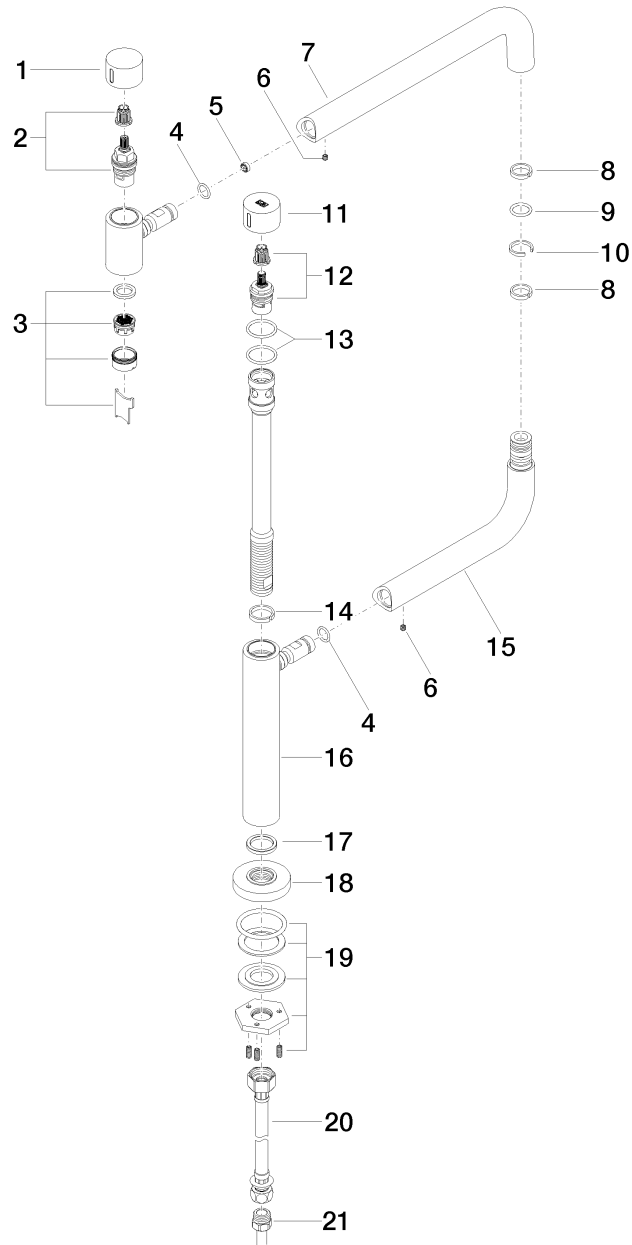

**Product specifications**

- **19 5/8" projection**
- Swivel spout 360°
- 11 5/8" height to aerator/spout outlet
- Total height 14 3/4"
- 1 3/8" hole diameter
- Flange 2 1/8"
- One water inlet, no mixing function
- Water flow rate limited to max. 1.5 gpm
- low lead compliant
- Laminar flow
- Two valves

**Surfaces**

- chrome 17800875-000010
- matt platinum 17800875-060010
- platinum 17800875-080010

**Exploded assembly drawing**

**Order quantity**

<b>No.</b>	<b>Article number</b>	<b>Name</b>	<b>Installation quantity</b>
1	092062025ff	handle	2
2	9090031460090	top	1
3	90230102603ff	aerator	1
4	09141007790	seal	2
5	09230103390	flow reducer	1
6	09311111290	pin	2
7	092822208ff	pipe	1
8	09281013790	ring	2
9	09141002290	seal	1
10	09281013890	ring	1
11	092062027ff	handle	1
12	9090031350090	top	1
13	09141004490	seal	2
14	09281013690	ring	1
15	04282222110ff	pipe	1
16	04300117510ff	casing	1
17	09281013990	ring	1
18	092787002ff	rosette	1
19	0430110387990	fixing set	1
20	1250597090	hose	1
21	09240422210ff	adaptor	1

**Flow rate chart**