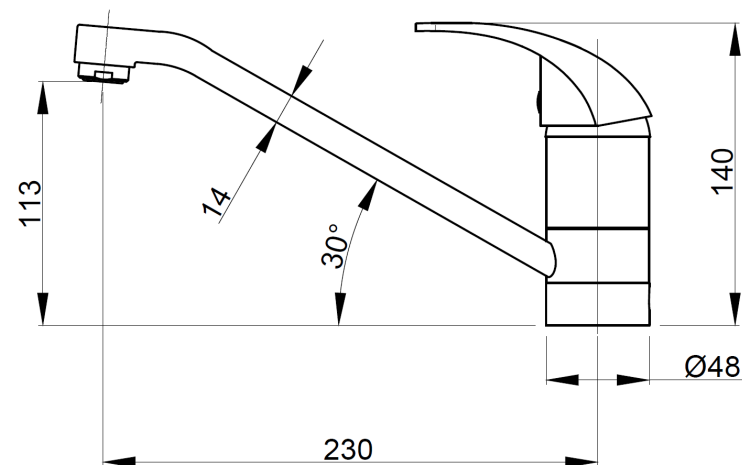

XSESSENTIAL — XFIT050SKM_CP

Note: Drawings are not to scale and are for reference only. Specifications and sizes can be changed by the manufacturer without notice. Refer to physical unit prior to installation

Product Specifications

Base Material	Stainless Steel
Finish	Chrome plated
Installation	Xpressfit Top Mount
Height	140mm
Projection	230mm
WELS Rating	4 star water efficiency, 7.5L per minute
Cartridge size	40mm
Warranty	2 years parts and labour, 15 years replacement on cartridge and pex inlet hoses