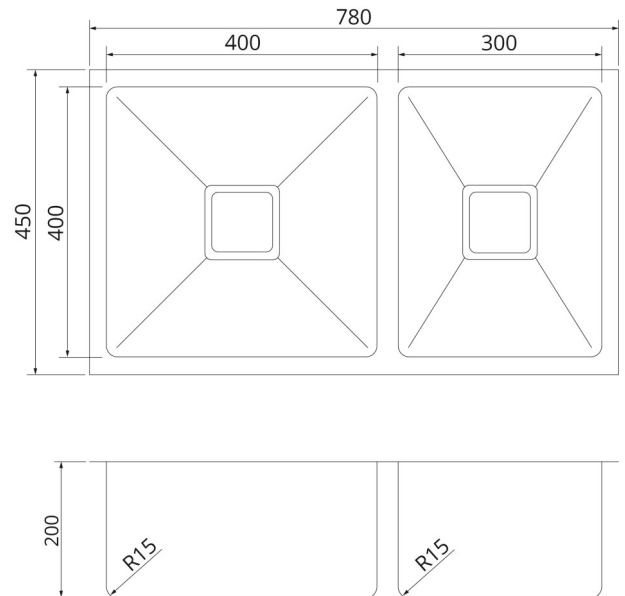

Qubix400 — Handcrafted 1 3/4 bowl

Product Specifications

Model	Qubix400
Finish	Brushed stainless steel
Bowl Capacity	31L & 23L bowl
Material	1.0mm 304 Stainless Steel
Installation	Drop in or undermount
Features	<ul style="list-style-type: none"> Handmade finish R15 radius corners for easy cleaning Designer square basket waste Acoustic absorbing lining Matching accessories available
Warranty	25 years (refer to applicable warranty statement)

Note: Drawings are not to scale and are for reference only. Specifications and sizes can be changed by the manufacturer without notice. Cut outs should be based on physical product measurements