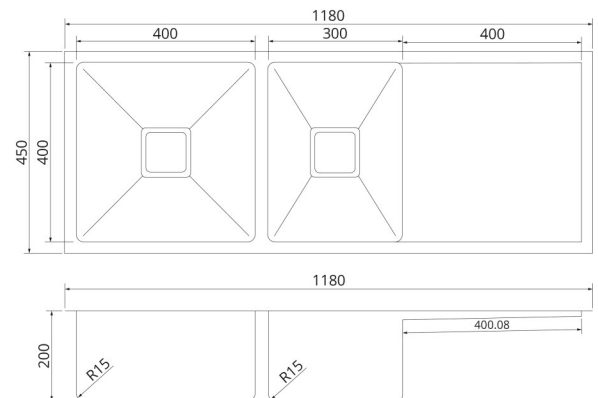

Qubix400D — Handcrafted 1 3/4 bowl with drainer

Product Specifications

Model	Qubix400D
Finish	Brushed stainless steel
Bowl Capacity	31L & 23L bowl
Material	1.2mm 304 Stainless Steel
Installation	Drop in or undermount
Features	<ul style="list-style-type: none"> Handmade finish R15 radius corners for easy cleaning Designer square basket waste Acoustic absorbing lining Matching accessories available
Warranty	25 years (refer to applicable warranty statement)

Note: Drawings are not to scale and are for reference only. Specifications and sizes can be changed by the manufacturer without notice. Cut outs should be based on physical product measurements