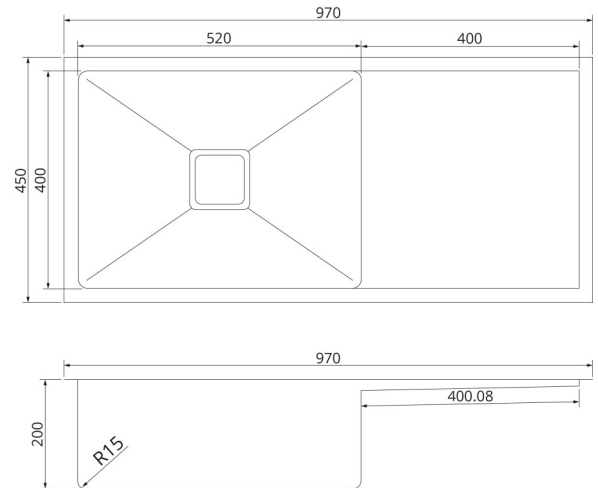

Qubix100D – Handcrafted single bowl with drainer

Product Specifications

Model	Qubix100D
Finish	Brushed stainless steel
Bowl Capacity	40L bowl
Material	1.2mm 304 Stainless Steel
Installation	Drop in or undermount
Features	<ul style="list-style-type: none"> Handmade finish R15 radius corners for easy cleaning Designer square basket waste Acoustic absorbing lining Matching accessories available
Warranty	25 years (refer to applicable warranty statement)

Note: Drawings are not to scale and are for reference only. Specifications and sizes can be changed by the manufacturer without notice. Cut outs should be based on physical product measurements