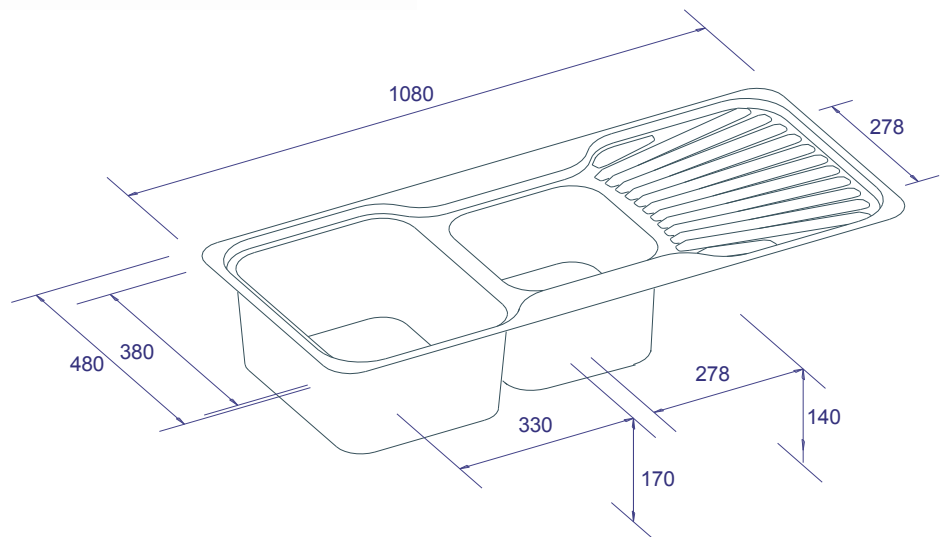

Maddison 300 – 1 & 3/4 Bowl, Single Drainer

Product Specification

Model	Maddison 300
Finish	Polished
No. of Bowls	Two
Configurations	Left / Right Hand Bowl With / Without taphole
Waste diameter	90mm
Stainless Steel	0.8mm 18/10

Note: Drawings are not to scale and are for reference only. Specifications and sizes can be changed by the manufacturer without notice. Cut outs should be based on physical product measurements