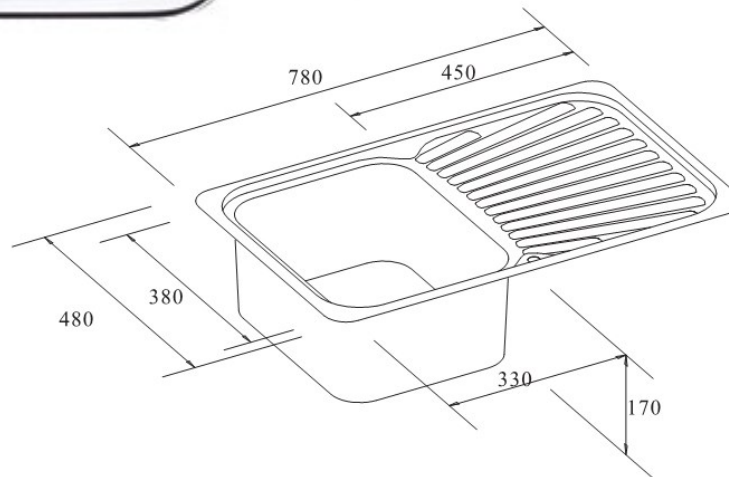

Maddison 200 – Single Bowl, Single Drainer

Size: 780mm x 480mm Bowl depth: 170mm

Product Specification

Model	Maddison 200
Finish	Polished
No. of Bowls	One
Configurations	Left / Right Hand Bowl With / Without taphole
Waste diameter	90mm
Stainless Steel	0.8mm 18/10

Note: Drawings are not to scale and are for reference only. Specifications and sizes can be changed by the manufacturer without notice. Cut outs should be based on physical product measurements