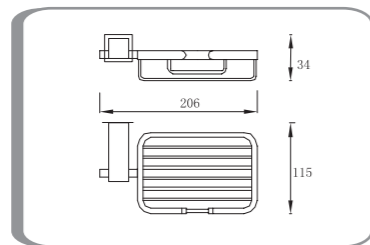

Single Towel Rail 750mm
BCRZSGLT

Double tumbler holder
BCRZTBLD

Robe hook
BCRZRB

Double Towel Rail 750mm
BCRZDBLT

Stella Bath Accessories

Tumbler holder
BSTELTBL5

Soap basket
BSTESOAP

Toilet roll holder
BSTETLT