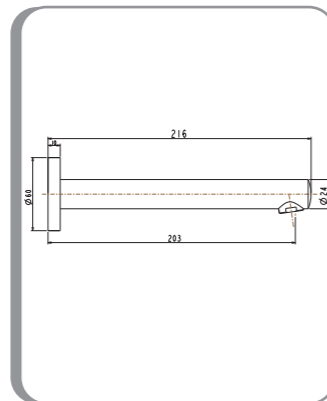

Stella Basin Mixer
STELBM

Stella High Basin Mixer
STELHBM

Stella Wall Shower Mixer
- with 110mm cover plate
STELSHM

Stella Wall Spout
SPOUTRD

Stella Shower & Rail
SHRRD

Suprema Basin Mixer SUP820
M820CP

Suprema Basin Mixer SUP920
M920CP