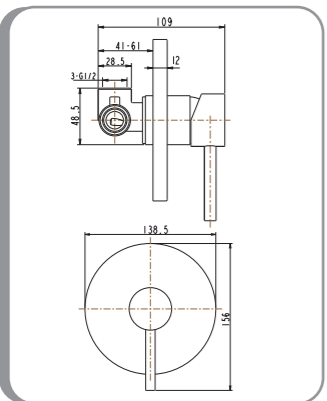

Stella Basin Mixer
STELBM

Stella High Basin Mixer
STELHBM

Stella Wall Shower Mixer
- with 110mm cover plate
STELSHM

Stella Wall Spout
SPOUTRD

Stella Shower & Rail
SHRRD

Suprema Basin Mixer SUP820
M820CP

Suprema Basin Mixer SUP920
M920CP