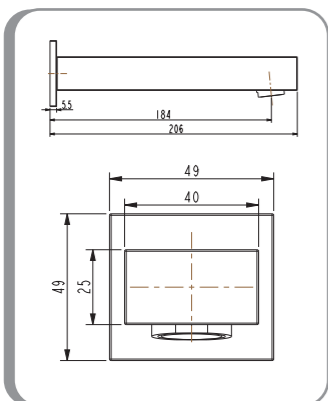

Cruz Mixer

Alba Mixer

Square Spout
SPOUTSQ

Cruz Wall Spout + Mixer
CRUZWM