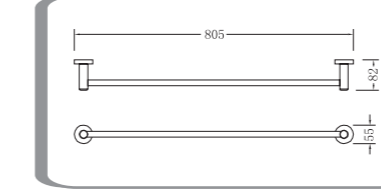

Towel ring
BSTETRG

Robe hook
BSTERB

Glass Shelf
BSTEGLS

Single Towel Rail 750mm
BSTESGLT

Double Towel Rail 750mm
BSTEDBLT

Di LUSO | **suprema**TM
APPLIANCES

Shinda International Pty Ltd

A.B.N 23 174 452 207