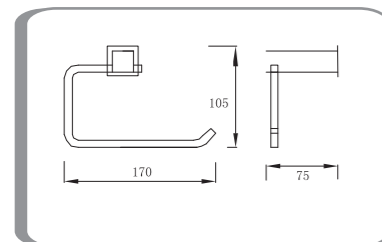

Single Towel Rail 750mm
BCRZSGLT

Double tumbler holder
BCRZTBLD

Robe hook
BCRZRB

Double Towel Rail 750mm
BCRZDBLT

Stella Bath Accessories

Tumbler holder
BSTELTBL5

Soap basket
BSTESOAP

Toilet roll holder
BSTETLT