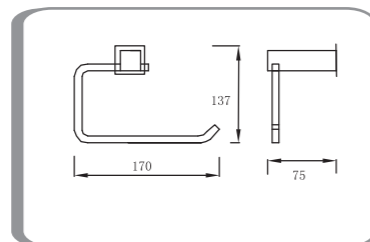

Single Towel Rail 750mm
BCRZSGLT

Double tumbler holder
BCRZTBLD

Robe hook
BCRZRB

Double Towel Rail 750mm
BCRZDBLT

Stella Bath Accessories

Tumbler holder
BSTELTBL5

Soap basket
BSTESOAP

Toilet roll holder
BSTETLT