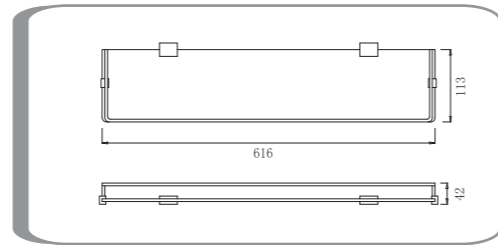

Single Towel Rail 750mm
BCRZSGLT

Double tumbler holder
BCRZTBLD

Robe hook
BCRZRB

Double Towel Rail 750mm
BCRZDBLT

Stella Bath Accessories

Tumbler holder
BSTELTBL5

Soap basket
BSTESOAP

Toilet roll holder
BSTETLT