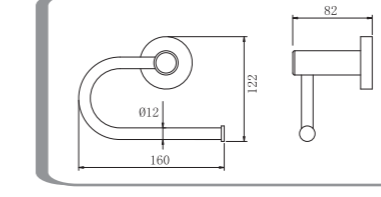

Single Towel Rail 750mm
BCRZSGLT

Double tumbler holder
BCRZTBLD

Robe hook
BCRZRB

Double Towel Rail 750mm
BCRZDBLT

Stella Bath Accessories

Tumbler holder
BSTELTBL5

Soap basket
BSTESOAP

Toilet roll holder
BSTETLT

Towel ring
BSTETRG

Robe hook
BSTERB

Glass Shelf
BSTEGLS

Single Towel Rail 750mm
BSTESGLT

Double Towel Rail 750mm
BSTEDBLT

Di LUSO | **suprema**TM
APPLIANCES

Shinda International Pty Ltd

A.B.N 23 174 452 207