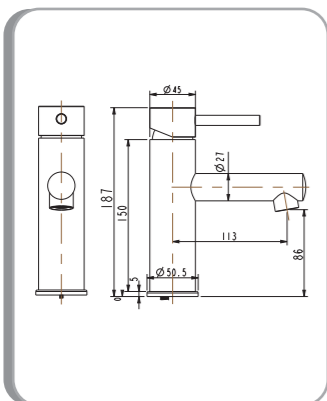

Stella Basin Mixer
STELBM

Stella High Basin Mixer
STELHBM

Stella Wall Shower Mixer
- with 110mm cover plate
STELSHM

Stella Wall Spout
SPOUTRD

Stella Shower & Rail
SHRRD

Suprema Basin Mixer SUP820
M820CP

Suprema Basin Mixer SUP920
M920CP