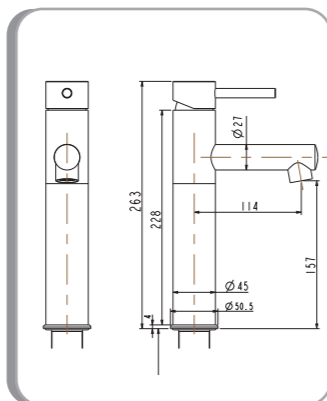

Stella Basin Mixer
STELBM

Stella High Basin Mixer
STELHBM

Stella Wall Shower Mixer
- with 110mm cover plate
STELSHM

Stella Wall Spout
SPOUTRD

Stella Shower & Rail
SHRRD

Suprema Basin Mixer SUP820
M820CP

Suprema Basin Mixer SUP920
M920CP