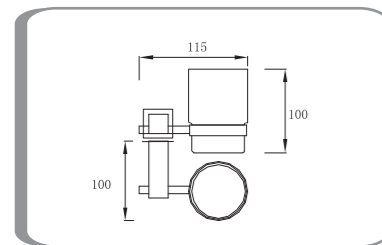

Single Towel Rail 750mm
BCRZSGLT

Double tumbler holder
BCRZTBLD

Robe hook
BCRZRB

Double Towel Rail 750mm
BCRZDBLT

Stella Bath Accessories

Tumbler holder
BSTELTBL5

Soap basket
BSTESOAP

Toilet roll holder
BSTETLT