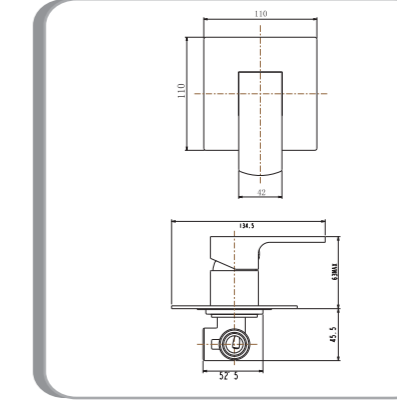

Alba Wall Spout + Mixer
ALBAWM