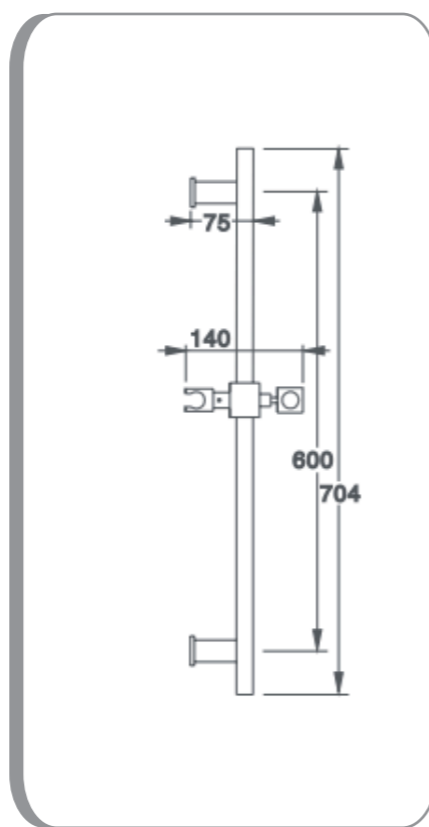

Cruz Mixer

Alba Mixer

Square Spout
SPOUTSQ

Cruz Wall Spout + Mixer
CRUZWM