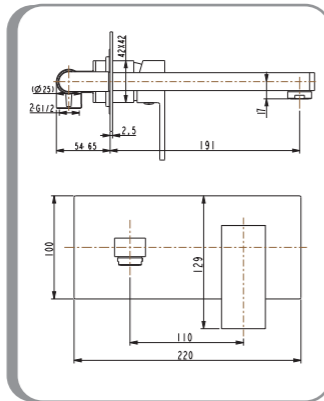

Cruz Mixer

Alba Mixer

Square Spout
SPOUTSQ

Cruz Wall Spout + Mixer
CRUZWM