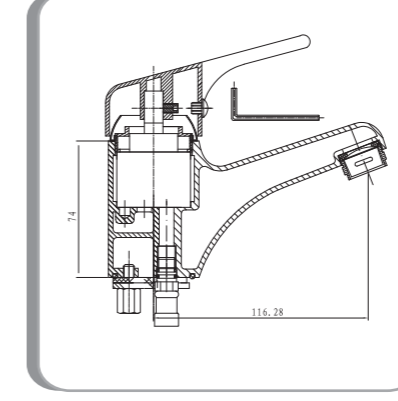

Stella Basin Mixer
STELBM

Stella High Basin Mixer
STELHBM

Stella Wall Shower Mixer
- with 110mm cover plate
STELSHM

Stella Wall Spout
SPOUTRD

Stella Shower & Rail
SHRRD

Suprema Basin Mixer SUP820
M820CP

Suprema Basin Mixer SUP920
M920CP

Suprema Wall Mixer SUP840
M840CP

Hyatt Basin Mixer
HYATT 20

Cruz Bath Accessories

Tumbler holder
BCRZTBL5

Soap basket
BCRZSOAP

Glass Shelf - 612mm
BCRZGSH

Toilet roll holder
BCRZTLT

Towel ring
BCRZTRG