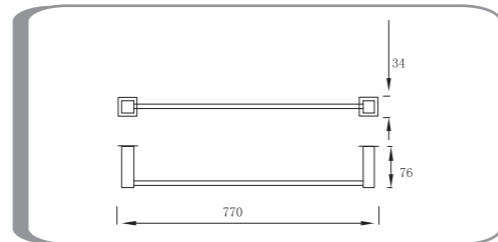

Single Towel Rail 750mm
BCRZSGLT

Double tumbler holder
BCRZTBLD

Robe hook
BCRZRB

Double Towel Rail 750mm
BCRZDBLT

Stella Bath Accessories

Tumbler holder
BSTELTBL5

Soap basket
BSTESOAP

Toilet roll holder
BSTETLT