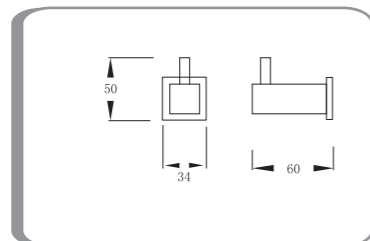

Single Towel Rail 750mm
BCRZSGLT

Double tumbler holder
BCRZTBLD

Robe hook
BCRZRB

Double Towel Rail 750mm
BCRZDBLT

Stella Bath Accessories

Tumbler holder
BSTELTBL5

Soap basket
BSTESOAP

Toilet roll holder
BSTETLT