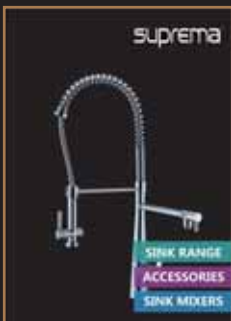

Single Towel Rail 750mm
BCRZSGLT

Double tumbler holder
BCRZTBLD

Robe hook
BCRZRB

Double Towel Rail 750mm
BCRZDBLT

Stella Bath Accessories

Tumbler holder
BSTELTBL5

Soap basket
BSTESOAP

Toilet roll holder
BSTETLT

Towel ring
BSTETRG

Robe hook
BSTERB

Glass Shelf
BSTEGLS

Single Towel Rail 750mm
BSTESGLT

Double Towel Rail 750mm
BSTEDBLT

Di LUSO | **suprema**TM
APPLIANCES

Shinda International Pty Ltd

A.B.N 23 174 452 207