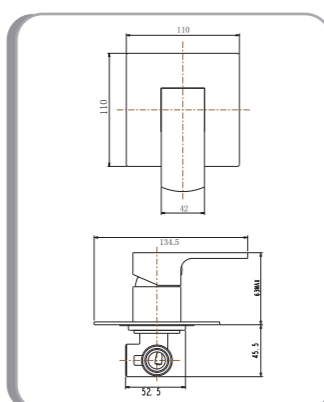

Cruz Wall Spout + Mixer
CRUZWM