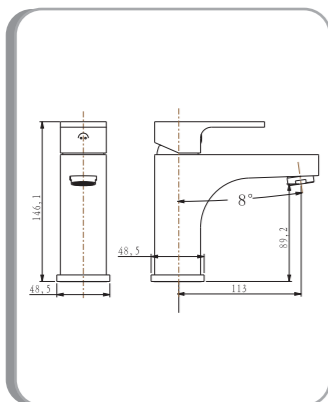

Square Spout
SPOUTSQ