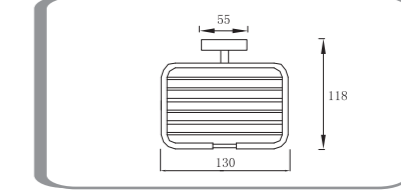

Towel ring
BSTETRG

Robe hook
BSTERB

Glass Shelf
BSTEGLS

Single Towel Rail 750mm
BSTESGLT

Double Towel Rail 750mm
BSTEDBLT

Di LUSO | **suprema**TM
APPLIANCES

Shinda International Pty Ltd

A.B.N 23 174 452 207