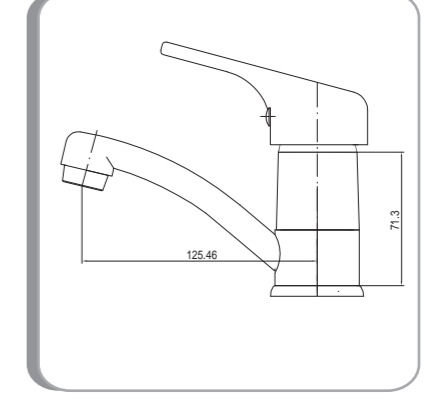

Stella Basin Mixer
STELBM

Stella High Basin Mixer
STELHBM

Stella Wall Shower Mixer
- with 110mm cover plate
STELSHM

Stella Wall Spout
SPOUTRD

Stella Shower & Rail
SHRRD

Suprema Basin Mixer SUP820
M820CP

Suprema Basin Mixer SUP920
M920CP

Suprema Wall Mixer SUP840
M840CP

Hyatt Basin Mixer
HYATT 20

Cruz Bath Accessories

Tumbler holder
BCRZTBL5

Soap basket
BCRZSOAP

Glass Shelf - 612mm
BCRZGSH

Toilet roll holder
BCRZTLT

Towel ring
BCRZTRG