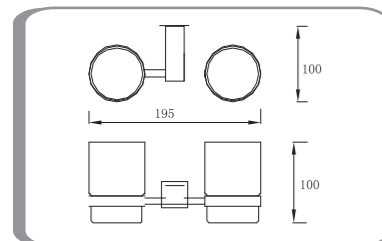

Single Towel Rail 750mm
BCRZSGLT

Double tumbler holder
BCRZTBLD

Robe hook
BCRZRB

Double Towel Rail 750mm
BCRZDBLT

Stella Bath Accessories

Tumbler holder
BSTELTBL5

Soap basket
BSTESOAP

Toilet roll holder
BSTETLT