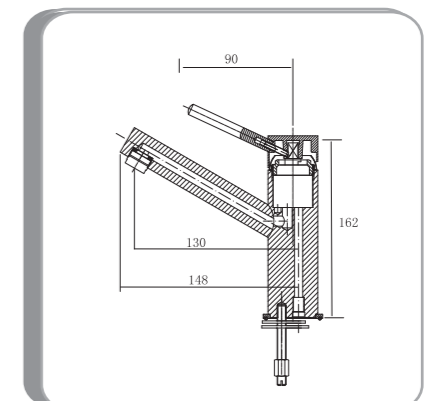

Stella Mixer

Suprema Mixer

Suprema Wall Mixer SUP840
M840CP