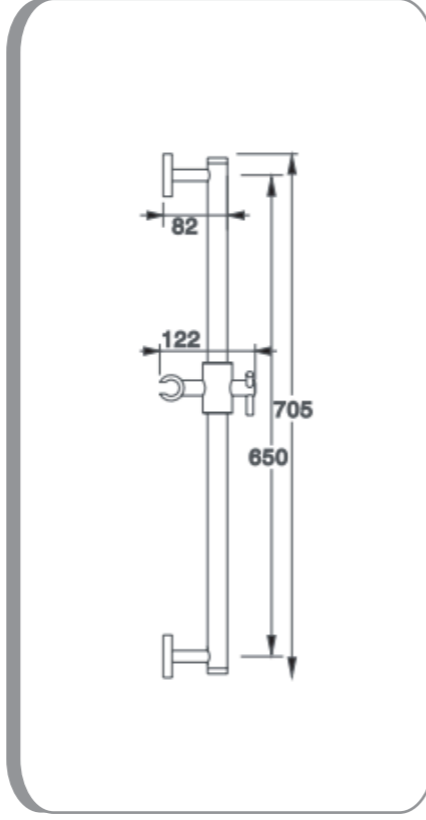

Stella Basin Mixer
STELBM

Stella High Basin Mixer
STELHBM

Stella Wall Shower Mixer
- with 110mm cover plate
STELSHM

Stella Wall Spout
SPOUTRD

Stella Shower & Rail
SHRRD

Suprema Basin Mixer SUP820
M820CP

Suprema Basin Mixer SUP920
M920CP

Suprema Wall Mixer SUP840
M840CP

Hyatt Basin Mixer
HYATT 20

Cruz Bath Accessories

Tumbler holder
BCRZTBL5

Soap basket
BCRZSOAP

Glass Shelf - 612mm
BCRZGSH

Toilet roll holder
BCRZTLT

Towel ring
BCRZTRG

Single Towel Rail 750mm
BCRZSGLT

Double tumbler holder
BCRZTBLD

Robe hook
BCRZRB

Double Towel Rail 750mm
BCRZDBLT

Stella Bath Accessories

Tumbler holder
BSTELTBL5

Soap basket
BSTESOAP

Toilet roll holder
BSTETLT