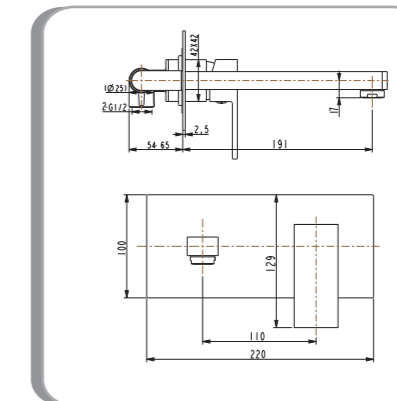

Cruz Mixer

Alba Mixer

Square Spout
SPOUTSQ

Alba Wall Spout + Mixer
ALBAWM