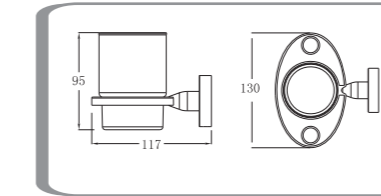

Single Towel Rail 750mm
BCRZSGLT

Double tumbler holder
BCRZTBLD

Robe hook
BCRZRB

Double Towel Rail 750mm
BCRZDBLT

Stella Bath Accessories

Tumbler holder
BSTELTBL5

Soap basket
BSTESOAP

Toilet roll holder
BSTETLT

Towel ring
BSTETRG

Robe hook
BSTERB

Glass Shelf
BSTEGLS

Single Towel Rail 750mm
BSTESGLT

Double Towel Rail 750mm
BSTEDBLT

Di LUSO | **suprema**TM
APPLIANCES

Shinda International Pty Ltd

A.B.N 23 174 452 207