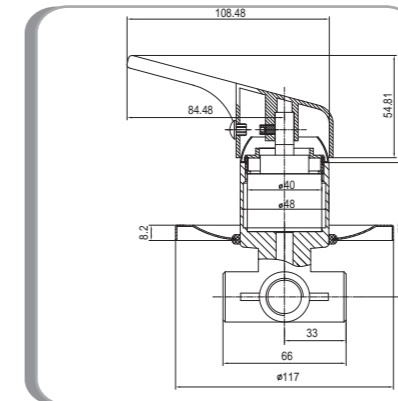

Stella Mixer

Suprema Mixer

Suprema Wall Mixer SUP840
M840CP