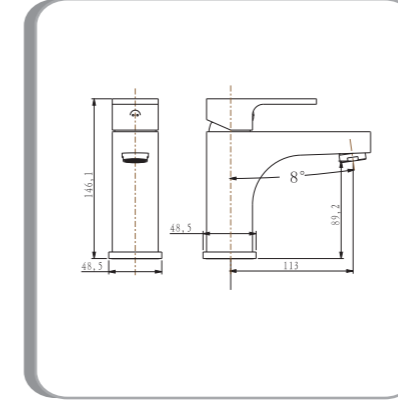

Square Spout
SPOUTSQ