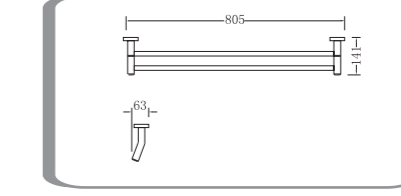

Single Towel Rail 750mm
BCRZSGLT

Double tumbler holder
BCRZTBLD

Robe hook
BCRZRB

Double Towel Rail 750mm
BCRZDBLT

Stella Bath Accessories

Tumbler holder
BSTELTBL5

Soap basket
BSTESOAP

Toilet roll holder
BSTETLT

Towel ring
BSTETRG

Robe hook
BSTERB

Glass Shelf
BSTEGLS

Single Towel Rail 750mm
BSTESGLT

Double Towel Rail 750mm
BSTEDBLT

Di LUSO | **suprema**TM
APPLIANCES

Shinda International Pty Ltd

A.B.N 23 174 452 207