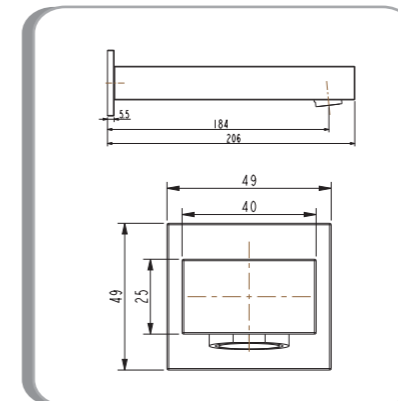

Cruz Mixer

Alba Mixer

Square Spout
SPOUTSQ

Alba Wall Spout + Mixer
ALBAWM