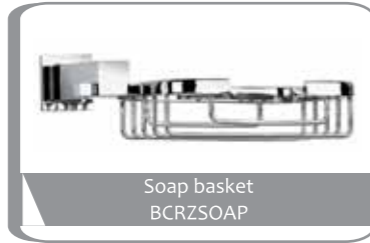

Suprema Wall Mixer SUP840
M840CP

Hyatt Basin Mixer
HYATT 20

Cruz Bath Accessories

Tumbler holder
BCRZTBL5

Soap basket
BCRZSOAP

Glass Shelf - 612mm
BCRZGSH

Toilet roll holder
BCRZTLT

Towel ring
BCRZTRG

Single Towel Rail 750mm
BCRZSGLT

Double tumbler holder
BCRZTBLD

Robe hook
BCRZRB

Double Towel Rail 750mm
BCRZDBLT

Stella Bath Accessories

Tumbler holder
BSTELTBL5

Soap basket
BSTESOAP

Toilet roll holder
BSTETLT