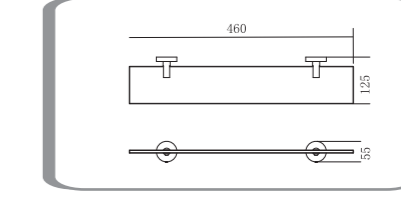

Single Towel Rail 750mm
BCRZSGLT

Double tumbler holder
BCRZTBLD

Robe hook
BCRZRB

Double Towel Rail 750mm
BCRZDBLT

Stella Bath Accessories

Tumbler holder
BSTELTBL5

Soap basket
BSTESOAP

Toilet roll holder
BSTETLT

Towel ring
BSTETRG

Robe hook
BSTERB

Glass Shelf
BSTEGLS

Single Towel Rail 750mm
BSTESGLT

Double Towel Rail 750mm
BSTEDBLT

Di LUSO | **suprema**TM
APPLIANCES

Shinda International Pty Ltd

A.B.N 23 174 452 207