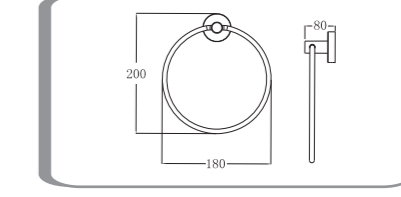

Single Towel Rail 750mm
BCRZSGLT

Double tumbler holder
BCRZTBLD

Robe hook
BCRZRB

Double Towel Rail 750mm
BCRZDBLT

Stella Bath Accessories

Tumbler holder
BSTELTBL5

Soap basket
BSTESOAP

Toilet roll holder
BSTETLT

Towel ring
BSTETRG

Robe hook
BSTERB

Glass Shelf
BSTEGLS

Single Towel Rail 750mm
BSTESGLT

Double Towel Rail 750mm
BSTEDBLT

Di LUSO | **suprema**TM
APPLIANCES

Shinda International Pty Ltd

A.B.N 23 174 452 207