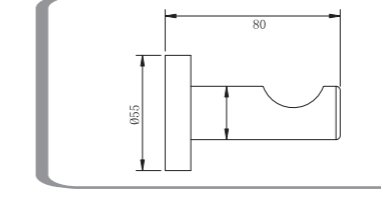

Towel ring
BSTETRG

Robe hook
BSTERB

Glass Shelf
BSTEGLS

Single Towel Rail 750mm
BSTESGLT

Double Towel Rail 750mm
BSTEDBLT

Di LUSO | **suprema**TM
APPLIANCES

Shinda International Pty Ltd

A.B.N 23 174 452 207