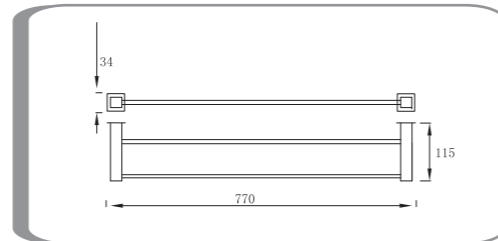

Single Towel Rail 750mm
BCRZSGLT

Double tumbler holder
BCRZTBLD

Robe hook
BCRZRB

Double Towel Rail 750mm
BCRZDBLT

Stella Bath Accessories

Tumbler holder
BSTELTBL5

Soap basket
BSTESOAP

Toilet roll holder
BSTETLT