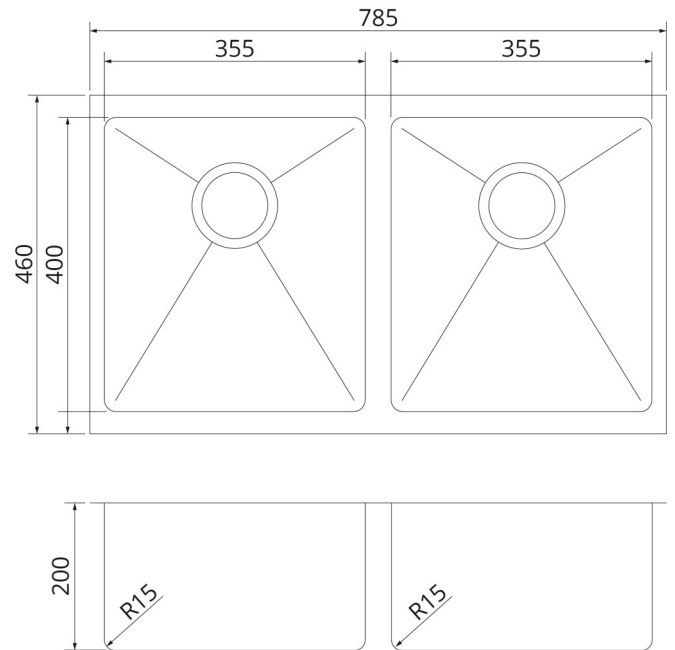

Ashton500 — Handcrafted double bowl

Product Specifications

Model	Ashton500
Finish	Brushed stainless steel
Bowl Capacity	2 x 27L bowls
Material	1.0mm 304 Stainless Steel
Installation	Drop in or undermount
Features	<ul style="list-style-type: none"> Handmade finish R15 radius corners for easy cleaning Rear positioned round basket waste Acoustic absorbing lining Matching accessories available
Warranty	25 years (refer to applicable warranty statement)

Note: Drawings are not to scale and are for reference only. Specifications and sizes can be changed by the manufacturer without notice. Cut outs should be based on physical product measurements