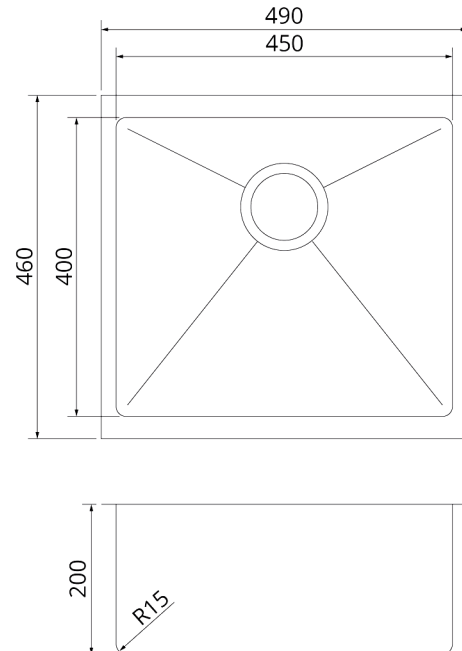

### Product Specifications

<b>Model</b>	Ashton100
<b>Finish</b>	Brushed stainless steel
<b>Bowl Capacity</b>	35L bowls
<b>Material</b>	1.0mm 304 Stainless Steel
<b>Installation</b>	Drop in or undermount
<b>Features</b>	<ul style="list-style-type: none"> <li>Handmade finish</li> <li>R15 radius corners for easy cleaning</li> <li>Rear positioned round basket waste</li> <li>Acoustic absorbing lining</li> <li>Matching accessories available</li> </ul>
<b>Warranty</b>	25 years (refer to applicable warranty statement)

Note: Drawings are not to scale and are for reference only. Specifications and sizes can be changed by the manufacturer without notice. Cut outs should be based on physical product measurements