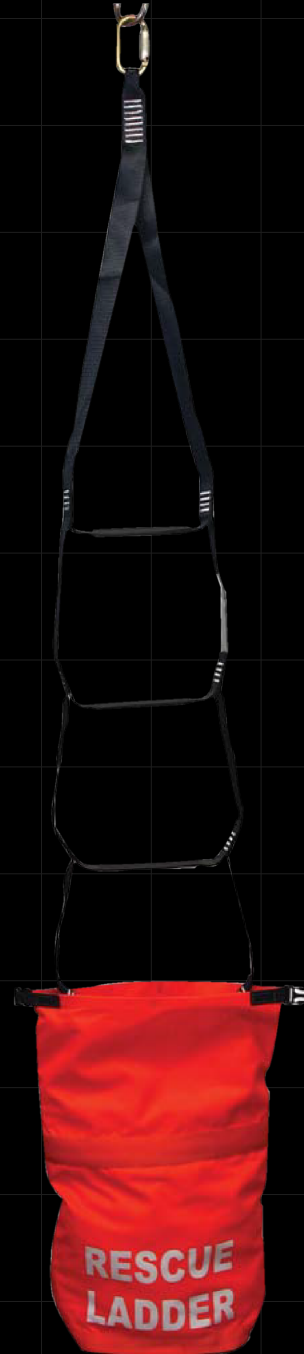

SPEC SHEET

RLA18 Rescue 18' Ladder Kit

Design Specifications

The Basic Rescue Ladder is equipped with a fast drop in 18' foot ladder with a locking ANSI steel carabiner for quick attachment.

The fast drop in system features a simple but rugged roll top bag with reflective lettering.

This highly visible bag makes this rescue ladder easy to find in emergency situations.

Material Specifications

Ladder Nylon Webbing

ANSI Carabiner Zinc Plated Steel

Deployment Bag Ballistic Nylon

Total Weight 7.5 lbs.

Performance Specifications

Ladder Length 18' ft (5.4m)

Max User Weight 310-lbs / 140kg

Working Load 620-lbs / 281g

Relevant Standards

Steel Carabiner (30 kN) ANSI Z359.12

Rescue Kit OSHA 1910.140 / 1926.503 COMPLIANT