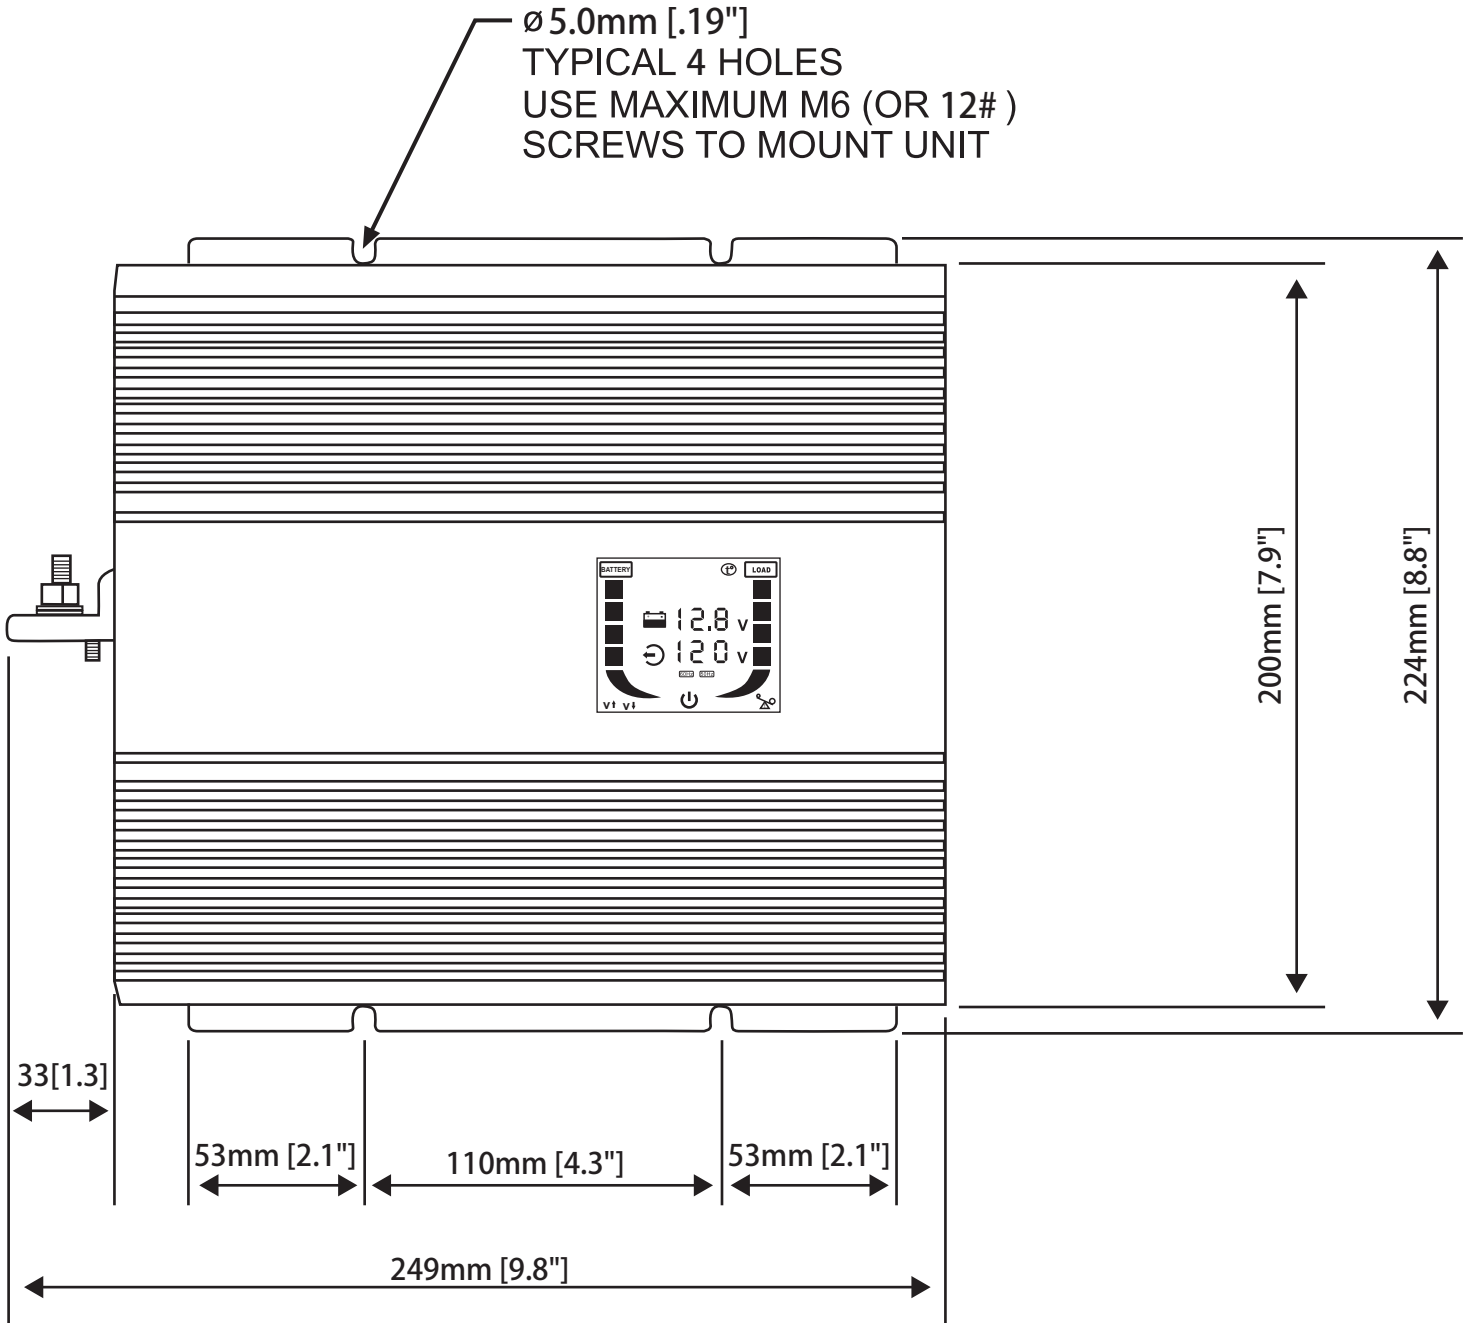

MASTERsine PXA1000PSW Mounting Dimensions

General Notes:

Dimensions in: mm [in.]

Overall height of unit = 102mm [4.0"]

Minimum clearance on all sides = 127mm [5.0"] - See manual for details