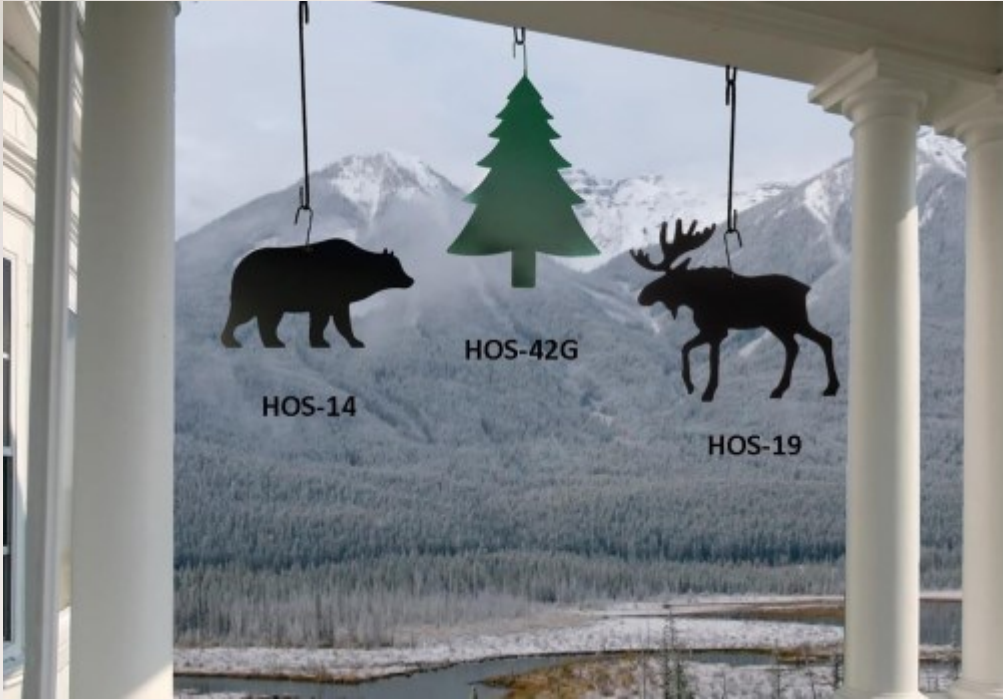

Sign Bracket

Holes for Hanging
are
 $\frac{1}{2}$ " Diam.

SILHOUETTES - DECORATIVE

Measure Approximately 12" W. x 17" H.

Product Code: HOS- _ _ _

SILHOUETTES - DECORATIVE

Measure Approximately 12" W. x 17" H.
Product Code: HOS- _____