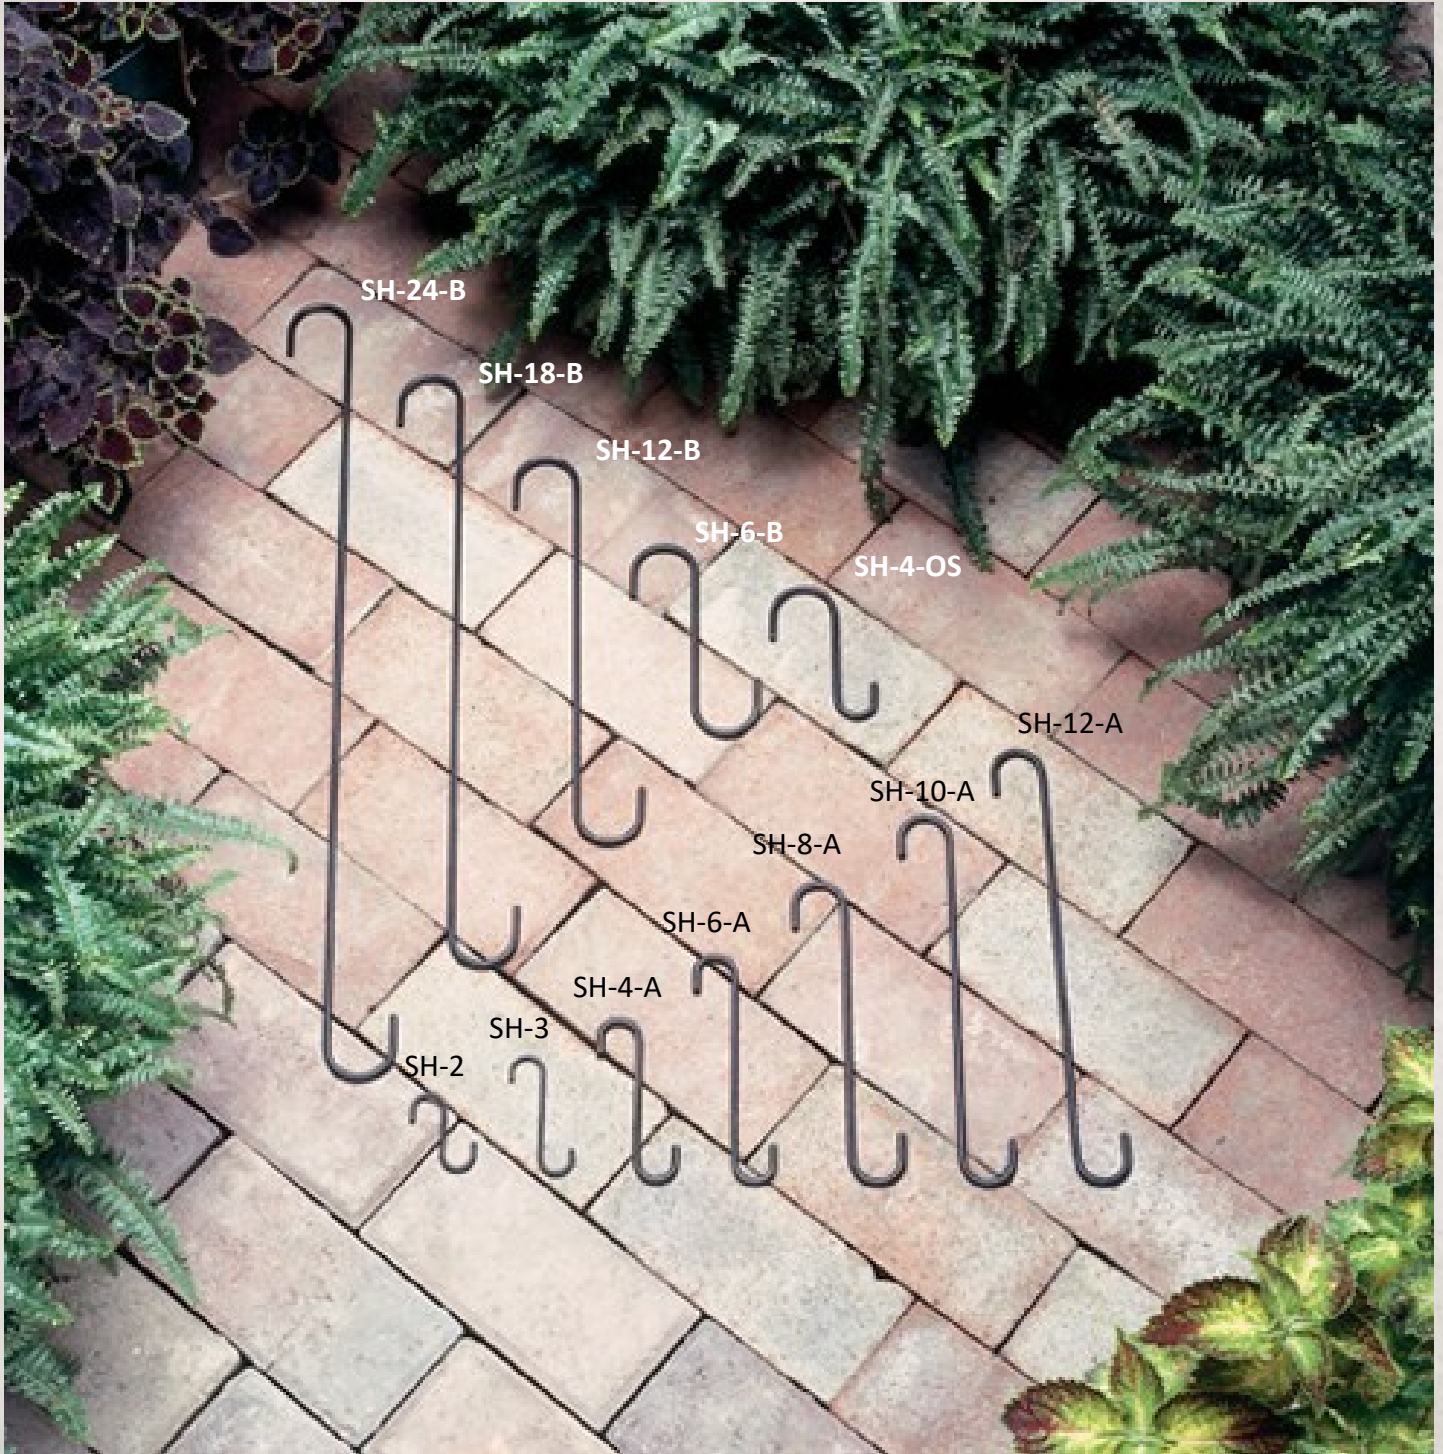

Hang Plants, Dried Herbs & Flowers Even Pots or Pans.

S - Hooks

Perfect for Hanging ANYTHING.

Product Code	Description
SH-2	2" L. with $\frac{5}{8}$ " Hook Depth
SH-3	3" L. with $\frac{5}{8}$ " Hook Depth
SH-4-A	4" L. with $\frac{3}{4}$ " Hook Depth
SH-4-OS	4" L. with $\frac{3}{4}$ " Hook Depth and 1 $\frac{3}{8}$ " Hook Depth
SH-6-A	6" L. with $\frac{3}{4}$ " W. Hook Depth
SH-6-B	6" L. with 1 $\frac{3}{4}$ " W. Hook Depth
SH-8-A	8" L. with 1" W. Hook Depth
SH-10-A	10" L. with $\frac{3}{4}$ " W. Hook Depth
SH-12-A	12" L. with 1" W. Hook Depth
SH-12-B	12" L. with 1 $\frac{1}{2}$ " W. Hook Depth
SH-18-B	18" L. with 1 $\frac{3}{4}$ " W. Hook Depth
SH-24-B	24" L. with 1 $\frac{1}{2}$ " W. Hook Depth