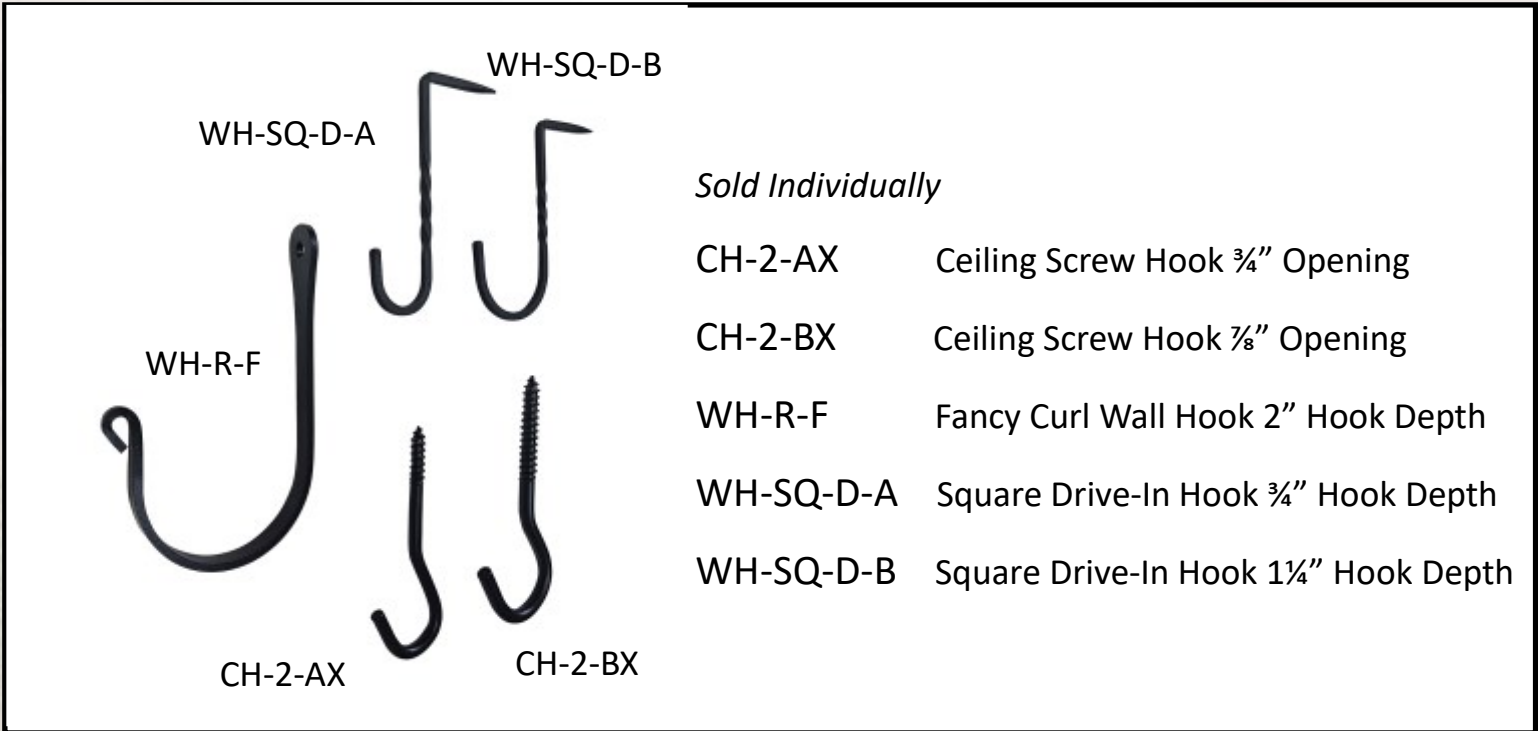

WALL HOOKS - MISCELLANEOUS

Ceiling - Toggle - Drive In