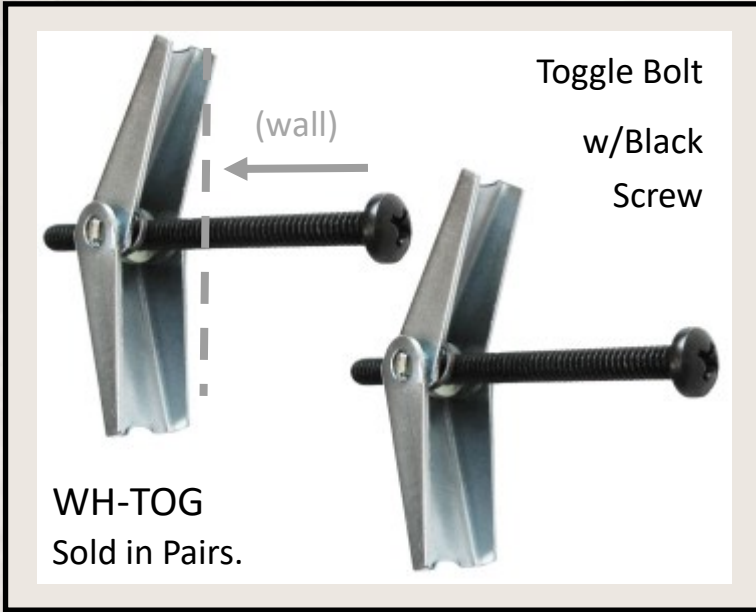

WALL HOOKS - MISCELLANEOUS

Ceiling - Toggle - Drive In