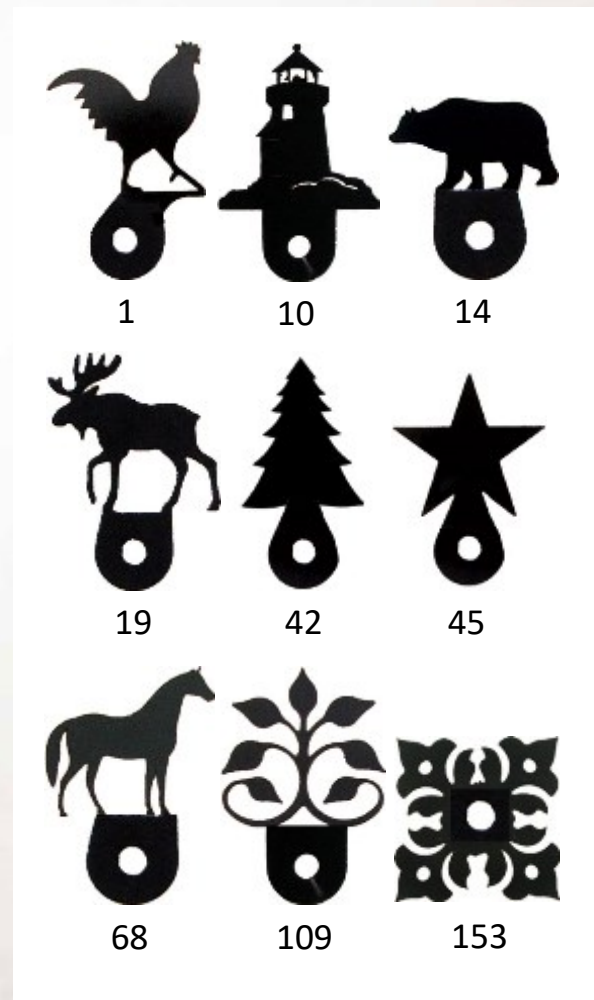

Cabinet Door Silhouettes ONLY.

Dress Up Your Existing Cabinet Hardware.

Silhouettes Measure Approx. 1 1/2" W. x 2" H.

HARDWARE - HANDLES & KNOBS

Cabinet Door Handles and Knobs.

Product Code: DKP- ____

Product Code: DHP-A- ____

Product Code: DHP-B- ____

Pick The Style Of

Cabinet Door Knob Or Handle...

DKP- ____

DHP-A- ____

DHP-B- ____

Then The Silhouette Number From Below

HOUSE LETTERS AND NUMBERS