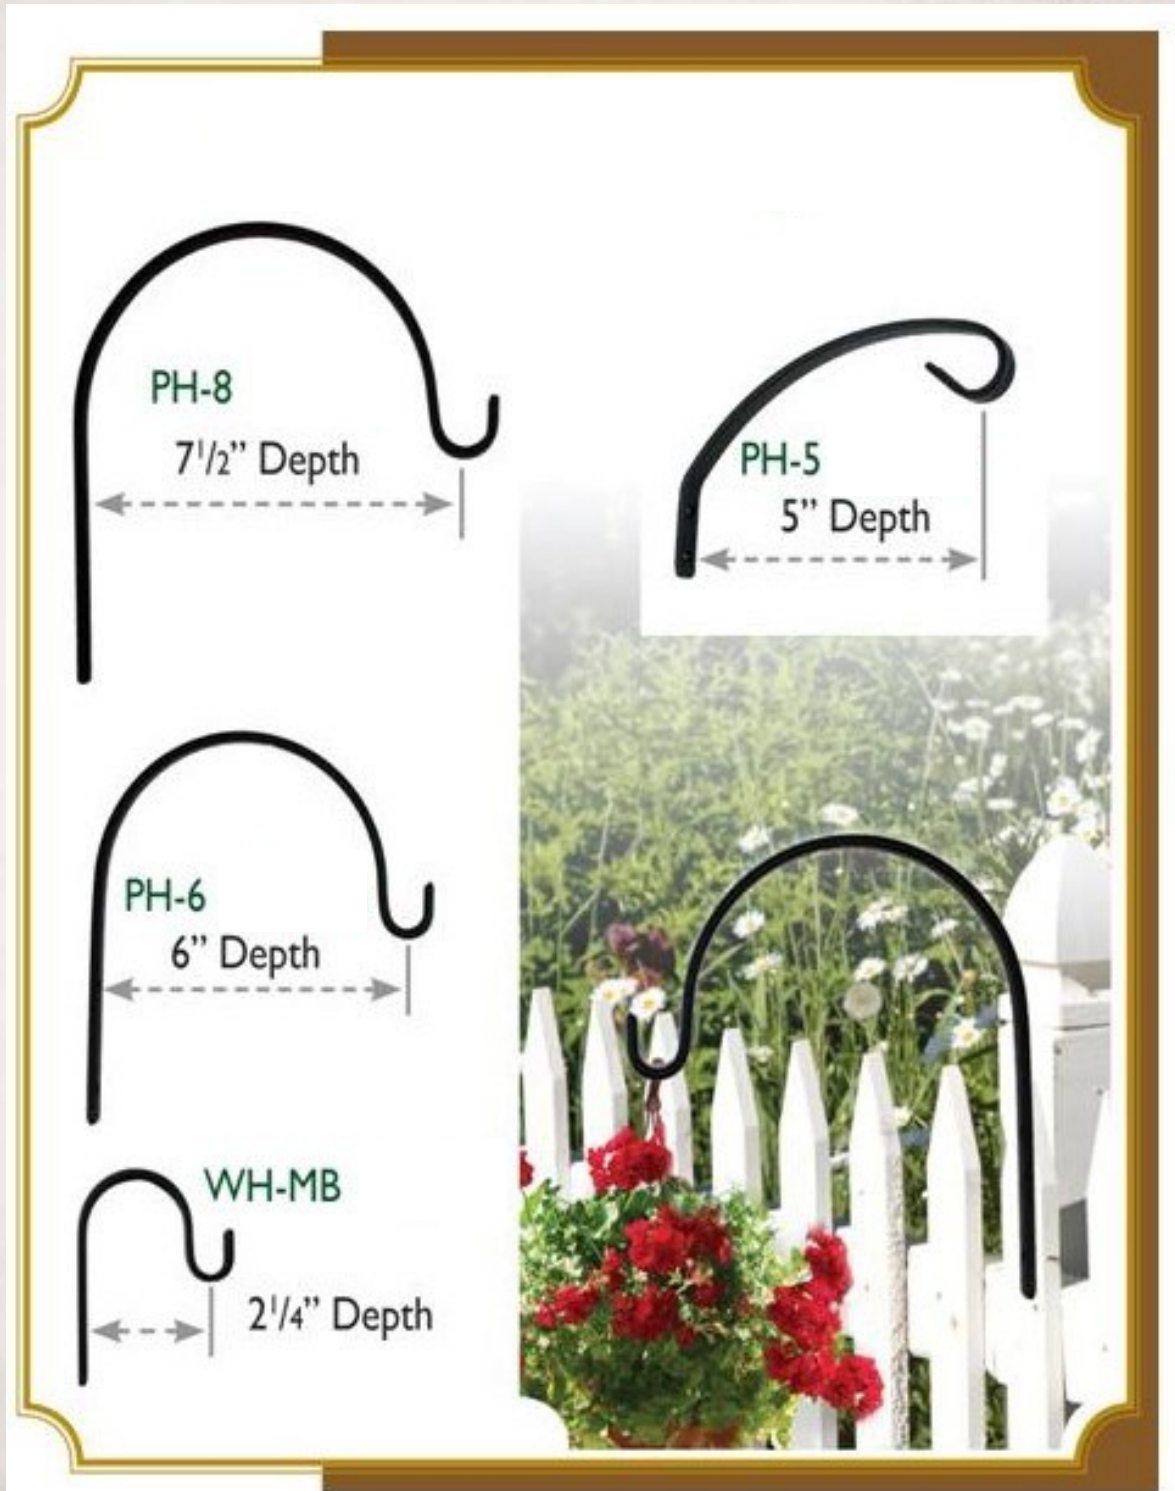

Hangs on your cabinet handle or knob.

Measures 3" W. x 7" H.

Product Code:

RC-H

PT-C-109

PLANT HANGERS - FLAT IRON

PLANT HANGERS - REMOVABLE

Round and Square Iron

Square Iron:

PLANT HANGERS - SQUARE IRON

10" H x 1 7/8" W. x 12" D.

PHD-22-12

PHD-83-12

PLAQUES A - Z

24" W. x 11" H. Use Indoors or Outdoors.

Product Code: HP-OD-____(Choose Letter)