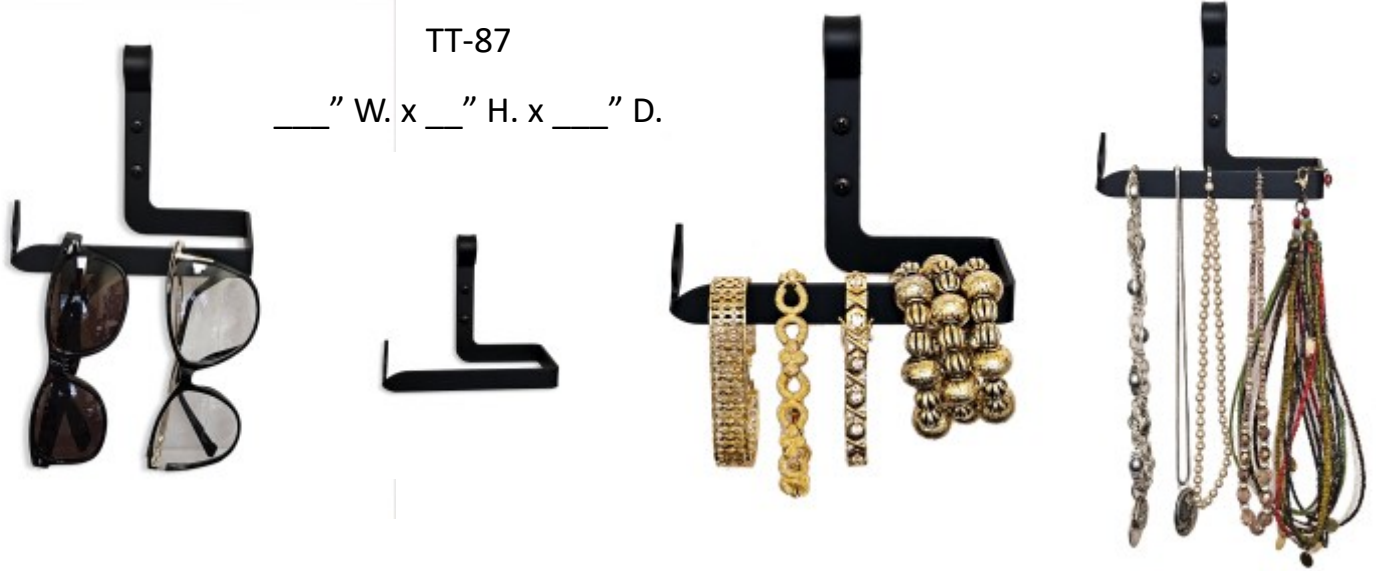

It's FUN and it's EASY.

(Accessories NOT Included.)

TT-87

___" W. x ___" H. x ___" D.

PT-B-87

12" W. x ___" H. x 4" D.

PAPER TOWEL HOLDER - WALL MOUNT

Approximately 4" W. x 13 H. x 6" D.