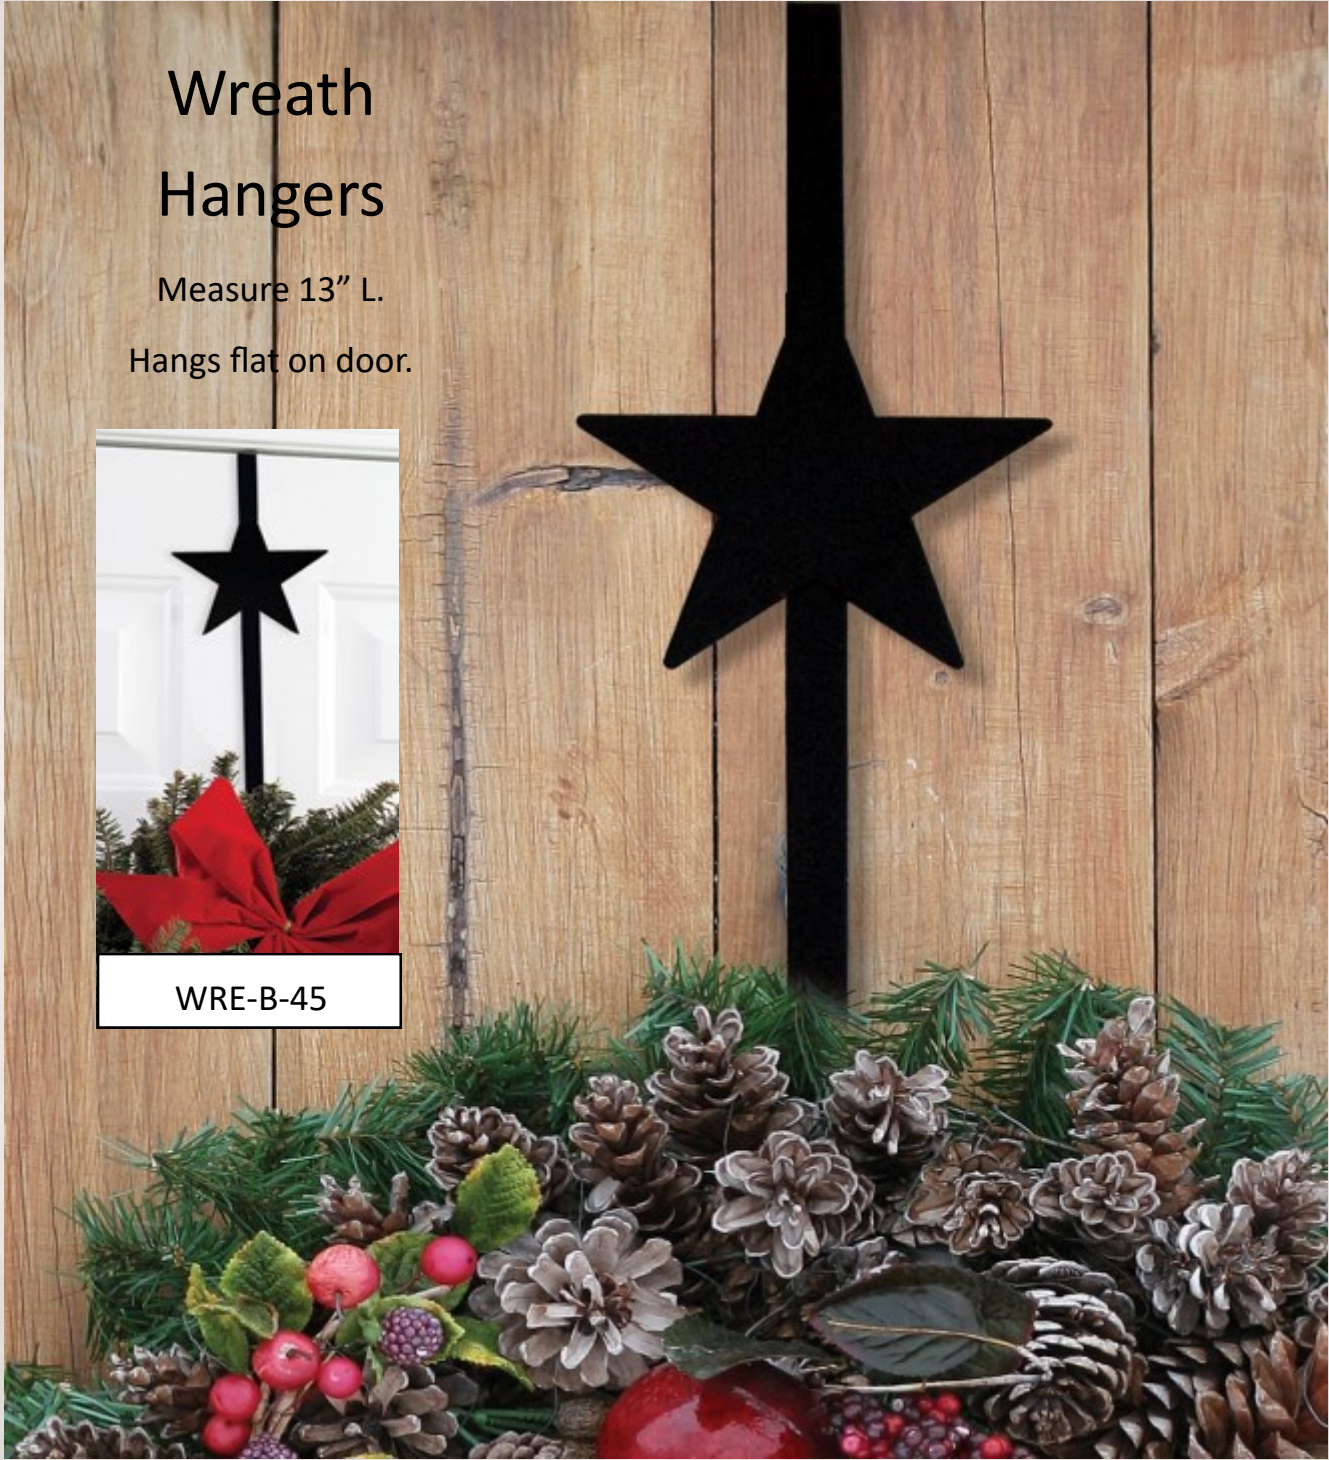

13" Long

Wreath Hangers

Measure 13" L.

Hangs flat on door.

WRE-B-45

WREATH HANGERS

13" Long

WRE-A