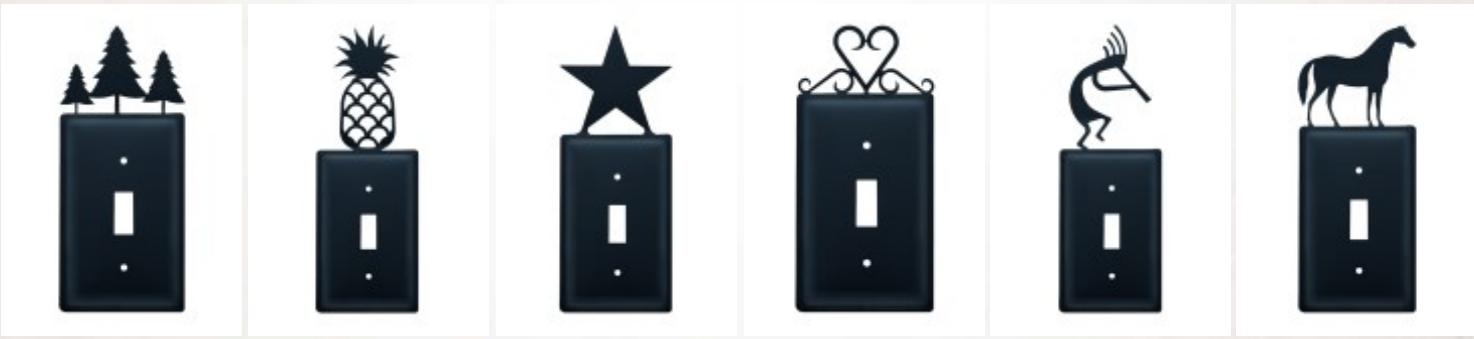

44

45

51

51

68

20