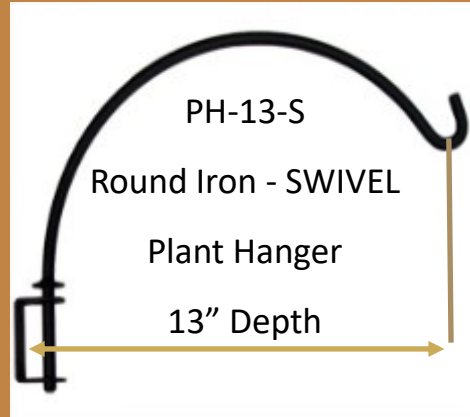

Hangs on your cabinet handle or knob.

Measures 3" W. x 7" H.

Product Code:

RC-H

PT-C-109

PLANT HANGERS - FLAT IRON

PLANT HANGERS - REMOVABLE

Round and Square Iron

Square Iron:

PLANT HANGERS - SQUARE IRON

10" H x 1 7/8" W. x 12" D.

PHD-22-12

PHD-83-12

PLAQUES A - Z

24" W. x 11" H. Use Indoors or Outdoors.

Product Code: HP-OD-____(Choose Letter)