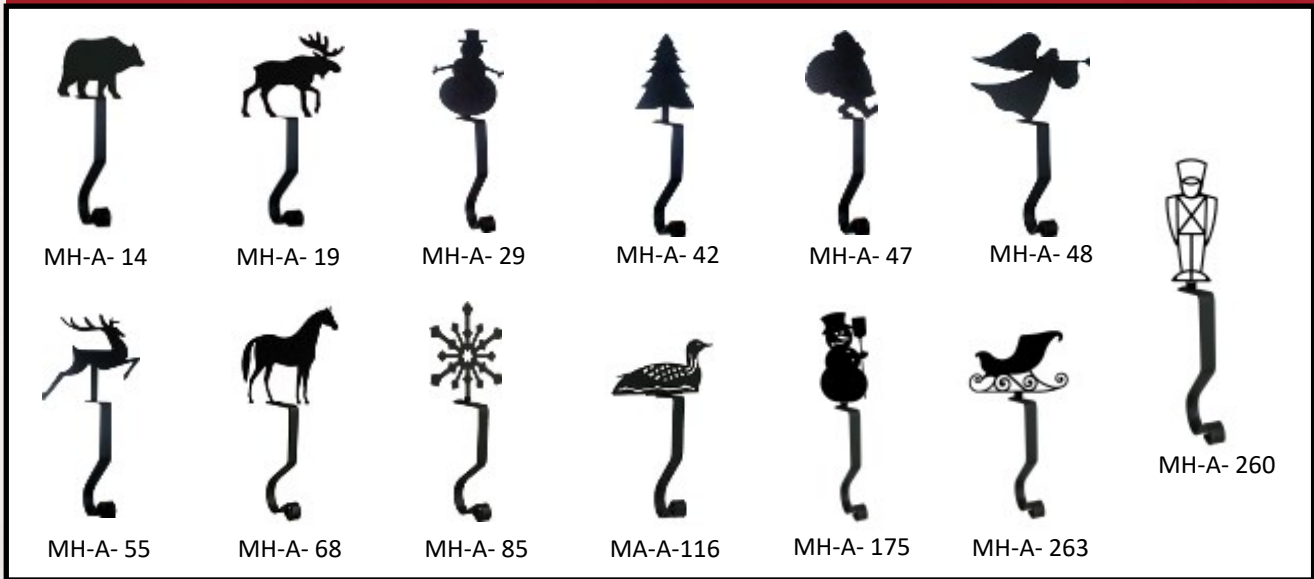

MANTLE HOOKS

Measure Approximately 9" High Including Silhouette.
Hook To Silhouette Measures 5" High.

Our Traditional Mantle Hooks
Are Available in three sizes.

- 5" H MH-F-5
- 8" H MH-F-8
- 11" H MH-F-11