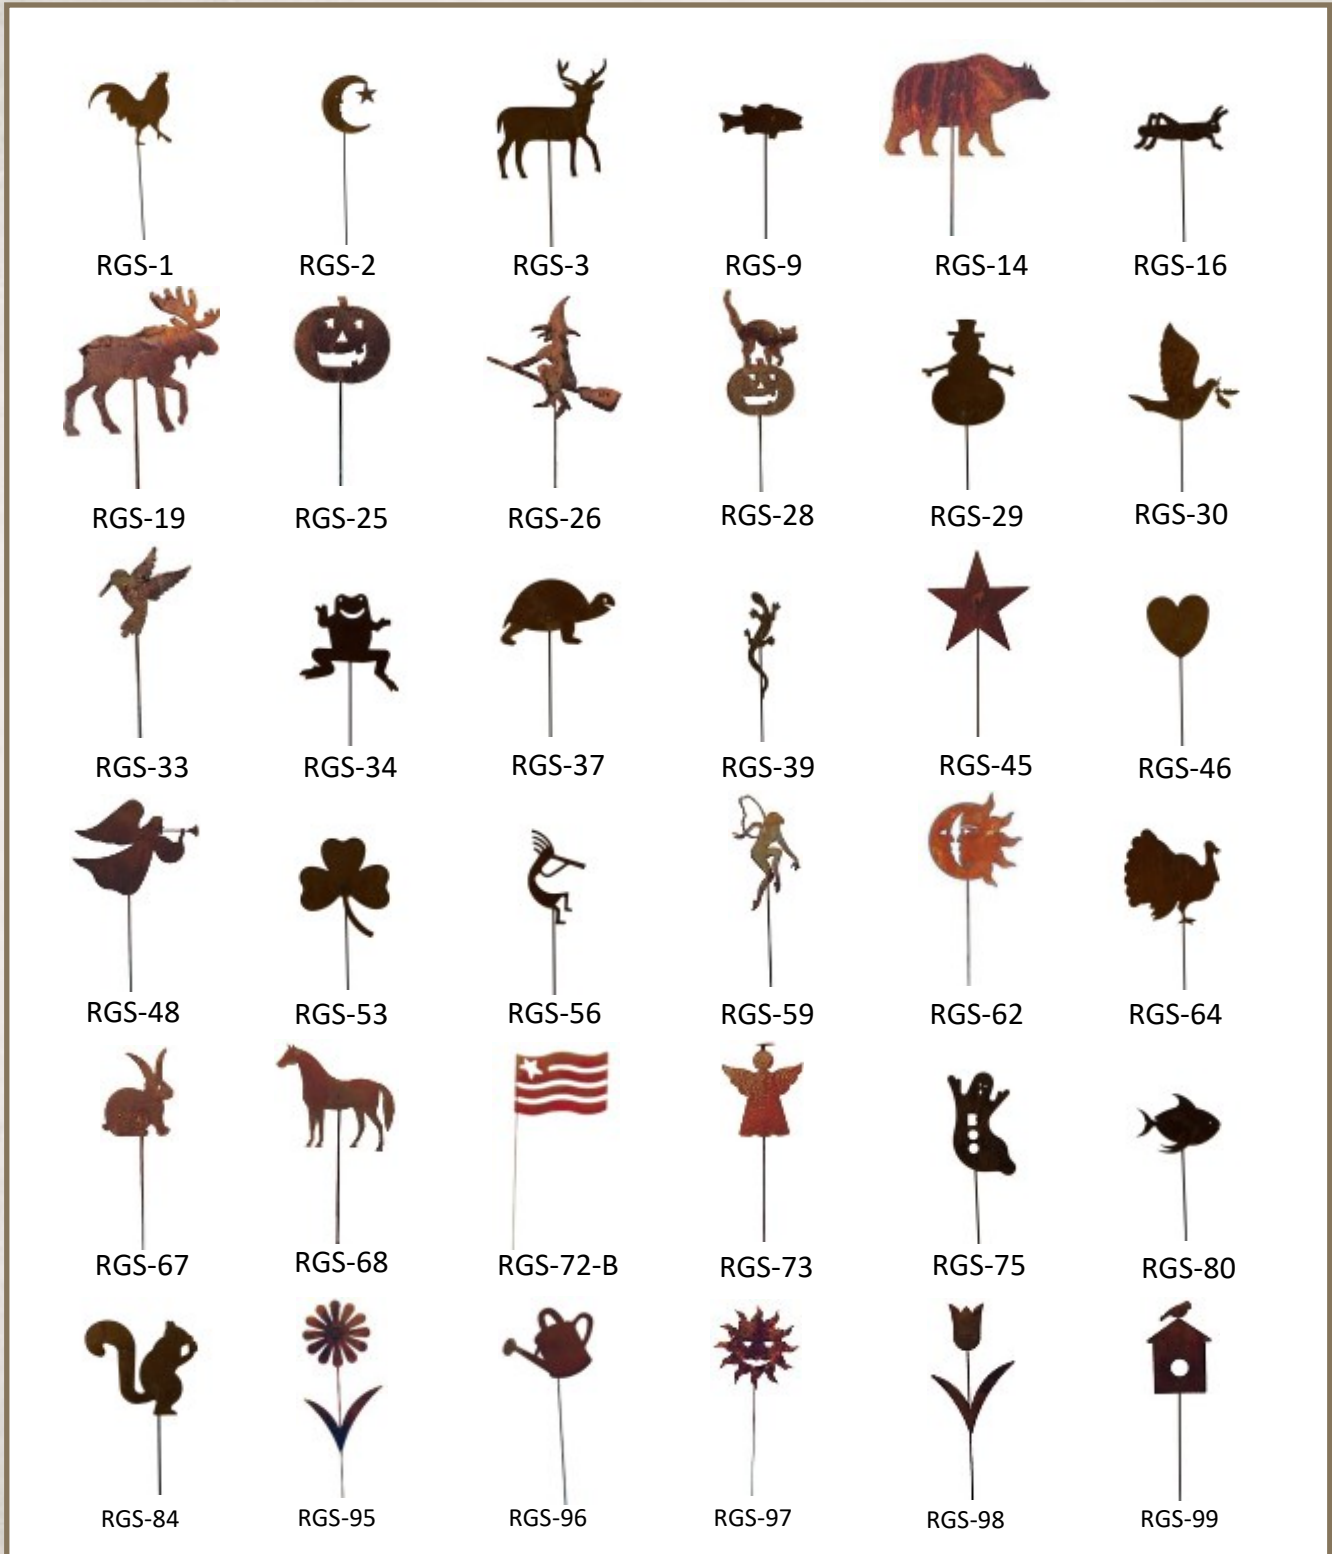

Approximately 35" Tall

Naturally Rusted Surfaces May Vary.

This Is A Sample Of The Color.

GARDEN - RUSTED DECORATIVE STAKES

Photos Are A Close Up, And Do Not Include The Entire Stake.

HAIR DRYER / CADDY

Holds Curling Iron & Straighteners Too
Measures 11" W. x 5" H. x 4" D.