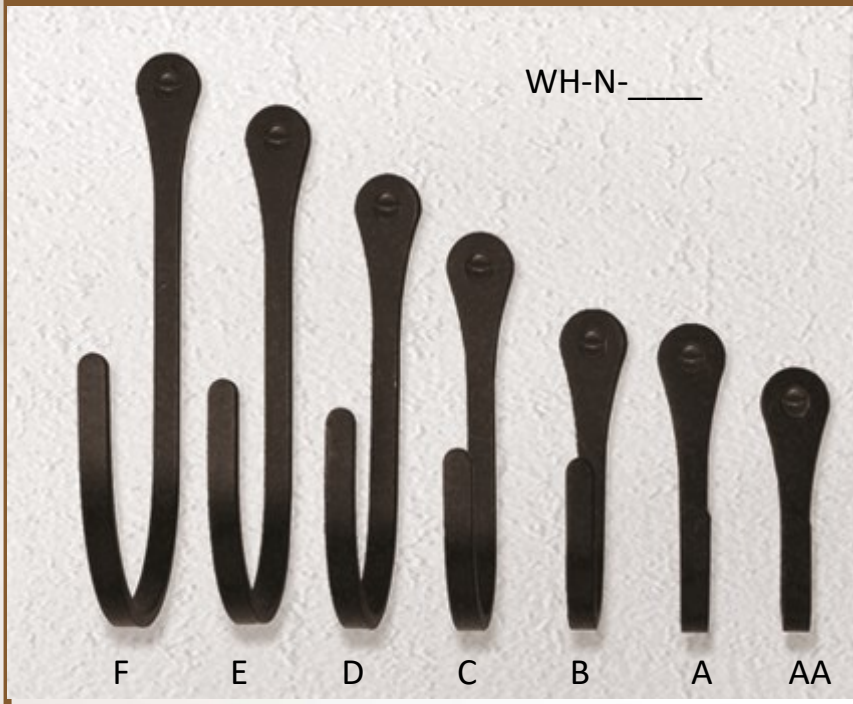

WH-121-XS

WH-173-XS

WH-186-XS

WALL HOOKS - LARGE

Measure Approximately

6" to 8 1/2" H.

Hook Depth Measures 1 1/4" D.

WALL HOOKS - MISCELLANEOUS

Ceiling - Toggle - Drive In

WALL HOOKS - PRIMITIVE

Narrow Wall Hooks

WH-N-F	2 1/8 Hook Depth
WH-N-E	1 7/8 Hook Depth
WH-N-D	1 9/16 Hook Depth
WH-N-C	1 5/16 Hook Depth
WH-N-B	1 1/8 Hook Depth
WH-N-A	13/16 Hook Depth
WH-N-AA	9/16 Hook Depth

Sold Individually

Wide Wall Hooks

WH-W-H	2 7/8 Hook Depth
WH-W-G	2 7/16 Hook Depth
WH-W-F	2 1/16 Hook Depth
WH-W-E	1 13/16 Hook Depth
WH-W-D	1 1/2 Hook Depth
WH-W-C	1 5/16 Hook Depth
WH-W-B	1 1/16 Hook Depth
WH-W-A	13/16 Hook Depth
WH-W-AA	9/16 Hook Depth