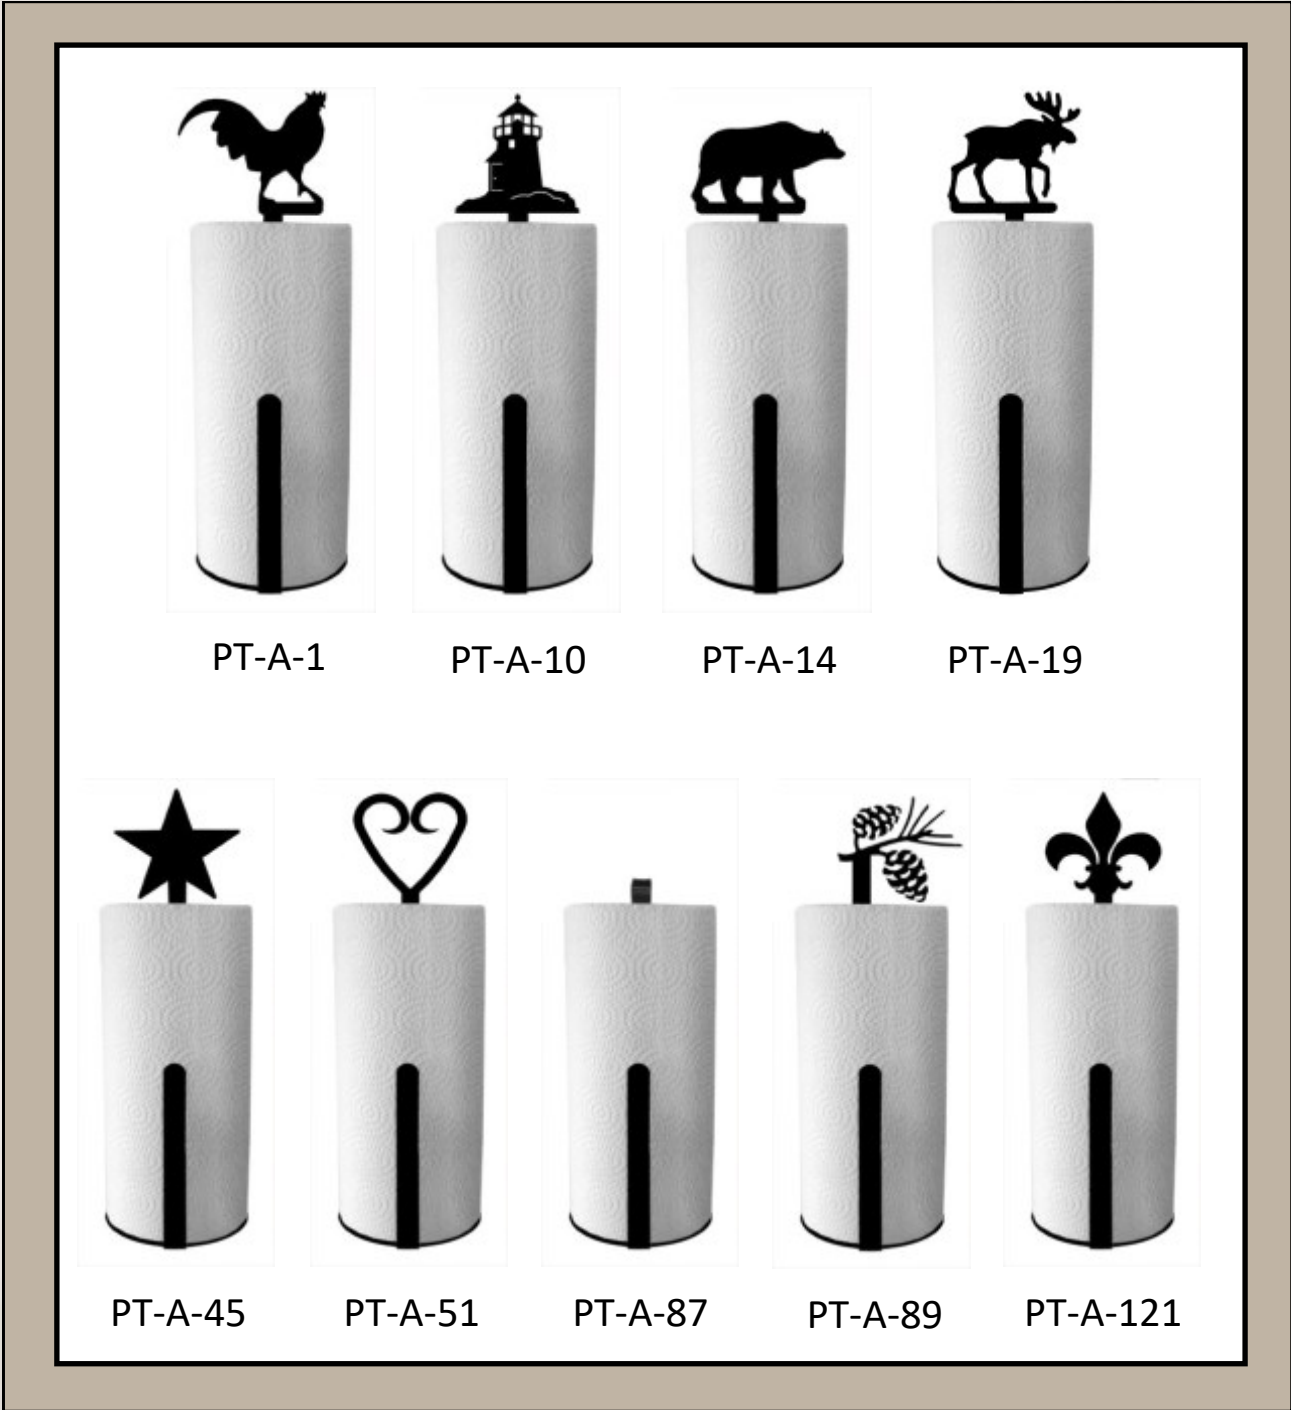

It's FUN and it's EASY.

(Accessories NOT Included.)

TT-87

___" W. x ___" H. x ___" D.

PT-B-87

12" W. x ___" H. x 4" D.

PAPER TOWEL HOLDER - WALL MOUNT

Approximately 4" W. x 13 H. x 6" D.