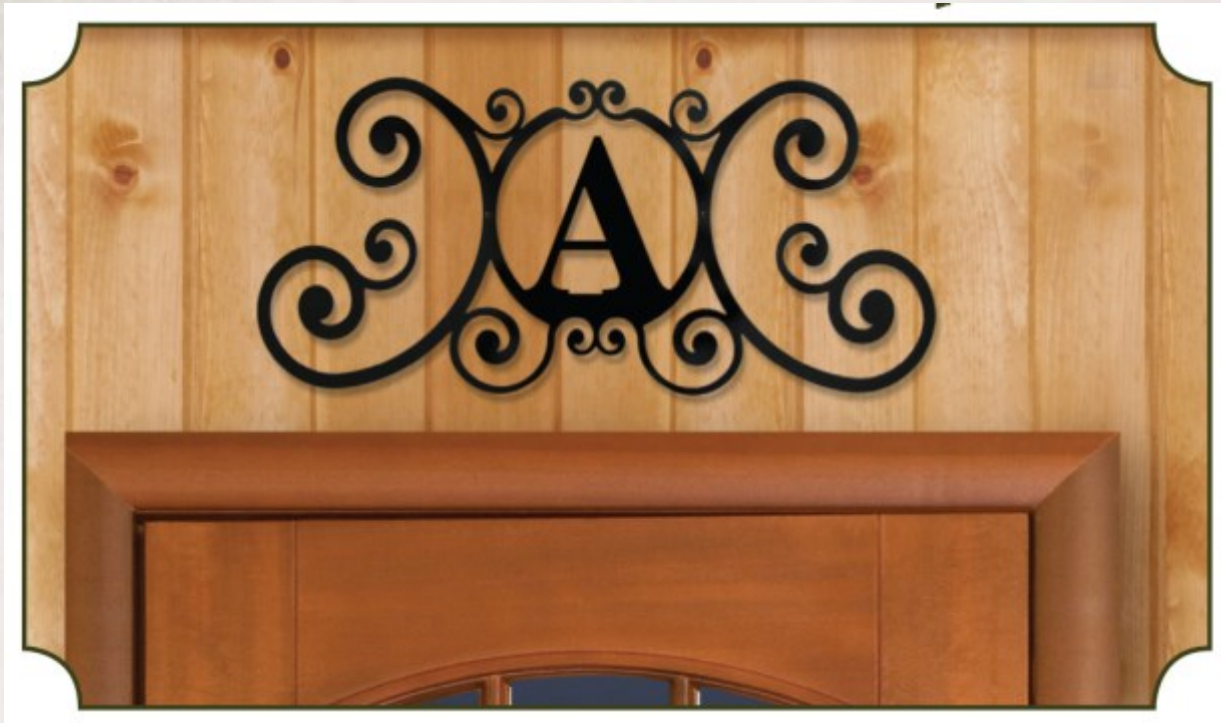

Square Iron:

PLANT HANGERS - SQUARE IRON

10" H x 1 7/8" W. x 12" D.

PHD-22-12

PHD-83-12

PLAQUES A - Z

24" W. x 11" H. Use Indoors or Outdoors.

Product Code: HP-OD-____(Choose Letter)