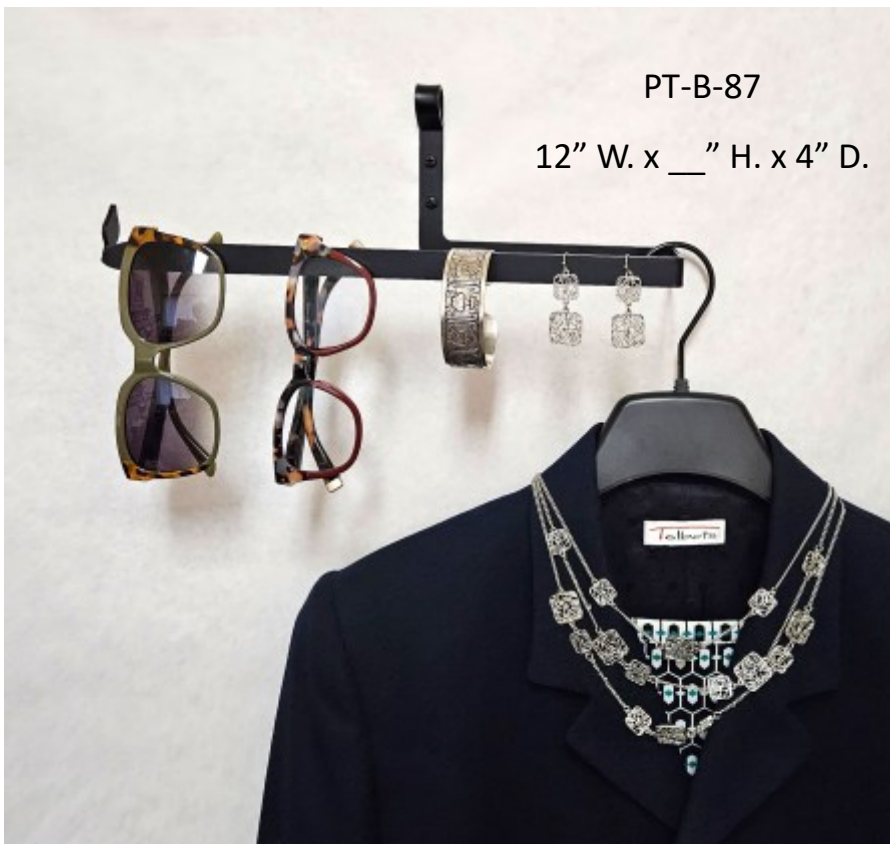

It's FUN and it's EASY.

(Accessories NOT Included.)

TT-87

___" W. x ___" H. x ___" D.

PT-B-87

12" W. x ___" H. x 4" D.

PAPER TOWEL HOLDER - WALL MOUNT

Approximately 4" W. x 13 H. x 6" D.