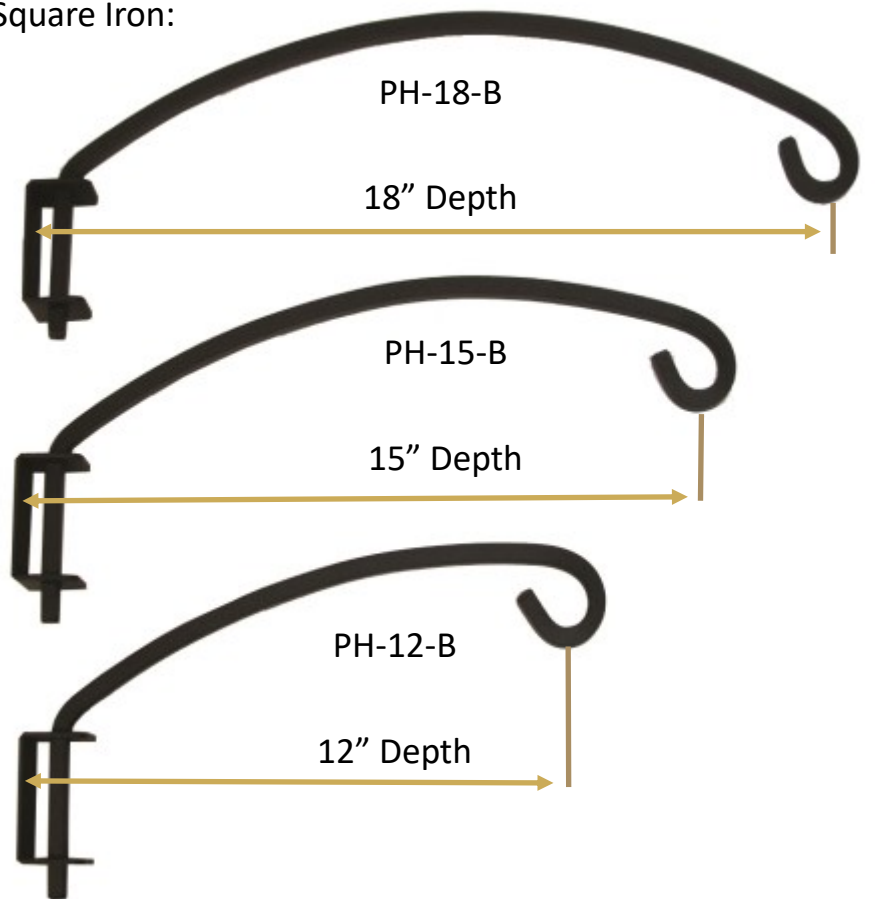

Hangs on your cabinet handle or knob.

Measures 3" W. x 7" H.

Product Code:

RC-H

PT-C-109

PLANT HANGERS - FLAT IRON

PLANT HANGERS - REMOVABLE

Round and Square Iron

Square Iron:

PLANT HANGERS - SQUARE IRON

10" H x 1 7/8" W. x 12" D.

PHD-22-12

PHD-83-12

PLAQUES A - Z

24" W. x 11" H. Use Indoors or Outdoors.

Product Code: HP-OD-____(Choose Letter)