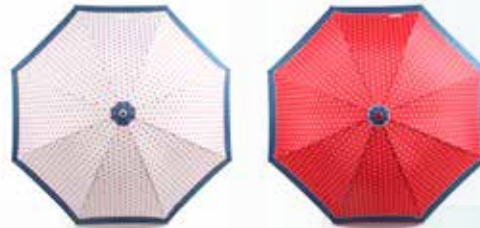

Super Mini Umbrella ELUMB001

-  Ergonomic Grip
-  Reinforced Fibreglass Ribs
-  Wind-Resistant
-  UV Protection
-  Lightweight

Dimensions (cms):
24 (L) x 4 (W) x 4 (D)

Auto Open/Close

ELUMB003

-  Ergonomic Grip
-  Auto Open/Close
-  Reinforced Fibreglass Ribs
-  Wind-Resistant
-  UV Protection
-  Lightweight

Dimensions (cms): 32.5 (L) x 5 (W) x 4.5 (D)

Crook Handle

ELUMB009

-  Ergonomic Grip
-  Reinforced Fibreglass Ribs
-  Wind-Resistant
-  UV Protection
-  Lightweight
-  Auto open

Dimensions (cms): 34 (L) x 5 (W) x 4 (D)

Ladies Walker

ELUMB007

-  Ergonomic Grip
-  Auto Open
-  Reinforced Fibreglass Ribs
-  Wind-Resistant
-  UV Protection
-  Lightweight

Dimensions (cms): 89 (L) x 5 (W) x 5 (D)

Walker Umbrella

ELUMB006

-  Ergonomic Grip
-  Reinforced Fibreglass Ribs
-  Wind-Resistant
-  UV Protection
-  Lightweight
-  Auto open

Dimensions (cms): 82 (L) x 5 (W) x 5 (D)

Golf Umbrella

ELUMB004

-  Ergonomic Grip
-  Auto open
-  Reinforced Fibreglass Ribs
-  Wind-Resistant
-  UV Protection
-  Lightweight

Dimensions (cms): 100 (L) x 5 (W) x 5 (D)