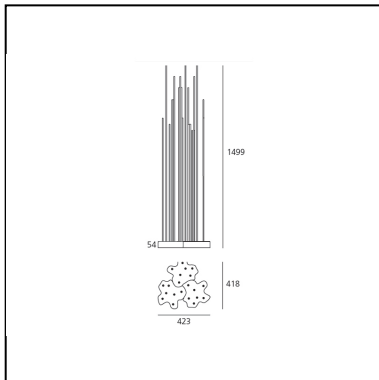

Reeds IP67 Triple

Klaus Begasse

IP67 

LUMINAIRE

- Watt: **28W**
- Voltage: **220-240V**
- Delivered lumens output: **237lm**
- CCT: **3000K**
- Efficiency: **12%**
- Efficacy: **8.46lm/W**
- CRI: **80**

Notes

220/240Vac 50/60Hz electronic ballast included.

DESCRIPTION

Floor light fixture with diffuse emission, with monochromatic LED light sources. Available with IP20 protection rating for indoors, IP67 and IP68 for outdoors. IP67 and IP68 versions are available in Single or Triple shape. Light is diffused through 7 PMMA rods with different heights to give the impression of a reed bed and which can be screwed to the base by means of AISI 316 stainless steel bushes. Part of the light is also diffused on the floor around the base. The base has an irregular shape, which has been designed to allow a «mosaic» connection with other light fixtures so as to create an elaborate composition as needed. Technical features in compliance with EN60598-1 (IP20, IP67) and section 2-18 (IP68). Consists of a base made up of a transparent polycarbonate casing installed between 2 AISI316 stainless steel plates fixed by means of AISI316 stainless steel screws. Water sealing is assured by a silicone gasket. The light fixture can be fastened to the floor by means of the holes in the lower plate. Technopolymer aesthetic cover. Complete with integrated ballast and supplied with a 1.5 m-long H05RN-F 2x1 cable provided with IP67 connector for the electrical connection to the mains suitable for 5-13.5mm diameter cables.

DIMENSIONS

- Length: **cm 42**
- Width: **cm 42**
- Height: **cm 150**
- Impact Resistance: **IK10**
- Glow Wire Test: **750°**

SOURCES INCLUDED

- Category: **Led**
- Number: **3**
- Watt: **9,5W**
- Color temperature (K): **3000K**
- CRI: **80**