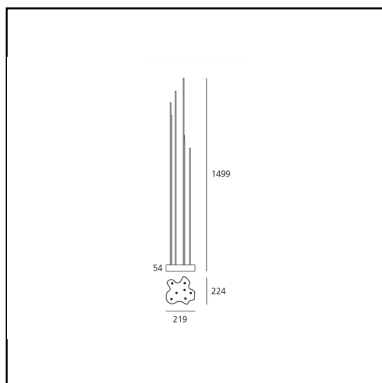

Reeds IP20

Klaus Begasse

IP20 

LUMINAIRE

- Watt: **9W**
- Voltage: **220-240 V**
- Delivered lumens output: **79lm**
- CCT: **3000K**
- Efficiency: **12%**
- Efficacy: **8.78lm/W**
- CRI: **80**

Notes

220/240Vac 50/60Hz electronic ballast included.

DESCRIPTION

Floor light fixture with diffuse emission, with monochromatic LED light sources. Available with IP20 protection rating for indoors, IP67 and IP68 for outdoors. IP67 and IP68 versions are available in Single or Triple shape. Light is diffused through 7 PMMA rods with different heights to give the impression of a reed bed and which can be screwed to the base by means of AISI 316 stainless steel bushes. Part of the light is also diffused on the floor around the base. The base has an irregular shape, which has been designed to allow a «mosaic» connection with other light fixtures so as to create an elaborate composition as needed. Technical features in compliance with EN60598-1 (IP20, IP67) and section 2-18 (IP68). Consists of a base made up of a transparent polycarbonate casing. Installed between 2 aluminium plates and antiscratch support feet. Technopolymer aesthetic cover. Complete with integrated ballast and plug with transparent cable. Switching on and off are performed by means of the pedal push button located on the cable.

DIMENSIONS

- Length: **cm 22**
- Width: **cm 22**
- Height: **cm 150**
- Impact Resistance: **IK10**
- Glow Wire Test: **750°**

SOURCES INCLUDED

- Category: **Led**
- Number: **1**
- Watt: **9,5W**
- Color temperature (K): **3000K**
- CRI: **80**