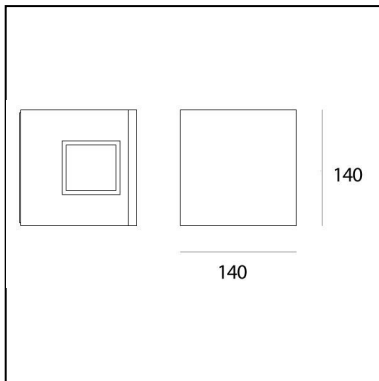

LUMINAIRE

- Power Supply: **Electronic Integrated**
- Watt: **7W**
- Voltage: **220V-240V**
- Delivered lumens output: **38lm**
- CCT: **3000K**
- Efficiency: **8%**
- Efficacy: **5.37lm/W**
- CRI: **0**

Notes

Wiring to be carried out inside the terminal board by piercing an IP65 membrane grommet suitable for cables with a diameter of 6-13 mm. Painted die-cast aluminium with 3-stage outdoor treatment: nanotechnologies, antioxidant primer, polyester paint. Effective power 5,4W.

DESCRIPTION

Light fixture with 2 light beams using monochromatic LED light sources characterized by warm colour temperature (3000K) together with light-diffusing lenses which optimize the optical performance of the beams and establish their width. Designed to create geometric lights of scenic effect, it has 2 narrow beams of 15°. Wall installation. Composed by lighting cap unit and terminal board fixed together by means of locking dowels. Cap in die-cast EN AB-47100 aluminium. Terminal board in reinforced polymer. Watertight gasket in silicone rubber. Locking dowels used outside the fixture in AISI 316 stainless steel. PMMA lenses siliconed flush with the cap to obtain the beam angle opening.

PRODUCT CODE: T42012NW20

FEATURES

- Article Code: **T42012NW20**
- Colour: **Anthracite gray**
- Installation: **Wall**
- Material: **Aluminum, composite technopolymer, methacrylate**
- Series: **Architectural Outdoor**
- Environment: **Outdoor**
- Area contract: **Urban, Outdoor, Residential**
- design by: **Ernesto Gismondi**

DIMENSIONS

- Length: **cm 14**
- Width: **cm 14**
- Height: **cm 14**
- Impact Resistance: **IK10**
- Glow Wire Test: **650°**

SOURCES INCLUDED