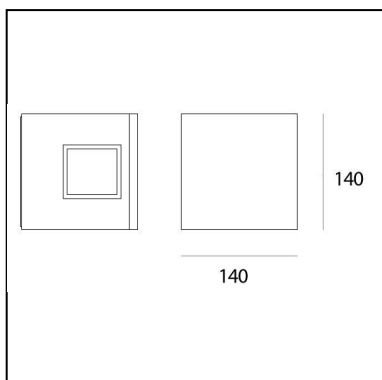

Effetto 14 Square 1 large beam + 1 narrow beam Anthracite gray

Ernesto Gismondi

IP65  

LUMINAIRE

- Power Supply: **Electronic Integrated**
- Watt: **7W**
- Voltage: **220V-240V**
- Delivered lumens output: **73lm**
- CCT: **3000K**
- Efficiency: **16%**
- Efficacy: **10.47lm/W**
- CRI: **0**

Notes

Wiring to be carried out inside the terminal board by piercing an IP65 membrane grommet suitable for cables with a diameter of 6-13 mm.
Painted die-cast aluminium with 3-stage outdoor treatment: nanotechnologies, antioxidant primer, polyester paint. Effective power 5,4W.

DESCRIPTION

Light fixture with 2 light beams using monochromatic LED light sources characterized by warm colour temperature (3000K) together with light-diffusing lenses which optimize the optical performance of the beams and establish their width. Designed to create geometric lights of scenic effect, it has 1 narrow beam of 15° and 1 large beam of 90°. Wall installation. Composed by lighting cap unit and terminal board fixed together by means of locking dowels. Cap in die-cast EN AB-47100 aluminium. Terminal board in reinforced polymer. Watertight gasket in silicone rubber. Locking dowels used outside the fixture in AISI 316 stainless steel. PMMA lenses siliconed flush with the cap to obtain the beam angle opening.

DIMENSIONS

- Length: **cm 14**
- Width: **cm 14**
- Height: **cm 14**
- Impact Resistance: **IK10**
- Glow Wire Test: **650°**

SOURCES INCLUDED

- Category: **Led**
- Number: **1**
- Watt: **7W**
- Delivered lumens output: **357lm**
- Color temperature (K): **3000K**
- CRI: **80 typ**
- Color Tolerance: **4SDCM**
- Efficacy: **85lm/W**
- Service Life: **L70(14K)>81600**