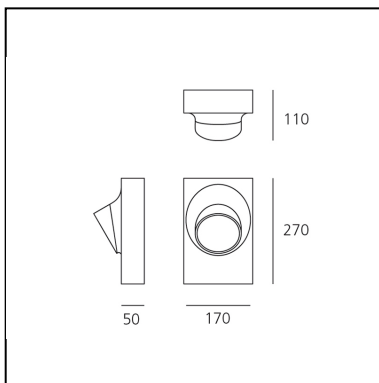

Ciclope Wall Gray/white

Alessandro Pedretti

IP65   

LUMINAIRE

- Power Supply: **Electronic**
- Watt: **6,5W**
- Voltage: **220-240V**
- Delivered lumens output: **383lm**
- CCT: **3000K**
- Efficiency: **64%**
- Efficacy: **63.79lm/W**
- CRI: **90**

PRODUCT CODE: T081200

FEATURES

- Article Code: **T081200**
- Colour: **Gray/white**
- Installation: **Wall**
- Material: **Composite technopolymer, polycarbonate, steel, aluminum**
- Series: **Architectural Outdoor**
- Environment: **Outdoor**
- Area contract: **null, Outdoor, Residential**
- Emission: **Direct**
- design by: **Alessandro Pedretti**

DIMENSIONS

- Length: **cm 17**
- Width: **cm 11**
- Height: **cm 27**

SOURCES INCLUDED

- Category: **Led**
- Number: **1**
- Watt: **6,5W**
- Color temperature (K): **3000K**
- CRI: **80**