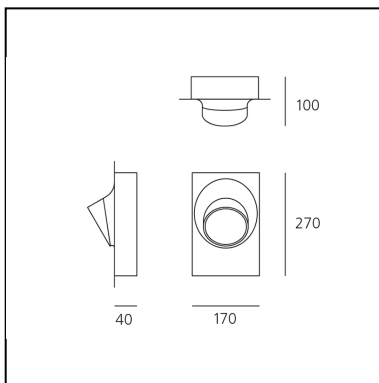

Ciclope Recessed Rust

Alessandro Pedretti

IP65   

LUMINAIRE

- Power Supply: **Electronic**
- Watt: **6,5W**
- Voltage: **220-240V**
- Delivered lumens output: **383lm**
- CCT: **3000K**
- Efficiency: **64%**
- Efficacy: **63.79lm/W**
- CRI: **90**

DIMENSIONS

- Length: **cm 17**
- Width: **cm 19**
- Height: **cm 27**

SOURCES INCLUDED

- Category: **Led**
- Number: **1**
- Watt: **6,5W**
- Color temperature (K): **3000K**
- CRI: **80**

Accessories

NO
IMAGE
AVAILABLE