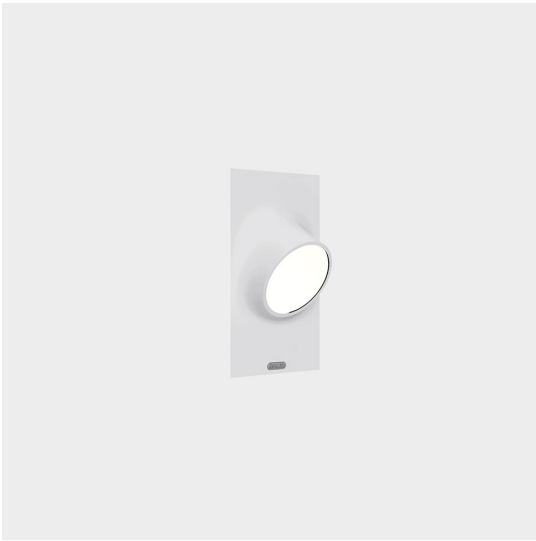

# Ciclope Recessed Gray/white

Alessandro Pedretti

IP65   

## LUMINAIRE

- Power Supply: **Electronic**
- Watt: **6,5W**
- Voltage: **220-240V**
- Delivered lumens output: **383lm**
- CCT: **3000K**
- Efficiency: **64%**
- Efficacy: **63.79lm/W**
- CRI: **90**

## DESCRIPTION

Lighting system with diffuse unilateral or bilateral emission, with high-performance LED light sources. Light emission is obtained by the combination of six monochromatic LED light sources, a reflector and an opaline diffuser. Floor, wall or recessed installation. Available in two finishes: light grey and rust painted.

## FEATURES

- Article Code: **T081500**
- Colour: **Gray/white**
- Installation: **RecessedWall**
- Material: **Composite technopolymer, polycarbonate, steel, aluminum**
- Series: **Architectural Outdoor**
- Environment: **Outdoor**
- Area contract: **null, Outdoor, Residential**
- Emission: **Direct**
- design by: **Alessandro Pedretti**