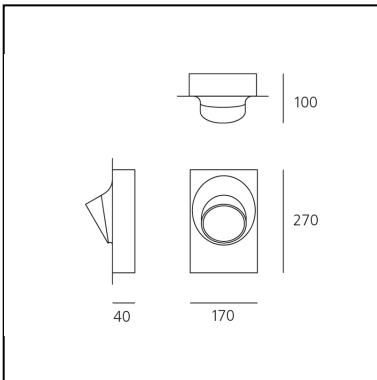

LUMINAIRE

- Power Supply: **Electronic**
- Watt: **6,5W**
- Voltage: **220-240V**
- Delivered lumens output: **383lm**
- CCT: **3000K**
- Efficiency: **64%**
- Efficacy: **63.79lm/W**
- CRI: **90**

DESCRIPTION

Lighting system with diffuse unilateral or bilateral emission, with high-performance LED light sources. Light emission is obtained by the combination of six monochromatic LED light sources, a reflector and an opaline diffuser. Floor, wall or recessed installation. Available in two finishes: light grey and rust painted.

PRODUCT CODE: T081500

FEATURES

- Article Code: **T081500**
- Colour: **Gray/white**
- Installation: **RecessedWall**
- Material: **Composite technopolymer, polycarbonate, steel, aluminum**
- Series: **Architectural Outdoor**
- Environment: **Outdoor**
- Area contract: **null, Outdoor, Residential**
- Emission: **Direct**
- design by: **Alessandro Pedretti**

DIMENSIONS

- Length: **cm 17**
- Width: **cm 10**
- Height: **cm 27**

SOURCES INCLUDED

- Category: **Led**
- Number: **1**
- Watt: **6,5W**
- Color temperature (K): **3000K**
- CRI: **80**